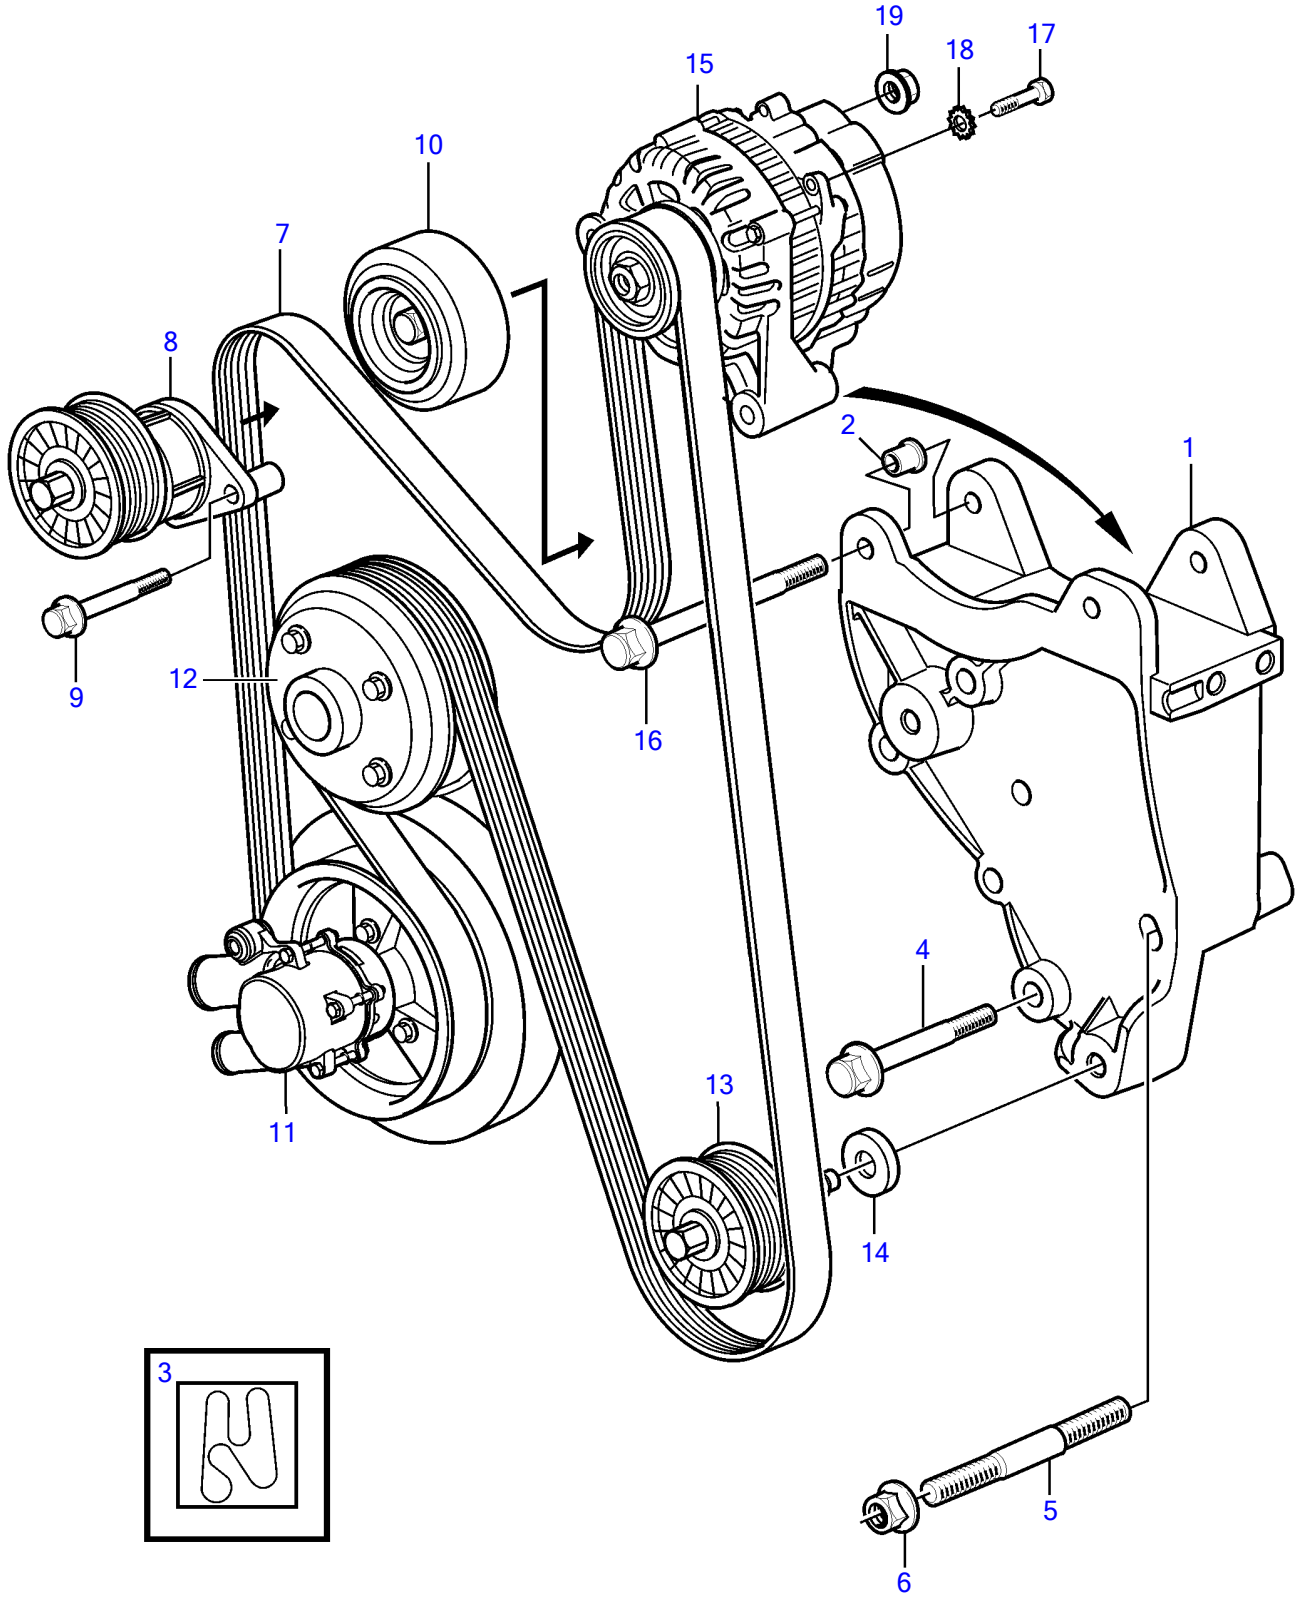

8.1IPSCE-JF, 8.1IPSCE-MF

8.1IPSCE-JF, 8.1IPSCE-MF

REF	PART NO.	QTY	DESCRIPTION	NOTES
1	40005841	1	Bracket	
2	3863175	2	• Bushing	
3	3863274	1	Decal	
4	3861016	3	Bolt	
5	3843813	1	Stud	
6	971098	1	Flange lock nut	
7	3861501	1	Belt	
8	3885250	1	Belt tensioner	
9	965220	2	Flange screw	
10	3861009	1	Pulley	
11		1	Pump, sea water	
12		1	Pulley, circulation pump	
13	21143862	1	Idler pulley	
14	21126955	1	Bracket	
15	21184419	1	Alternator	120A
16	947790	2	Flange screw	
17	946544	1	Flange screw	
18	3852182	1	Washer	
19	945408	1	Flange nut	