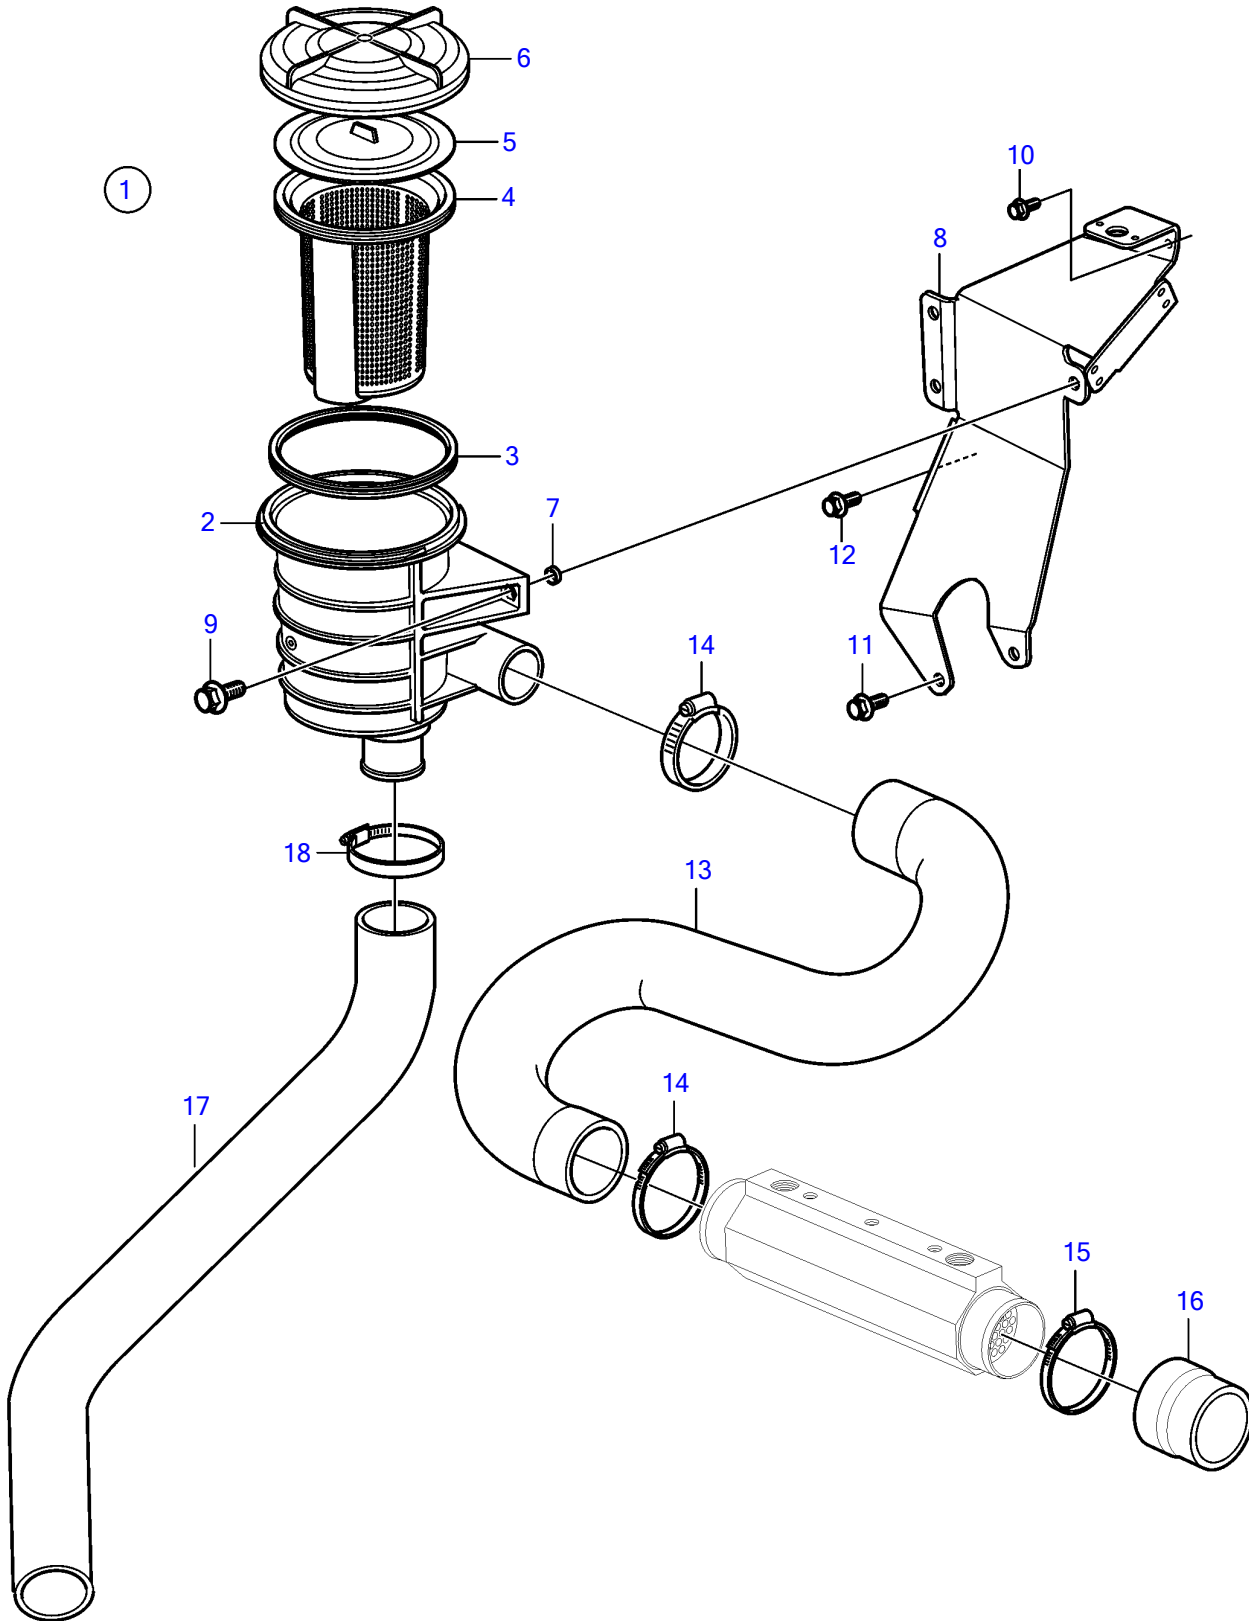

8.1IPSCE-JF, 8.1IPSCE-MF

8.1IPSCE-JF, 8.1IPSCE-MF

REF	PART NO.	QTY	DESCRIPTION	SEE SEC.	NOTES
1	3594159	1	Sea water filter		
2		1	• Housing		not sold separately
3	3583340	1	• Sealing ring		
4	3583341	1	• Strainer		
5	3583339	1	• Pressure plate		
6	21400685	1	• Kit		
			• Bulletin P-26-6-4	P-26-6-4-EN	Sea Water Pump and Sea Water Filter
7	(3583853)	3	• Spacer sleeve		Obsolete part, not sold separately
8	40005352	1	Bracket		
9	3595494	3	Screw		
10	946544	1	Flange screw		
11	946472	2	Flange screw		
12	946441	1	Flange screw		
13	40005356	1	Hose		
14	3854978	2	Hose clamp		
15	3854978	2	Hose clamp		
16	21151535	1	Hose		
17	40005354	1	Hose		
18	3854978	2	Hose clamp		