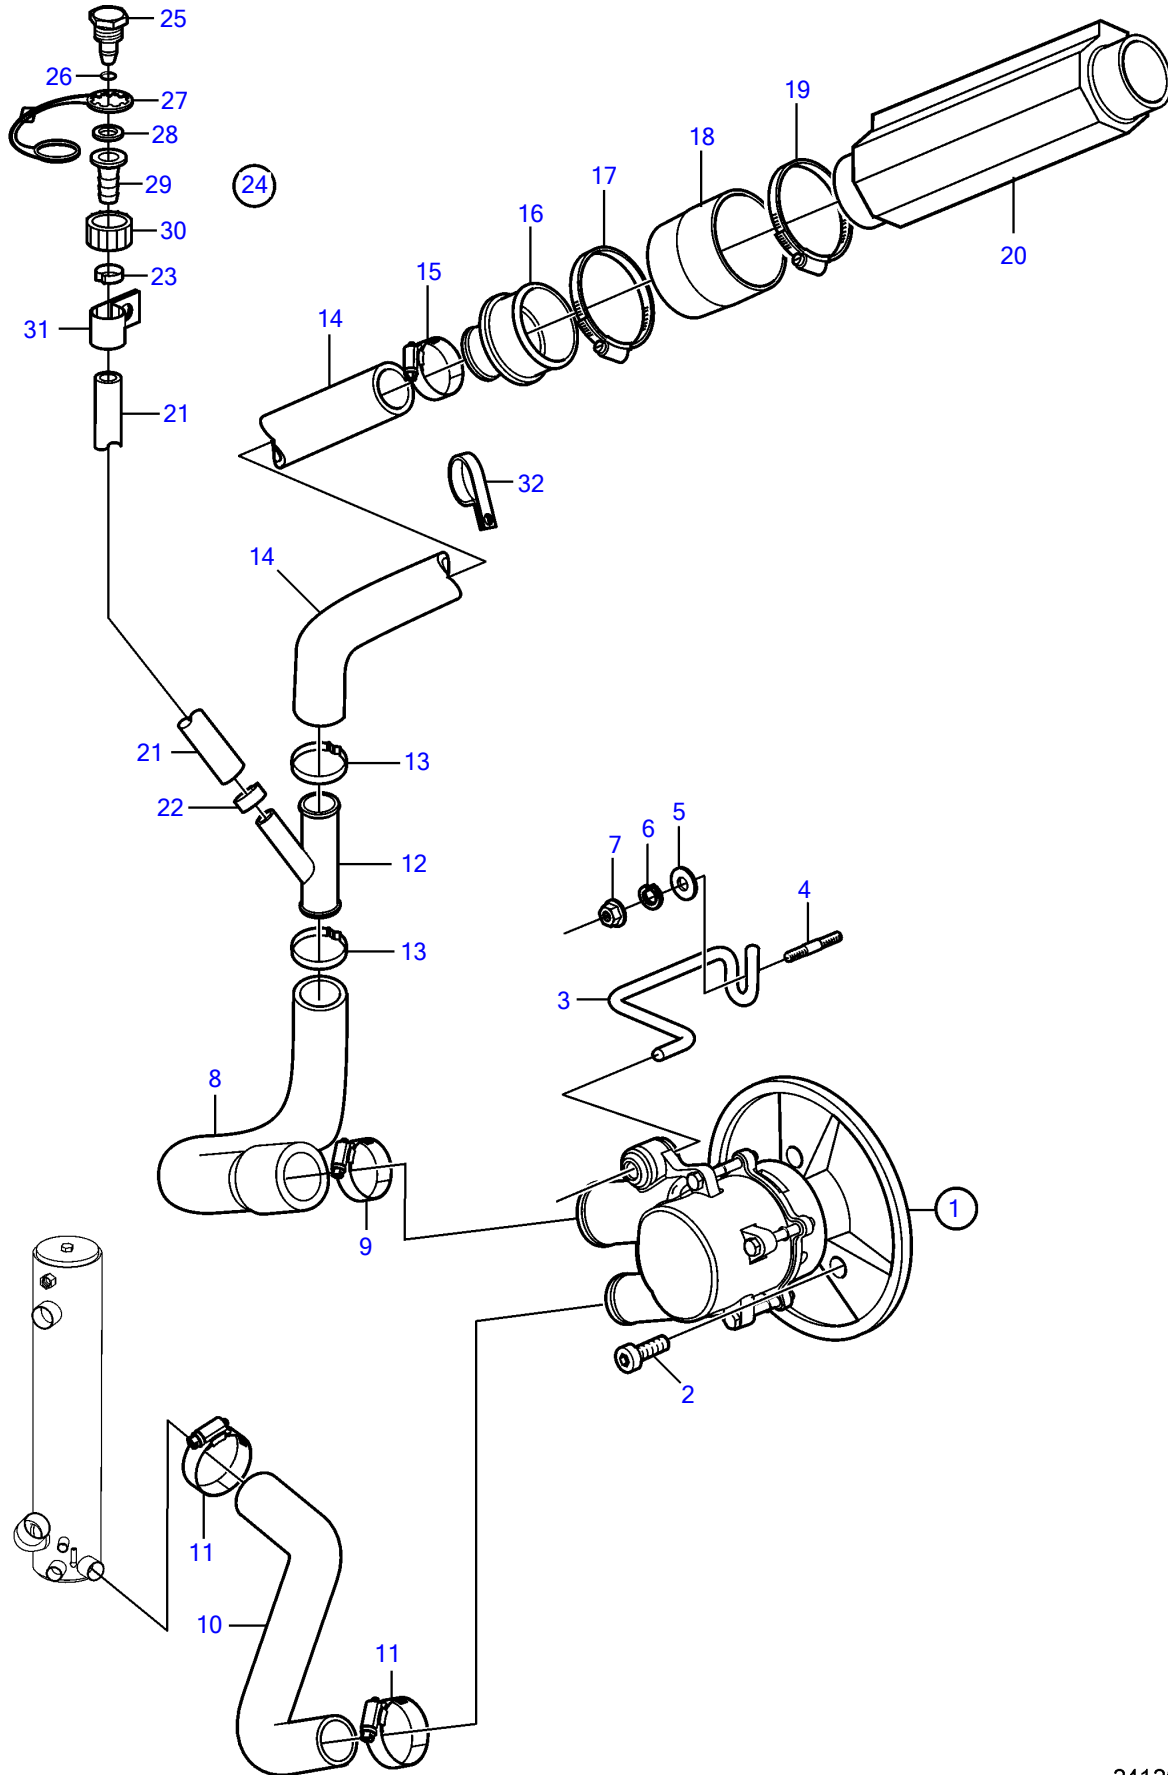

8.1IPSCE-JF, 8.1IPSCE-MF

8.1IPSCE-JF, 8.1IPSCE-MF

REF	PART NO.	QTY	DESCRIPTION	SEE SEC.	NOTES
1	21212800	1	Pump	38310	See "Seawater Pump Parts"
2	959240	3	Hex. socket screw		
3	3817812	1	Bracket		
4	983613	1	Stud		
5	980933	1	Washer		
6	3852046	1	Spring washer		
7	971095	1	Flange nut		
8	3849020	1	Hose		
9	3863440	1	Hose clamp		
10	3817820	1	Hose		
11	3863441	2	Hose clamp		
12	3862699	1	T-pipe		
13	982645	2	Clamp		
14	21122881	1	Hose		
15	3863440	1	Hose clamp		
16	21122879		Adapter		
17	3863438	1	Hose clamp		
18	21151535	1	Hose		
19	3854978	1	Hose clamp		
20		1	Oil cooler	22266	
21	3857823	1	Hose		
22	983168	1	Hose clamp		
23	983146	1	Clamp		
24	3807440	1	Connector		
25		1	• Cap		not sold separately
26	942978	1	• O-ring		
27	3862082	1	• Retainer		
28	3807664	1	• Washer		
29		1	• Connector		not sold separately
30		1	• Connector		not sold separately
31	3862891	1	Attaching clamp		
32	3853312	1	Clamp, loop		Front
	21161882	1	Attaching clamp, J		Rear