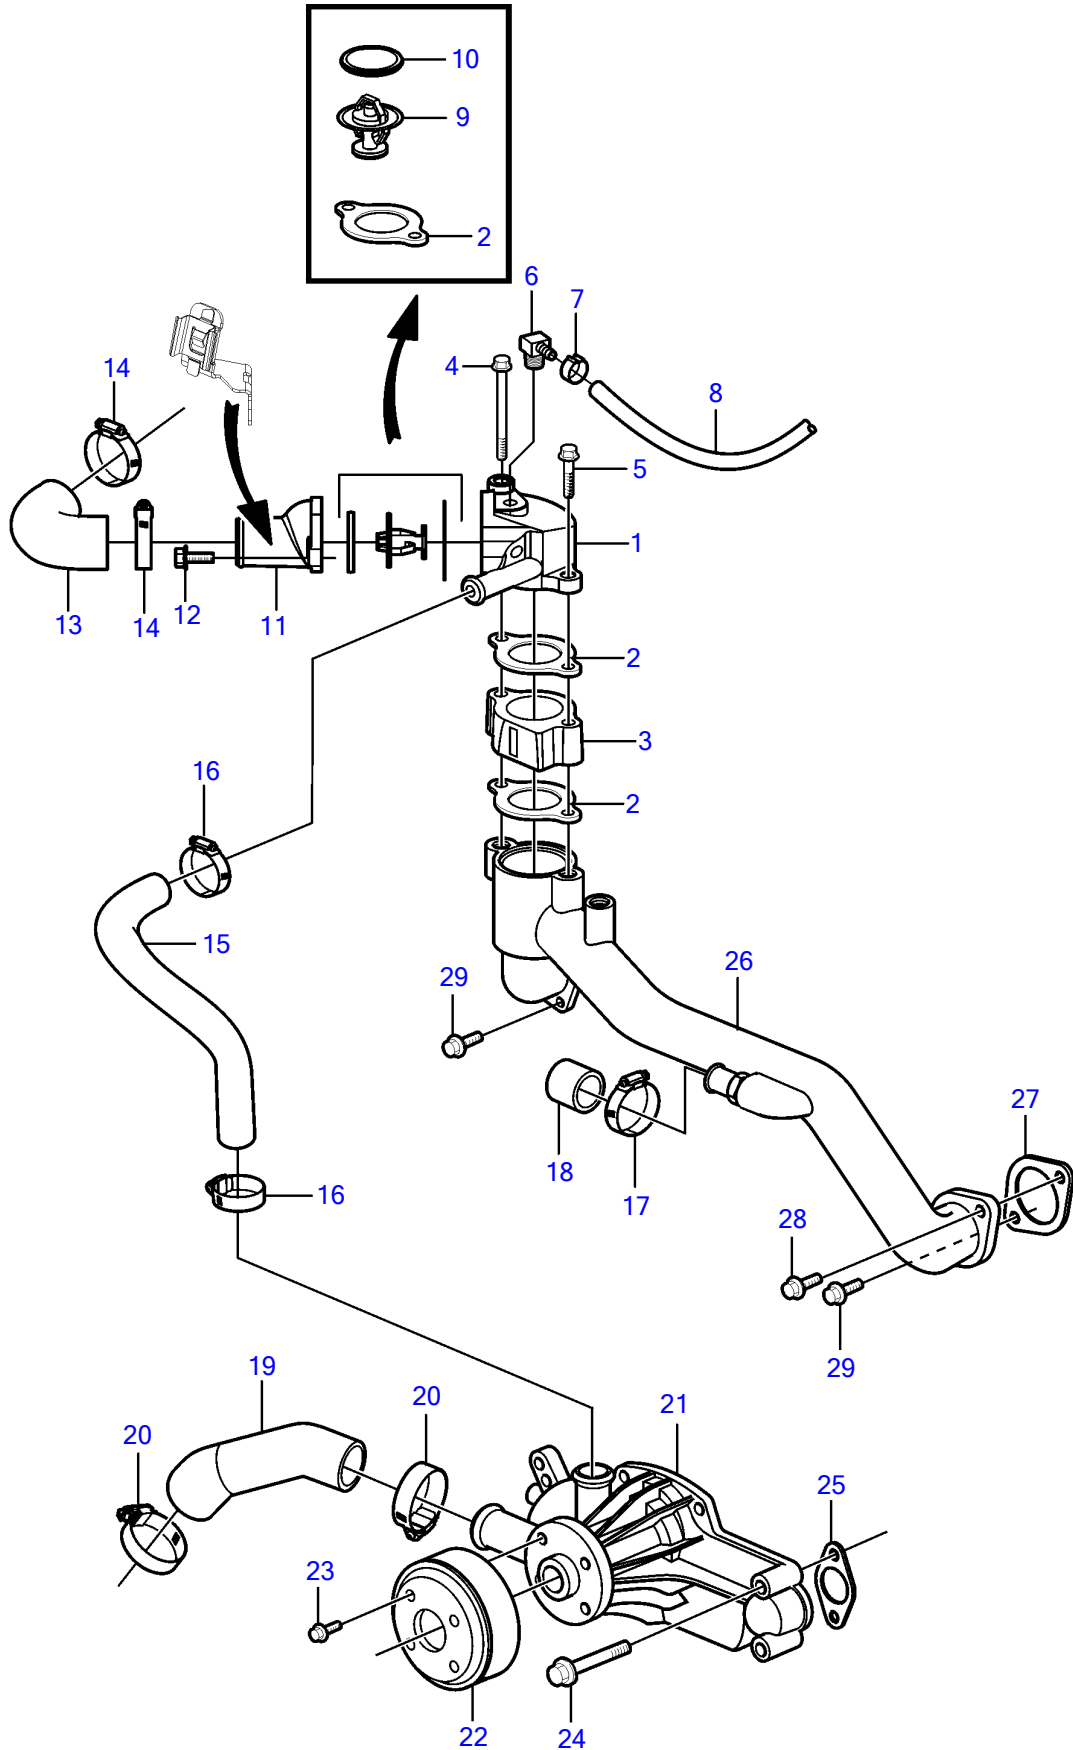

8.1IPSCE-JF, 8.1IPSCE-MF

8.1IPSCE-JF, 8.1IPSCE-MF

REF	PART NO.	QTY	DESCRIPTION	NOTES
1	3860987	1	Housing	
2	3852111	3	Gasket	
3	3819501	1	Adapter	
4	973096	1	Flange screw	
5	965187	1	Flange screw	
6	3860585	1	Elbow nipple	
7	982643	1	Clamp	Oetiker
	3860413	1	Hose clamp	
8	40005477	1	Hose	
9	3831426	1	Thermostat kit	
10	416033	1	• Sealing ring	
11	3860977	1	Thermostat housing	
12	3887488	2	Flange screw	
13	3860914	1	Hose	
14	3812304	2	Hose clamp	
15	3860953	1	Hose	
16	3863439	2	Hose clamp	
17	3863439	1	Hose clamp	
18	3842937	1	Cardboard tube	
19	3860915	1	Hose	
20	3863438	2	Hose clamp	
21	3861341	1	Circulation pump	
22	3861313	1	Pulley	
23	3861254	4	Bolt	
24	3861246	3	Bolt	L=65mm
		1	Screw	L=95mm, part not sold
25	3861285	2	Gasket	
26	3861308	1	Tube, crossover	
27	3861286	2	Gasket	
28	965185	1	Flange screw	
29	3861245	3	Bolt	