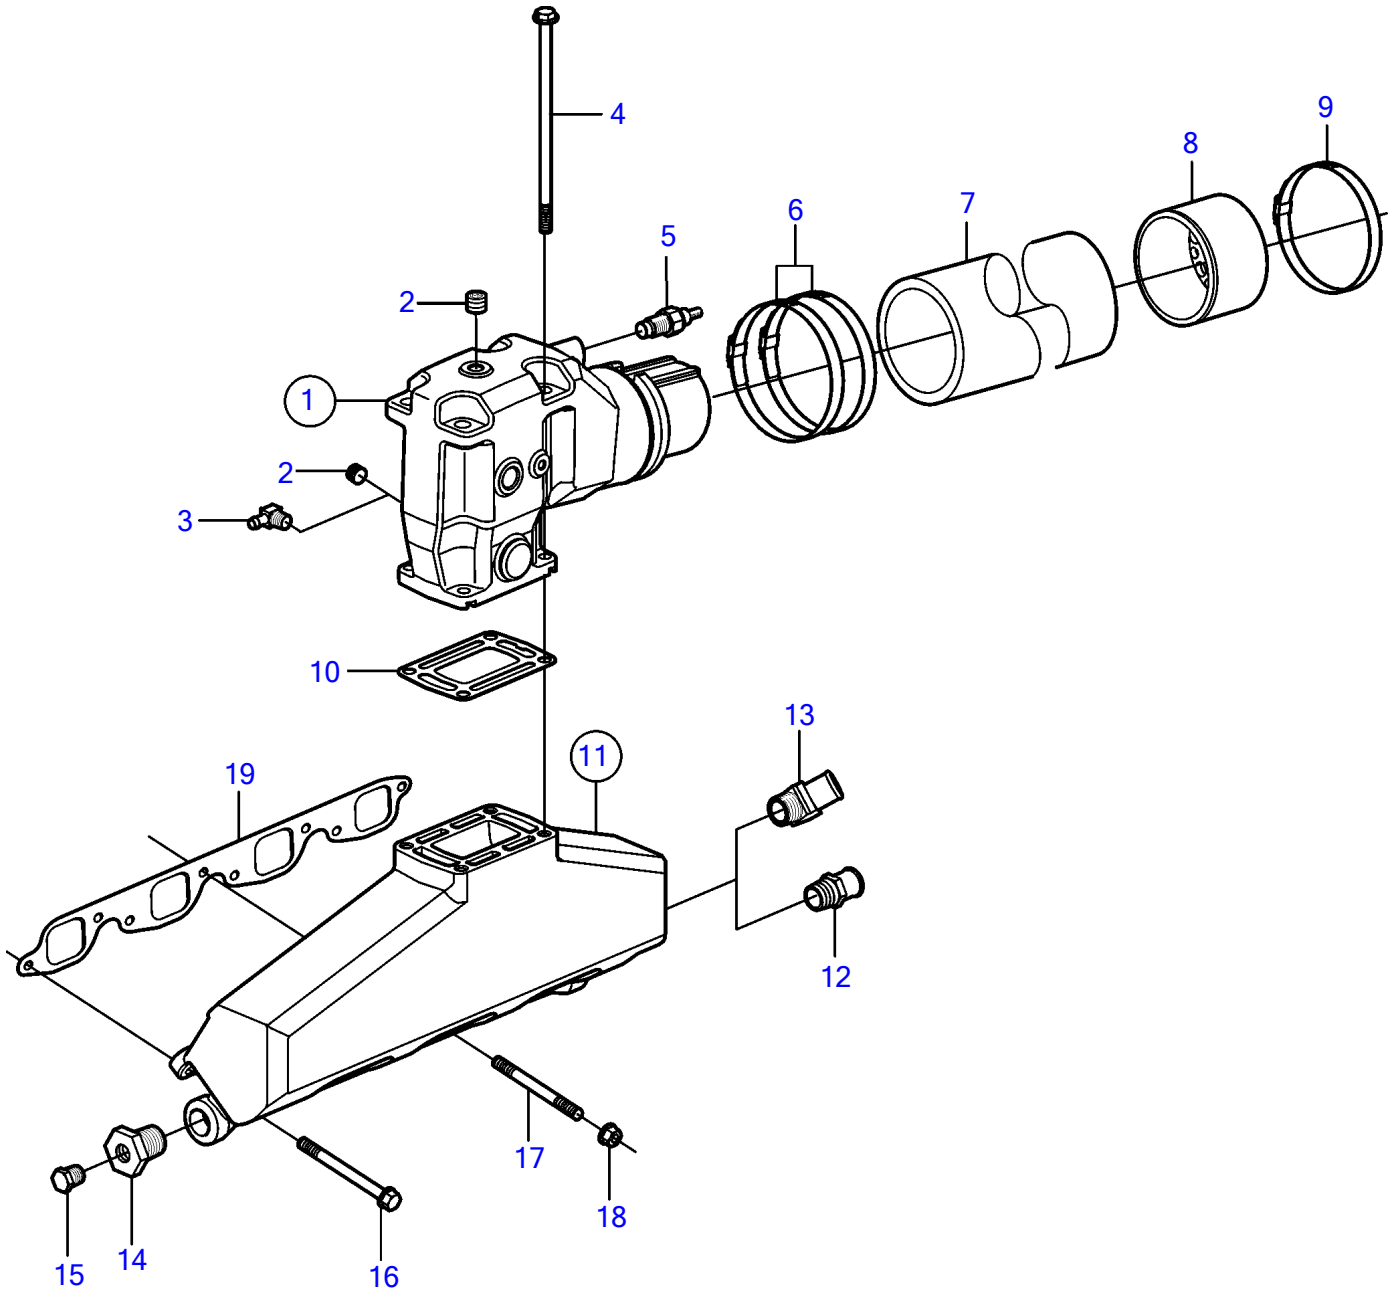

8.1GiI-H, 8.1GXII-G

8.1GII-H, 8.1GXII-G

REF	PART NO.	QTY	DESCRIPTION	SEE SEC.	NOTES
1	3863061	2	Elbow		
			• Bulletin P-25-1-5	P-25-1-5-EN	Riser Extension Kit
			• Bulletin P-25-1-4	P-25-1-4-EN	Tall Riser Options
2	3850740	4	• Plug		
3	3853597	1	Elbow		
4	3808361	8	Flange screw		
5	3862500	2	Temperature sensor		
6		X	Clamp		
7		X	Exhaust hose		
8	3588016	2	Baffle plate		
9	3863443	2	Hose clamp		
10	3863191	1	Kit		Contains 2 riser gaskets.
11	3860855	2	Exhaust manifold		
12	3861159	9	Nipple		
13	3807044	X	Elbow nipple		45°
14	3861160	2	Fitting		
15	3850802	2	Plug		
16	945444	8	Flange screw		
17	982974	8	Stud		
18	945408	8	Flange nut		
19	3852472	2	Gasket		