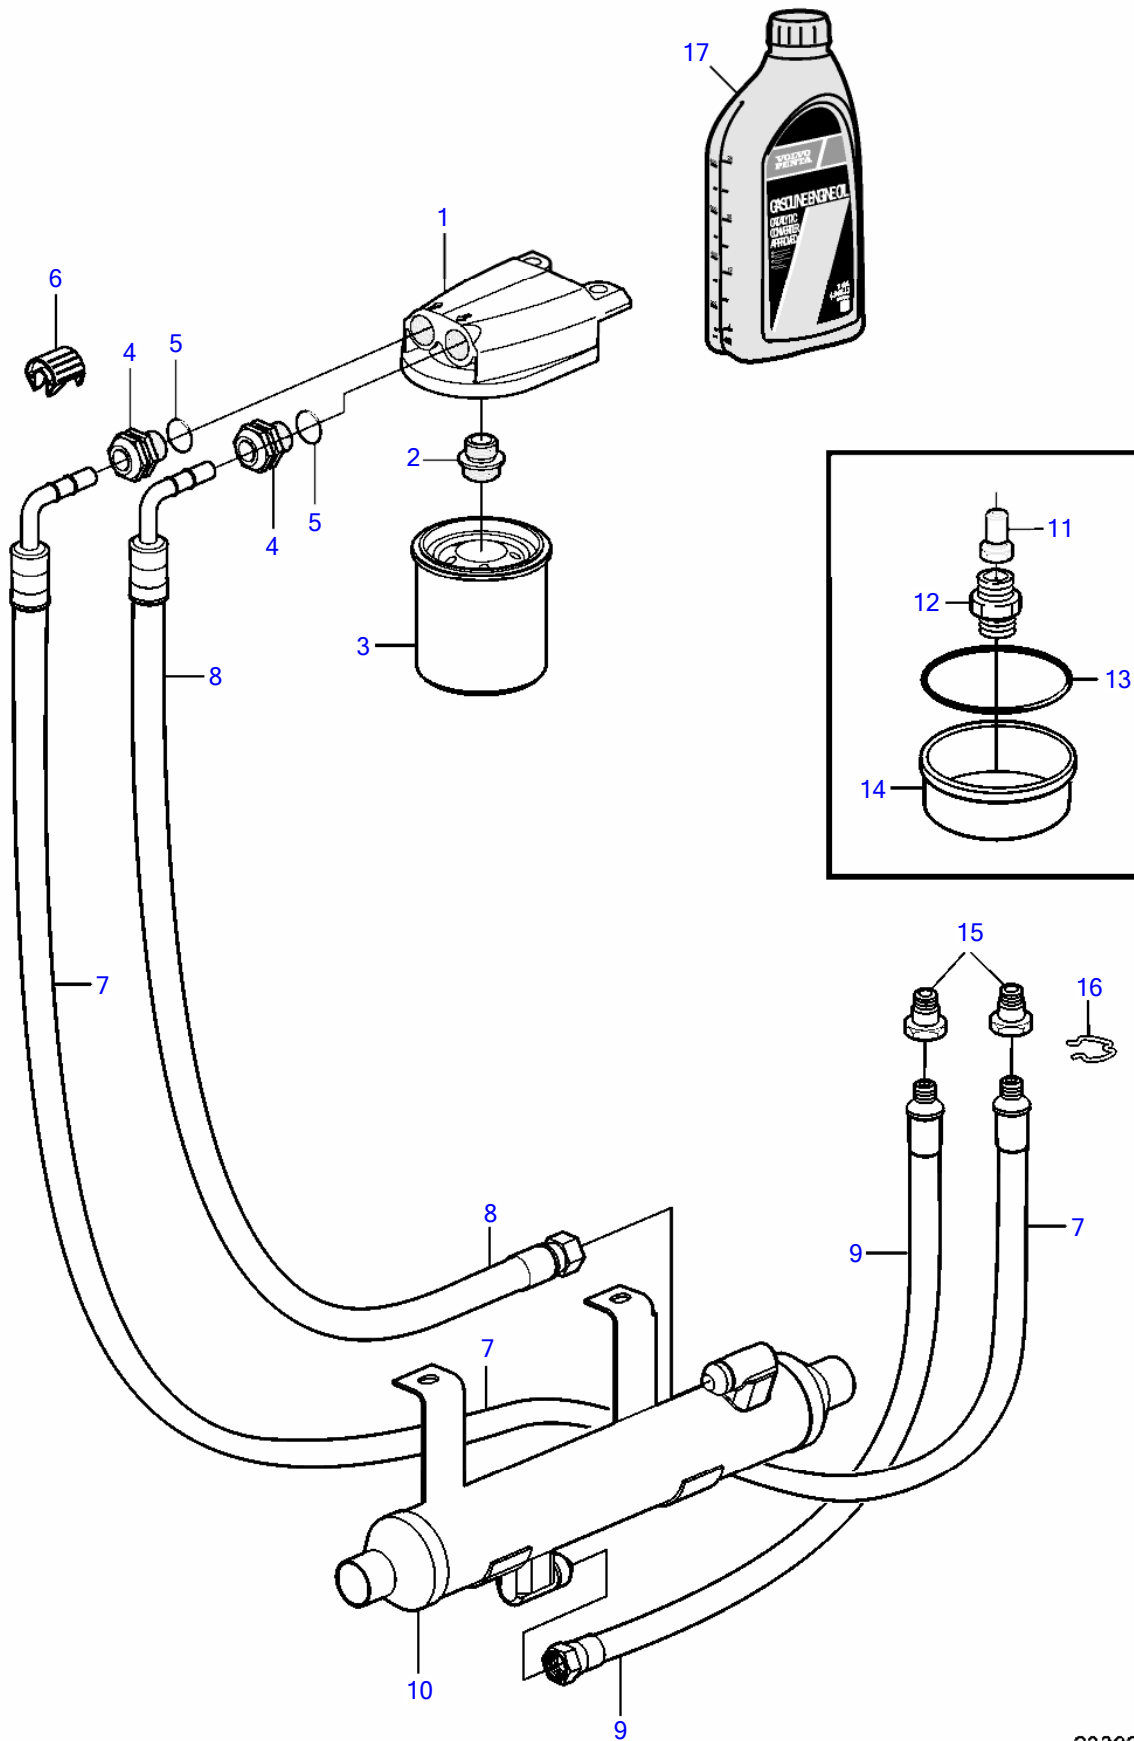

8.1GiI-H, 8.1GXII-G

8.1GII-H, 8.1GXII-G

REF	PART NO.	QTY	DESCRIPTION	SEE SEC.	NOTES
1	3886045	1	Adapter		
2	3852015	1	• Connector		
3	835440	1	Oil filter		
			• Bulletin P-21-7-1	P-21-7-1-EN	Oil Filters, GM gas engines
4	3886181	2	Fitting screw		
5		2	• O-ring		
6		2	Clip		
7	3886068	1	Oil line		
8	3886070	1	Oil line		
9	3886071	1	Oil line		
10	3808572	1	Oil cooler		
11	857518	1	Valve		
12	3852097	1	Connector		
13	3852470	1	O-ring		
14	3860951	1	Housing		
15	3859083	2	Retainer		
16		2	• Clip		
17		X	Oil	36053	For current oil part numbers, follow link to "Maintenance Parts" page.