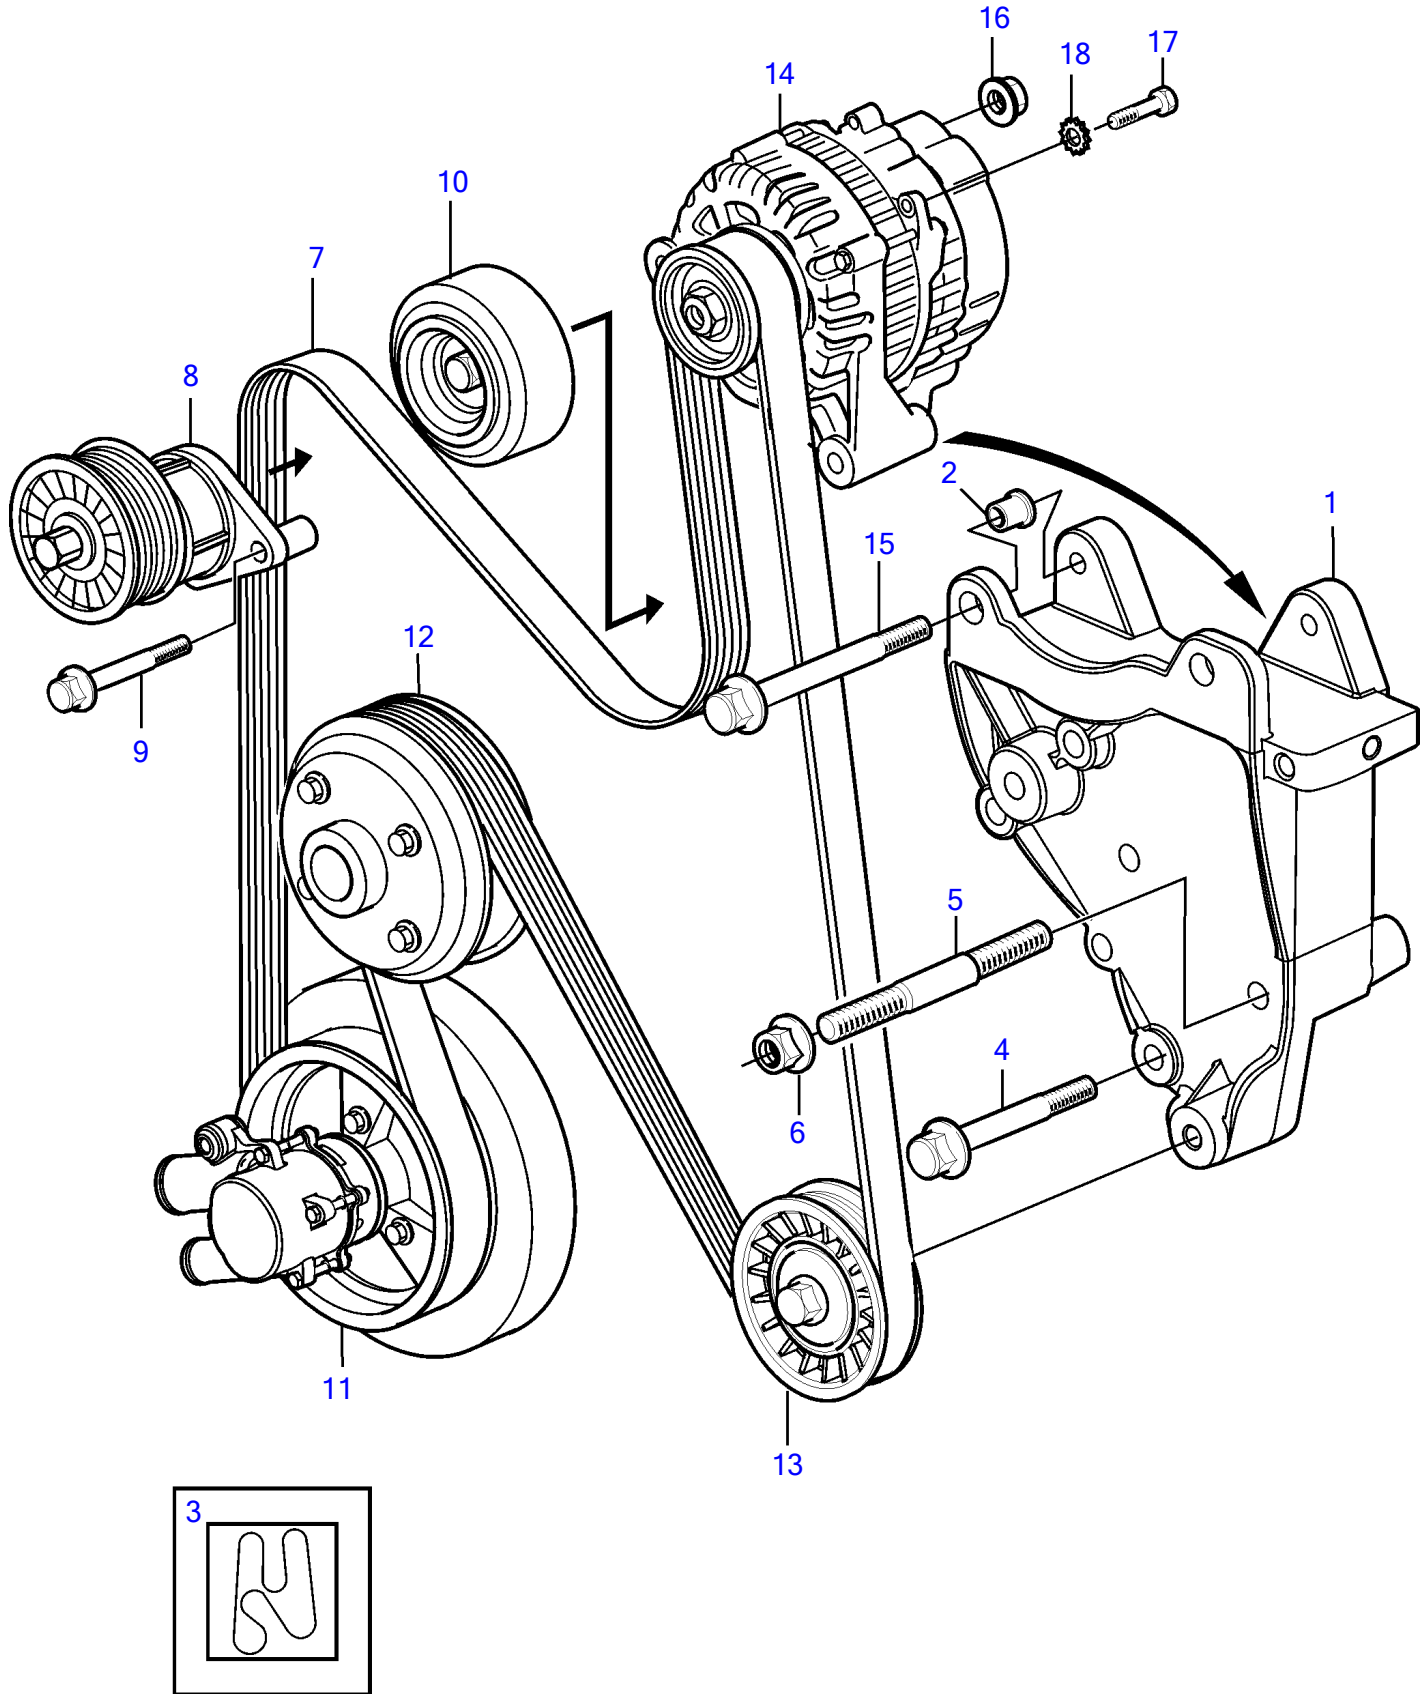

8.1GiI-H, 8.1GXii-G

## 8.1GII-H, 8.1GXII-G

REF	PART NO.	QTY	DESCRIPTION
1	3819033	1	Bracket
2	3863175	2	• Bushing
3	3863274	1	Decal
4	3861016	3	Bolt
5	3843813	1	Stud
6	971098	1	Flange lock nut
7	3889127	1	Belt
8	3885250	1	Belt tensioner
9	965187	2	Flange screw
10	3861009	1	Pulley
11		1	Pump, sea water
12		1	Pulley, circulation pump
13	3860201	1	Idler pulley
14	3884950	1	Alternator
15	947790	2	Flange screw
16	945408	1	Flange nut
17	3852208	1	Screw
18	3852520	1	Washer