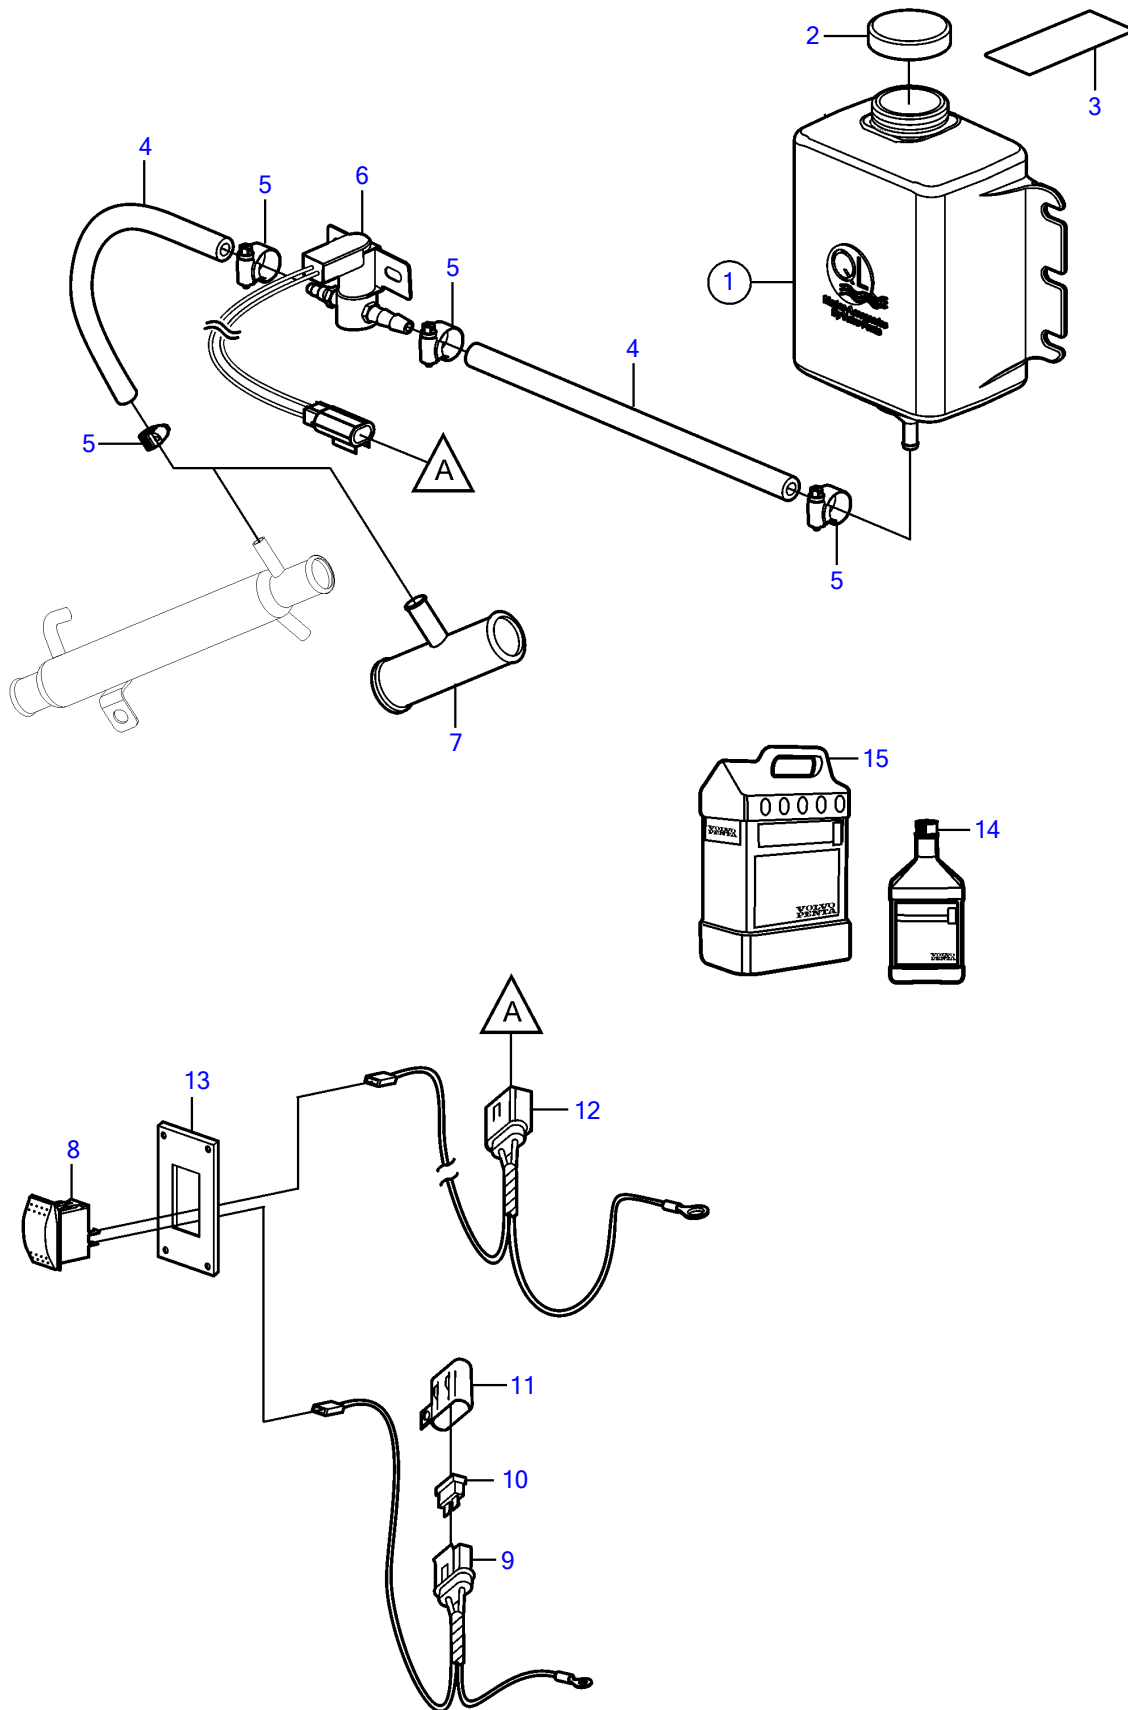

8.1GiI-H, 8.1GXii-G

23330

8.1GiI-H, 8.1GXII-G

REF	PART NO.	QTY	DESCRIPTION	NOTES
1	3808877	1	Reservoir	
2		1	• Cap	not sold separately
3	7741899	1	Decal	
4	3587529	1	Hose	Cut
5	3860413	4	Hose clamp	
6	3808911	1	Solenoid valve	
7	3589414	1	T-nipple	1"
	3589415	1	T-nipple	1.25"
8	3862491	1	Switch	
9	3862489	1	Wiring harness	
10	983966	1	• Fuse	
11	8072808	1	• Cover	
12	3862490	1	Wiring harness	
13	3862899	1	Switch plate	Black
	3862898	1	Switch plate	White
	3862900	1	Switch plate	Woodgrain
14	41103103	1	Neutralizing agent	1 quart (946ml)
15	41103102	1	Neutralizing agent	1 gallon (3,78L)