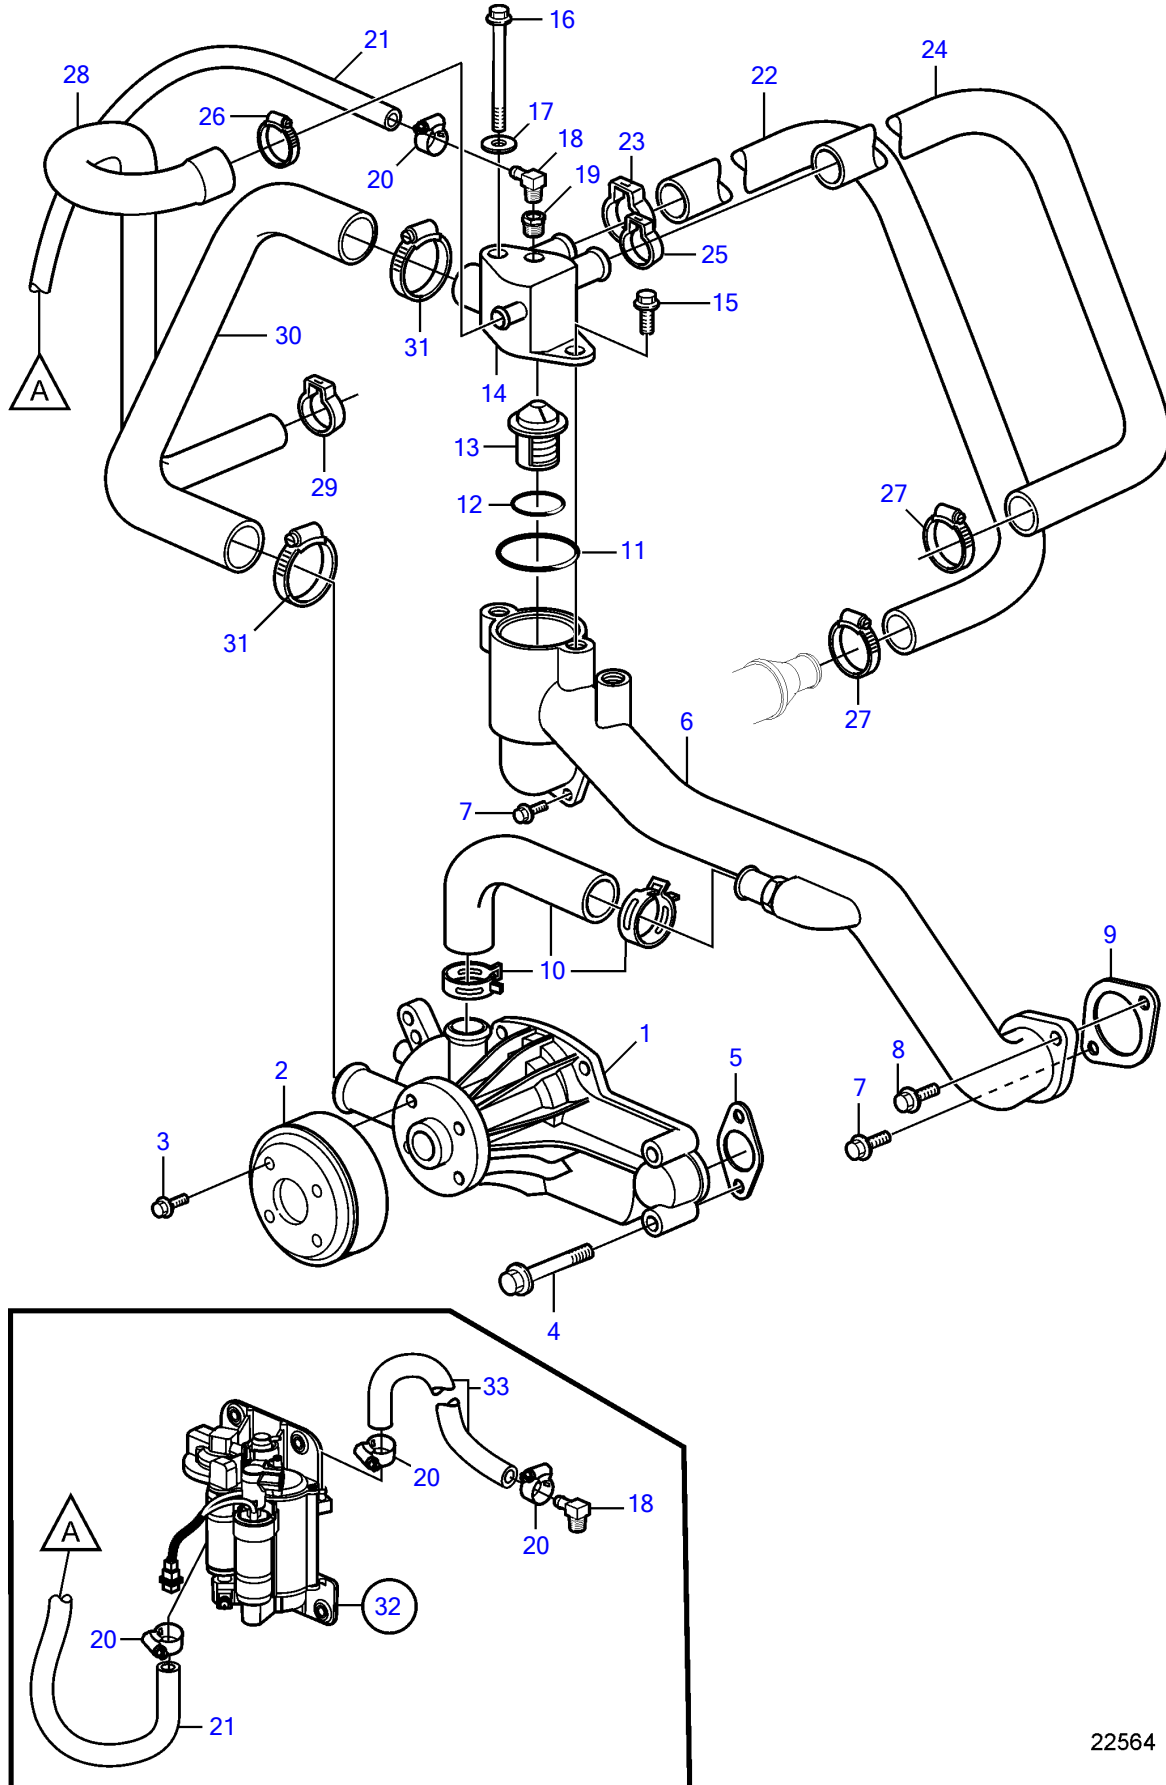

8.1GII-H, 8.1GXII-G

22564

8.1GII-H, 8.1GXII-G

REF	PART NO.	QTY	DESCRIPTION	SEE SEC.	NOTES
1	3861341	1	Circulation pump		
2	3861313	1	Pulley		
3	3861254	4	Bolt		
4	3861246	3	Bolt		L=65mm
	(3859071)	1	Bolt		L=95mm, Obsolete part
5	3861285	2	Gasket		
6	3861308	1	Tube		
7	3861245	3	Bolt		
8	965185	1	Flange screw		
9	3861286	2	Gasket		
10	3861298	1	Hose		
		2	• Clamp		not sold separately
11	3861000	1	O-ring		
12	3852071	1	O-ring		
13	3853983	1	Thermostat		140°, Use 3856961 for replacement of thermostat
			• Bulletin P-26-2-1	P-26-2-1-EN	Thermostat. 8.1L
13	3856961	1	Thermostat		160°
14	3819500	1	Housing		
15	982702	1	Flange screw		
16	969313	1	Flange screw		
17	980933	1	Washer		
18	3853597	2	Elbow		
19	3857816	1	Bushing		
20	3860413	4	Hose clamp		
21	3860957	1	Hose		
22	3808670	1	Hose		
23	982644	1	Clamp		
24	3862693	1	Hose		
25	982716	1	Clamp		
26	3863439	1	Hose clamp		
27	3863441	2	Hose clamp		
28	3860849	1	Hose		
29	982644	1	Clamp		
30	3860850	1	Hose		
31	3863438	2	Hose clamp		
32		1	Fuel pump kit		
33	3860297	1	Hose		