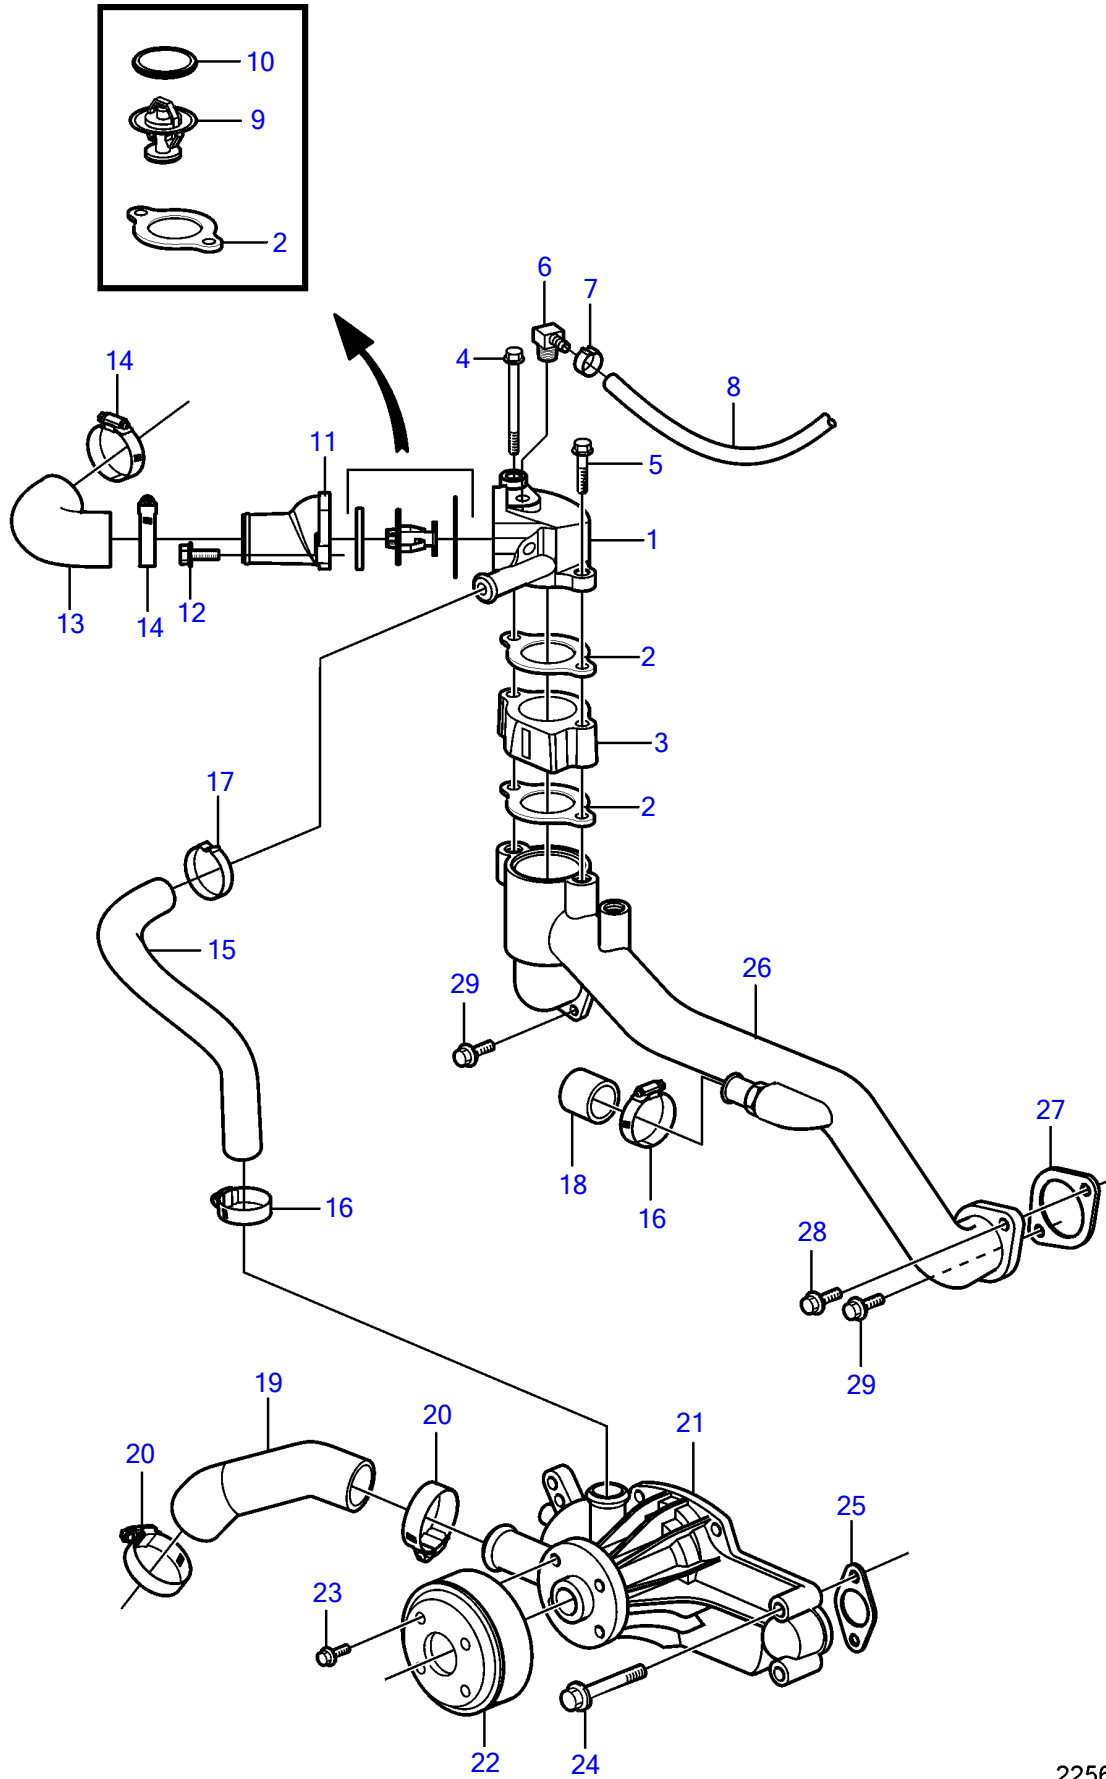

8.1GiI-H, 8.1GXII-G

## 8.1GII-H, 8.1GXII-G

REF	PART NO.	QTY	DESCRIPTION	NOTES
1	3860987	1	Housing	
2	3852111	3	Gasket	
3	3819501	1	Adapter	
4	973096	1	Flange screw	
5	965187	1	Flange screw	
6	3860585	1	Elbow nipple	
7	982643	1	Clamp	
8	3861533	1	Hose	
9	3831426	1	Thermostat kit	
10	416033	1	• Sealing ring	
11	3860977	1	Thermostat housing	
12	3860163	2	Flange screw	
13	3860914	1	Hose	
14	3812304	2	Hose clamp	
15	3860953	1	Hose	
16	3863439	2	Hose clamp	
17	982716	1	Clamp	
18	3842937	1	Cardboard tube	
19	3860915	1	Hose	
20	3863438	2	Hose clamp	
21	3861341	1	Circulation pump	
22	3861313	1	Pulley	
23	3861254	4	Bolt	
24	3861246	3	Bolt	L=65mm
		1	Screw	L=95mm
25	3861285	2	Gasket	
26	3861308	1	Tube, crossover	
27	3861286	2	Gasket	
28	965185	1	Flange screw	
29	3861245	3	Bolt	