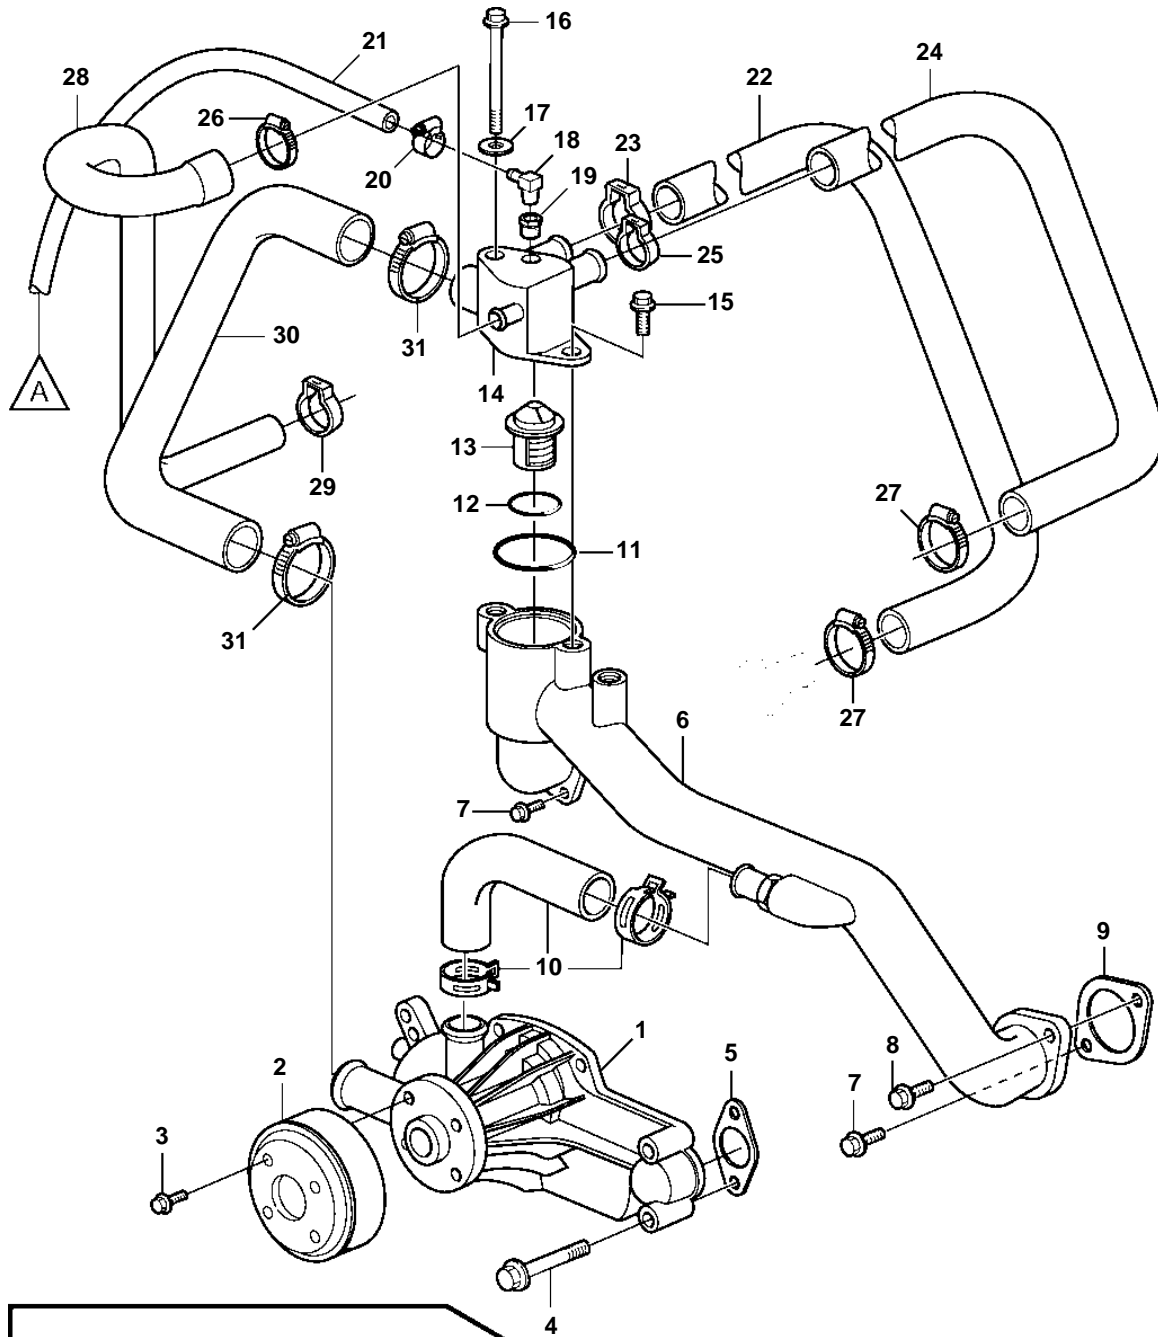

8.1GiI-G, 8.1GXil-F

22564

8.1GiI-G, 8.1GXil-F

| REF | PART NO. | QTY | DESCRIPTION | NOTES |
|-----|----------|-----|--------------------|--------------|
| 1 | 3861341 | 1 | Circulation pump | |
| 2 | 3861313 | 1 | Pulley | |
| 3 | 3861254 | 4 | Screw | |
| 4 | 3861246 | 3 | Screw | L=65mm |
| | 3859071 | 1 | Screw | L=95mm |
| 5 | 3861285 | 2 | Gasket | |
| 6 | 3861308 | 1 | Pipe | |
| 7 | 3861245 | 3 | Screw | |
| 8 | 965185 | 1 | Flange screw | |
| 9 | 3861286 | 2 | Gasket | |
| 10 | 3861298 | 1 | Hose | |
| | | 2 | · Clamp | NOT SERVICED |
| 11 | 3861000 | 1 | O-ring | |
| 12 | 3852071 | 1 | O-ring | |
| 13 | 3853983 | 1 | Thermostat | |
| 14 | 3819500 | 1 | Thermostat housing | |
| 15 | 982702 | 1 | Flange screw | |
| 16 | 969313 | 1 | Flange screw | |
| 17 | 980933 | 1 | Washer | |
| 18 | 3853597 | 2 | Elbow | |
| 19 | 3857816 | 1 | Bushing | |
| 20 | 3860413 | 4 | Clamp | |
| 21 | 3860957 | 1 | Hose | |
| 22 | 3808670 | 1 | Hose | |
| 23 | 982644 | 1 | Clamp | |
| 24 | 3862693 | 1 | Hose | |
| 25 | 982716 | 1 | Clamp | |
| 26 | 3863439 | 1 | Clamp | |
| 27 | 3863441 | 2 | Clamp | |
| 28 | 3860849 | 1 | Hose | |
| 29 | 982644 | 1 | Clamp | |
| 30 | 3860850 | 1 | Hose | |
| 31 | 3863438 | 2 | Clamp | |
| 32 | | 1 | Fuel pump kit | |
| 33 | 3860297 | 1 | Hose | |