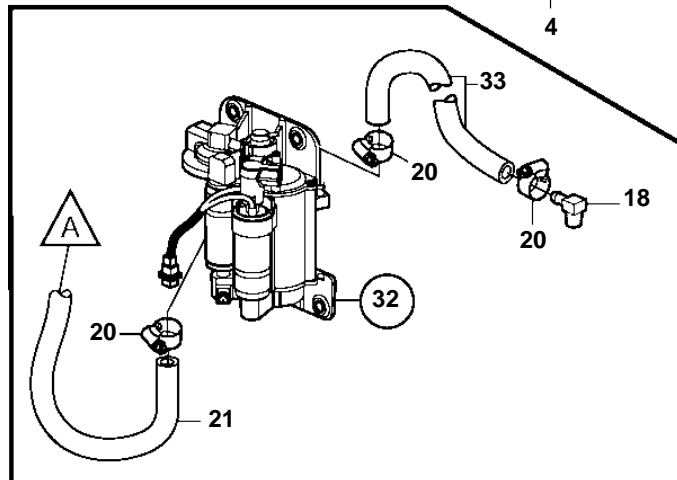

8.1GiI-G, 8.1GXil-F

22564

8.1GiI-G, 8.1GXil-F

| REF | PART NO. | QTY | DESCRIPTION | NOTES |
|-----|----------|-----|--------------------|--------------|
| 1 | 3861341 | 1 | Circulation pump | |
| 2 | 3861313 | 1 | Pulley | |
| 3 | 3861254 | 4 | Screw | |
| 4 | 3861246 | 3 | Screw | L=65mm |
| | 3859071 | 1 | Screw | L=95mm |
| 5 | 3861285 | 2 | Gasket | |
| 6 | 3861308 | 1 | Pipe | |
| 7 | 3861245 | 3 | Screw | |
| 8 | 965185 | 1 | Flange screw | |
| 9 | 3861286 | 2 | Gasket | |
| 10 | 3861298 | 1 | Hose | |
| | | 2 | · Clamp | NOT SERVICED |
| 11 | 3861000 | 1 | O-ring | |
| 12 | 3852071 | 1 | O-ring | |
| 13 | 3853983 | 1 | Thermostat | |
| 14 | 3819500 | 1 | Thermostat housing | |
| 15 | 982702 | 1 | Flange screw | |
| 16 | 969313 | 1 | Flange screw | |
| 17 | 980933 | 1 | Washer | |
| 18 | 3853597 | 2 | Elbow | |
| 19 | 3857816 | 1 | Bushing | |
| 20 | 3860413 | 4 | Clamp | |
| 21 | 3860957 | 1 | Hose | |
| 22 | 3808670 | 1 | Hose | |
| 23 | 982644 | 1 | Clamp | |
| 24 | 3862693 | 1 | Hose | |
| 25 | 982716 | 1 | Clamp | |
| 26 | 3863439 | 1 | Clamp | |
| 27 | 3863441 | 2 | Clamp | |
| 28 | 3860849 | 1 | Hose | |
| 29 | 982644 | 1 | Clamp | |
| 30 | 3860850 | 1 | Hose | |
| 31 | 3863438 | 2 | Clamp | |
| 32 | | 1 | Fuel pump kit | |
| 33 | 3860297 | 1 | Hose | |