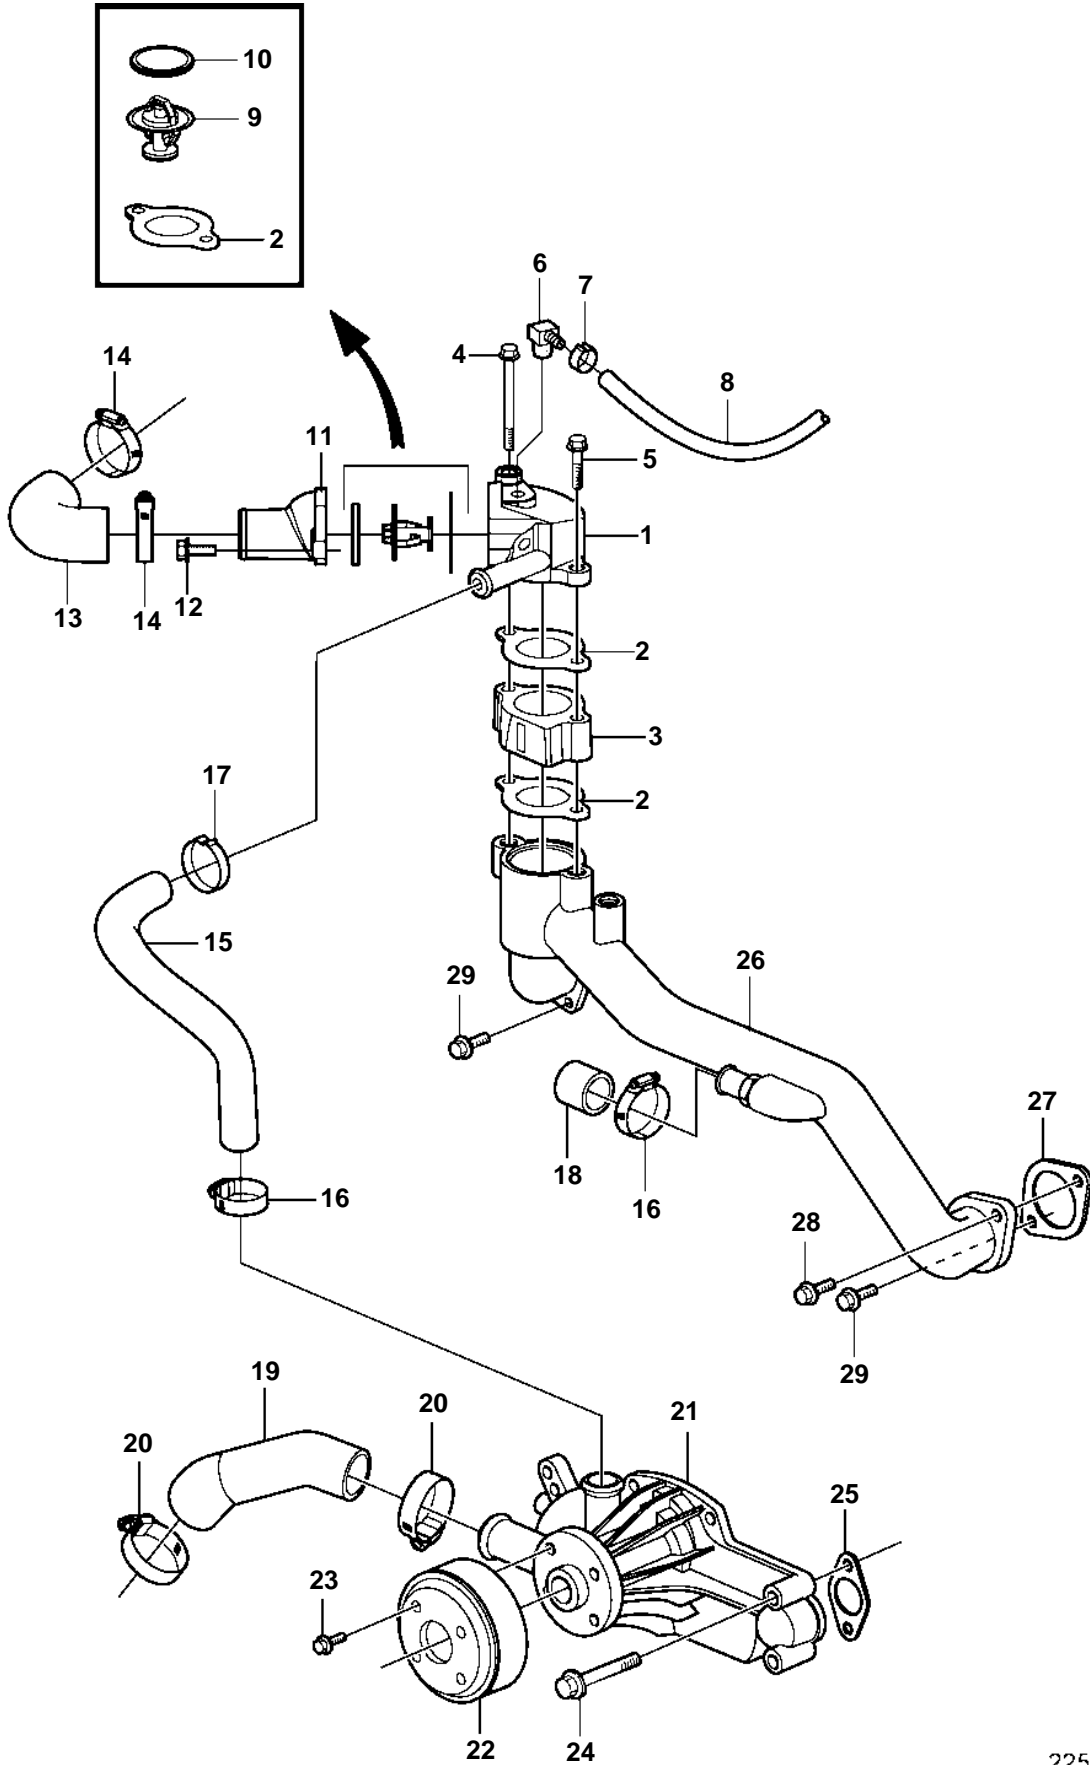

8.1GiI-G, 8.1GXil-F

## 8.1Giil-G, 8.1GXil-F

REF	PART NO.	QTY	DESCRIPTION	NOTES
1	3860987	1	Thermostat housing	
2	3852111	3	Gasket	
3	3819501	1	Adapter	
4	973096	1	Flange screw	
5	965187	1	Screw	
6	3860585	1	Fitting	
7	982643	1	Clamp	
8	3861533	1	Hose	
9	3831426	1	Thermostat kit	
10	416033	1	· Sealing ring	
11	3860977	1	Thermostat housing	
12	3860163	2	Screw	
13	3860914	1	Hose	
14	3812304	2	Clamp	
15	3860953	1	Hose	
16	3863439	2	Clamp	
17	982716	1	Clamp	
18	3842937	1	Cap	
19	3860915	1	Hose	
20	3863438	2	Clamp	
21	3861341	1	Circulation pump	
22	3861313	1	Pulley	
23	3861254	4	Screw	
24	3861246	3	Screw	L=65mm
	3859071	1	Screw	L=95mm
25	3861285	2	Gasket	
26	3861308	1	Pipe, crossover	
27	3861286	2	Gasket	
28	965185	1	Flange screw	
29	3861245	3	Screw	