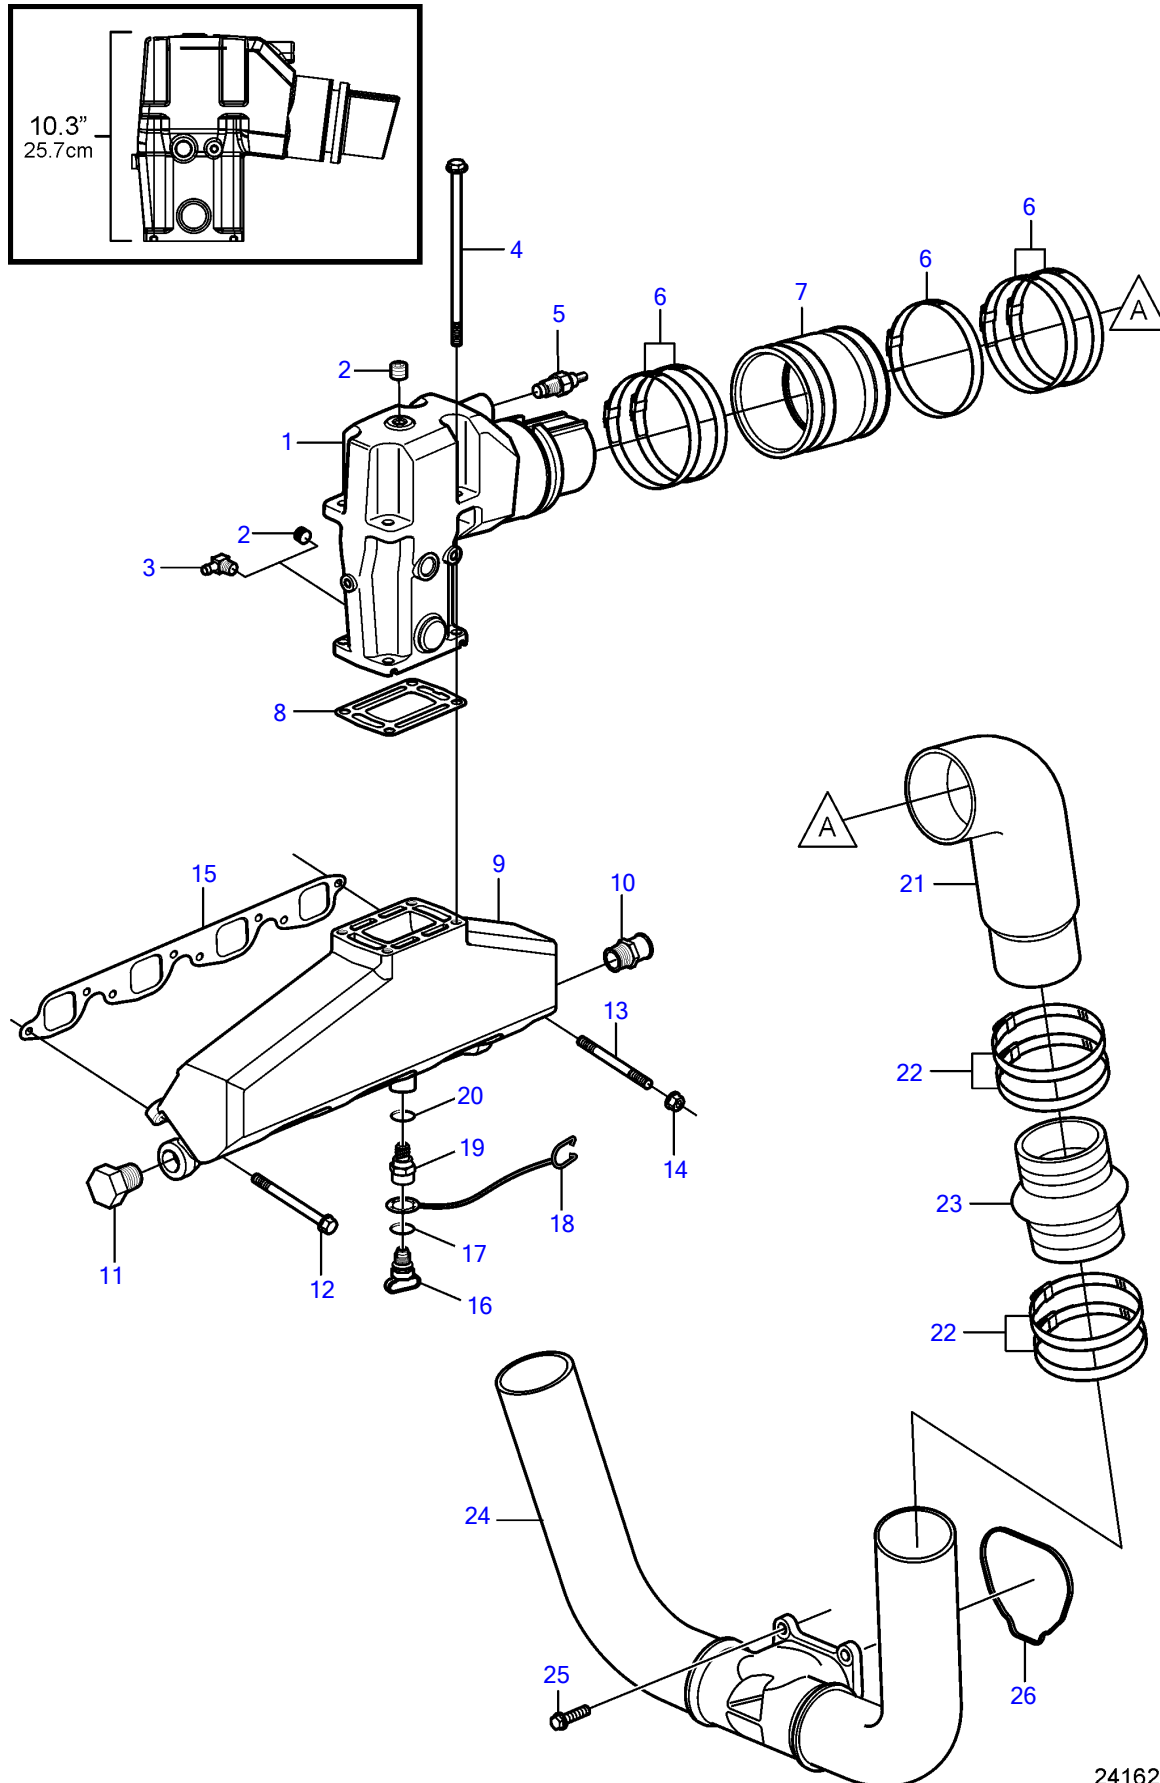

8.1Gi-J, 8.1GXi-J

8.1Gi-J, 8.1GXi-J

REF	PART NO.	QTY	DESCRIPTION	SEE SEC.	NOTES
1	3889965	2	Manifold		
			• Bulletin P-25-1-4	P-25-1-4-EN	Tall Riser Options
2	3850740	3	Plug		
3	3853597	1	Elbow		
4	3808361	8	Flange screw		
5	3862500	1	Temperature sensor		
6	3863443	10	Hose clamp		
7	3852696	2	Hose		
8	3863191	1	Kit		
		2	• Gasket		not sold separately
9	3847640	2	Exhaust pipe		
10	3861159	2	Nipple		
11	3595390	2	Plug		
12	945444	8	Flange screw		
13	982974	8	Stud		
14	945408	8	Flange nut		
15	3852472	1	Gasket		
16	21114522	2	Drain plug		
	3849500	1	• Plug		Replaced by 21114522, not sold separately
17	976970	1	• O-ring		
18	3849892	1	• Retainer		
19	21238201	2	Adapter		
20	976970	2	• O-ring		
21	3847731	2	Exhaust pipe		
22	3863442	8	Hose clamp		
23	3863450	2	Bellows		
24	3847752	1	Exhaust pipe		
25	3841928	4	Flange screw		
26	3841013	1	Gasket		