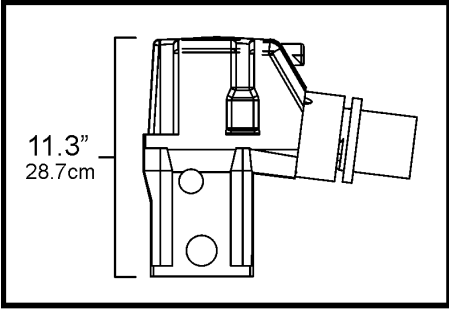

8.1Gi-J, 8.1Gi-JF, 8.1GXi-J, 8.1GXi-JF

8.1Gi-J, 8.1Gi-JF, 8.1GXi-J, 8.1GXi-JF

REF	PART NO.	QTY	DESCRIPTION	SEE SEC.	NOTES
1	3886142	1	Kit		
2	3862627	2	• Elbow		
			• Bulletin P-25-1-4	P-25-1-4-EN	Tall Riser Options
3	3850999	4	• Plug		
4	3852830	8	• Screw		
5	3852002	8	• Spring washer		
6	3852058	8	• Washer		
7	3863191	1	• Kit		
		2	• • Gasket		not sold separately
8	3885347	1	• Exhaust pipe		
9	3841013	1	• Gasket		