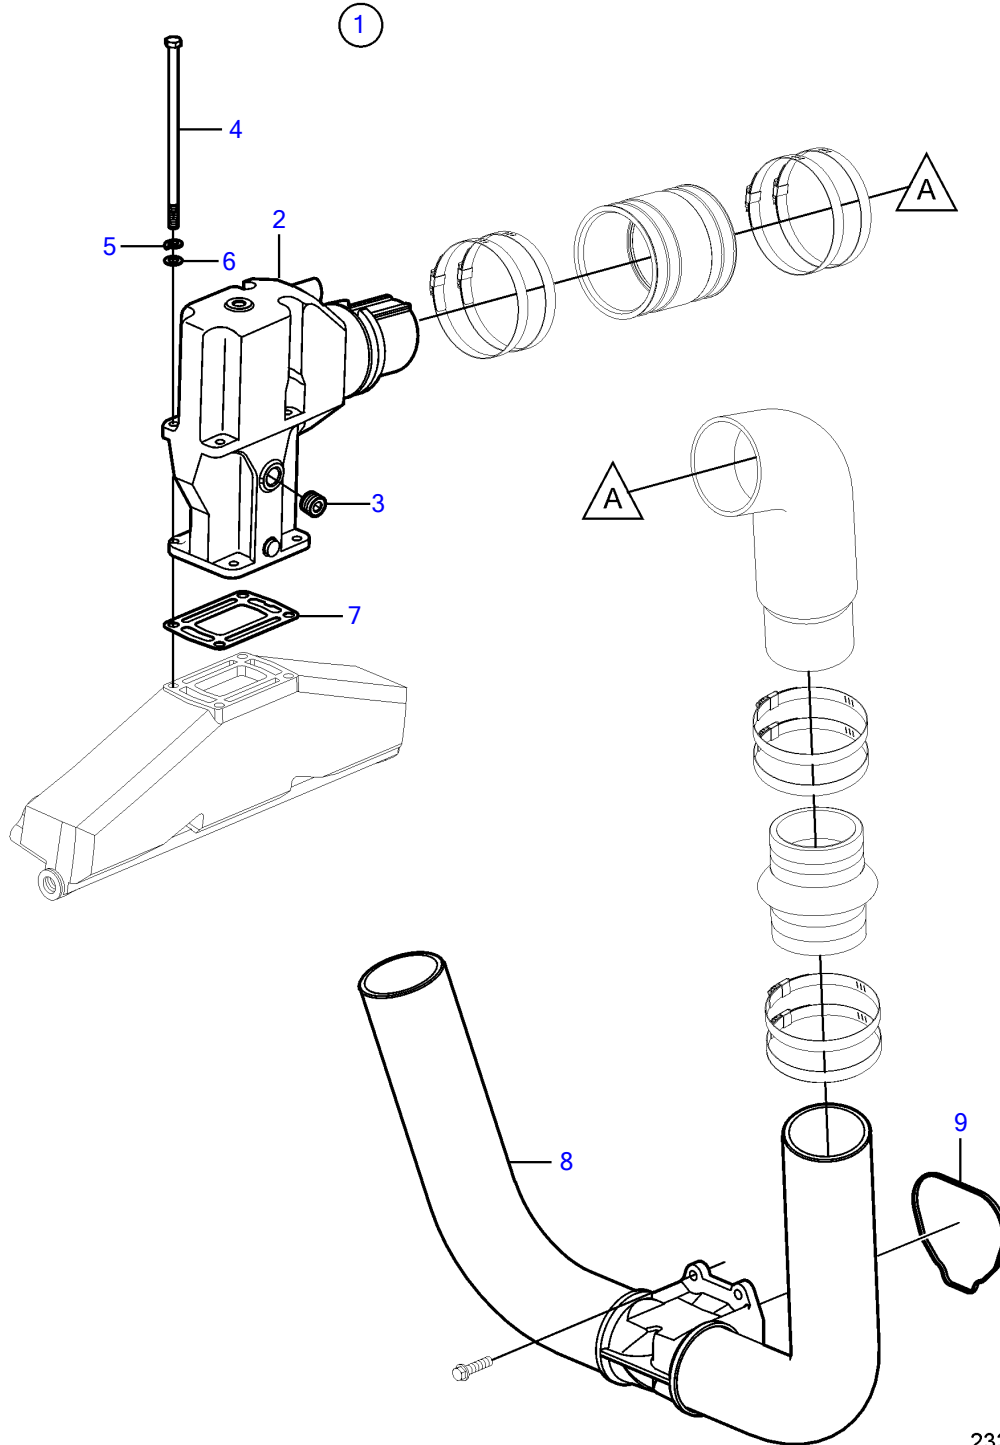

8.1Gi-J, 8.1Gi-JF, 8.1GXi-J, 8.1GXi-JF

8.1Gi-J, 8.1Gi-JF, 8.1GXi-J, 8.1GXi-JF

REF	PART NO.	QTY	DESCRIPTION	SEE SEC.	NOTES
1	3886142	1	Kit		
2	3862627	2	• Elbow		
			• Bulletin P-25-1-4	P-25-1-4-EN	Tall Riser Options
3	3850999	4	• Plug		
4	3852830	8	• Screw		
5	3852002	8	• Spring washer		
6	3852058	8	• Washer		
7	3863191	1	• Kit		
		2	• • Gasket		not sold separately
8	3885347	1	• Exhaust pipe		
9	3841013	1	• Gasket		