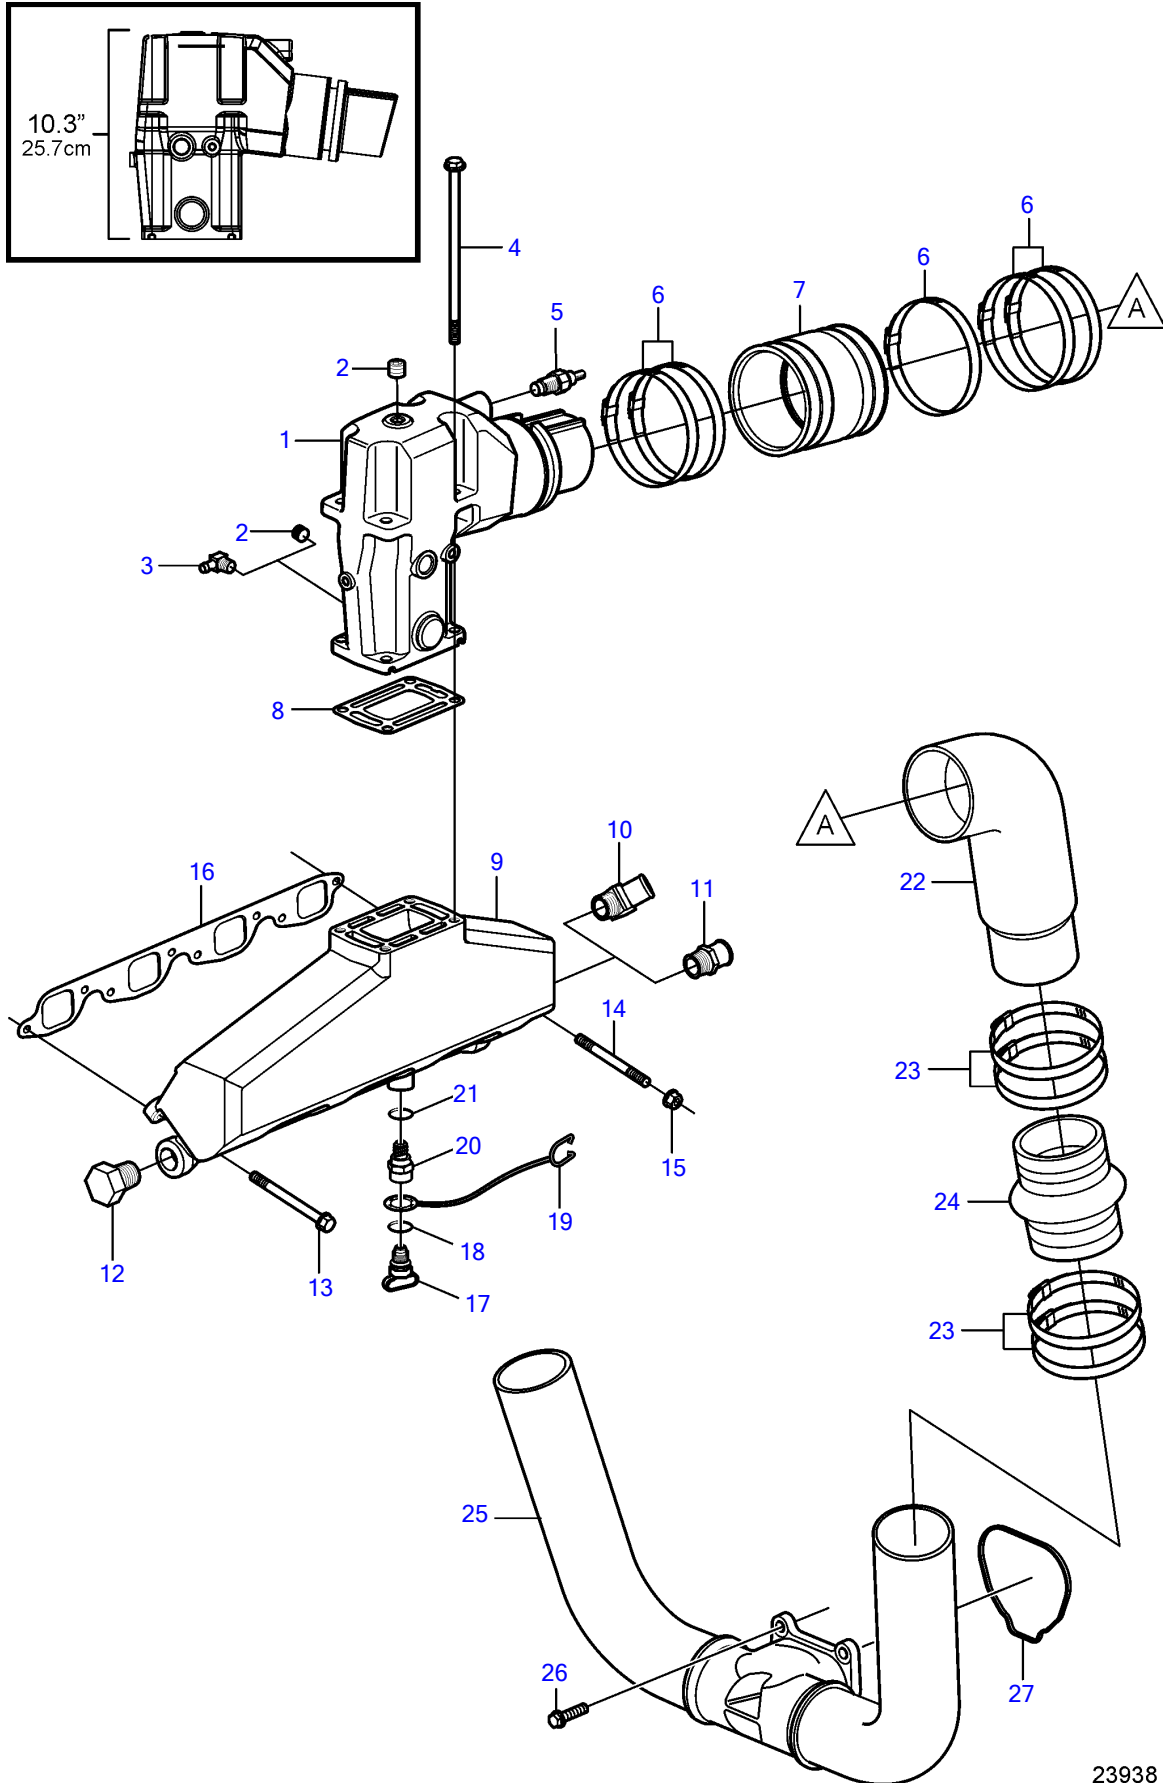

8.1Gi-JF, 8.1GXi-JF

8.1Gi-JF, 8.1GXi-JF

REF	PART NO.	QTY	DESCRIPTION	SEE SEC.	NOTES
1	3889965	2	Manifold		
			• Bulletin P-25-1-4	P-25-1-4-EN	Tall Riser Options
2	3850740	3	Plug		
3	3853597	1	Elbow		
4	3808361	8	Flange screw		
5	3862500	1	Temperature sensor		
6	3863443	10	Hose clamp		
7	3852696	2	Hose		
8	3863191	1	Kit		
		2	• Gasket		not sold separately
9	3847640	2	Exhaust pipe		
10	3807044	1	Elbow nipple		
11	3861159	1	Nipple		
12	3595390	2	Plug		
13	945444	8	Flange screw		
14	982974	8	Stud		
15	945408	8	Flange nut		
16	3852472	1	Gasket		
17	21114522	2	Drain plug		
	3849500	1	• Plug		Replaced by 21114522, not sold separately
18	976970	1	• O-ring		
19	3849892	1	• Retainer		
20	21238201	2	Adapter		
21	976970	2	• O-ring		
22	3847731	2	Exhaust pipe		
23	3863442	8	Hose clamp		
24	3863450	2	Bellows		
25	3847752	1	Exhaust pipe		
26	3841928	4	Flange screw		
27	3841013	1	Gasket		