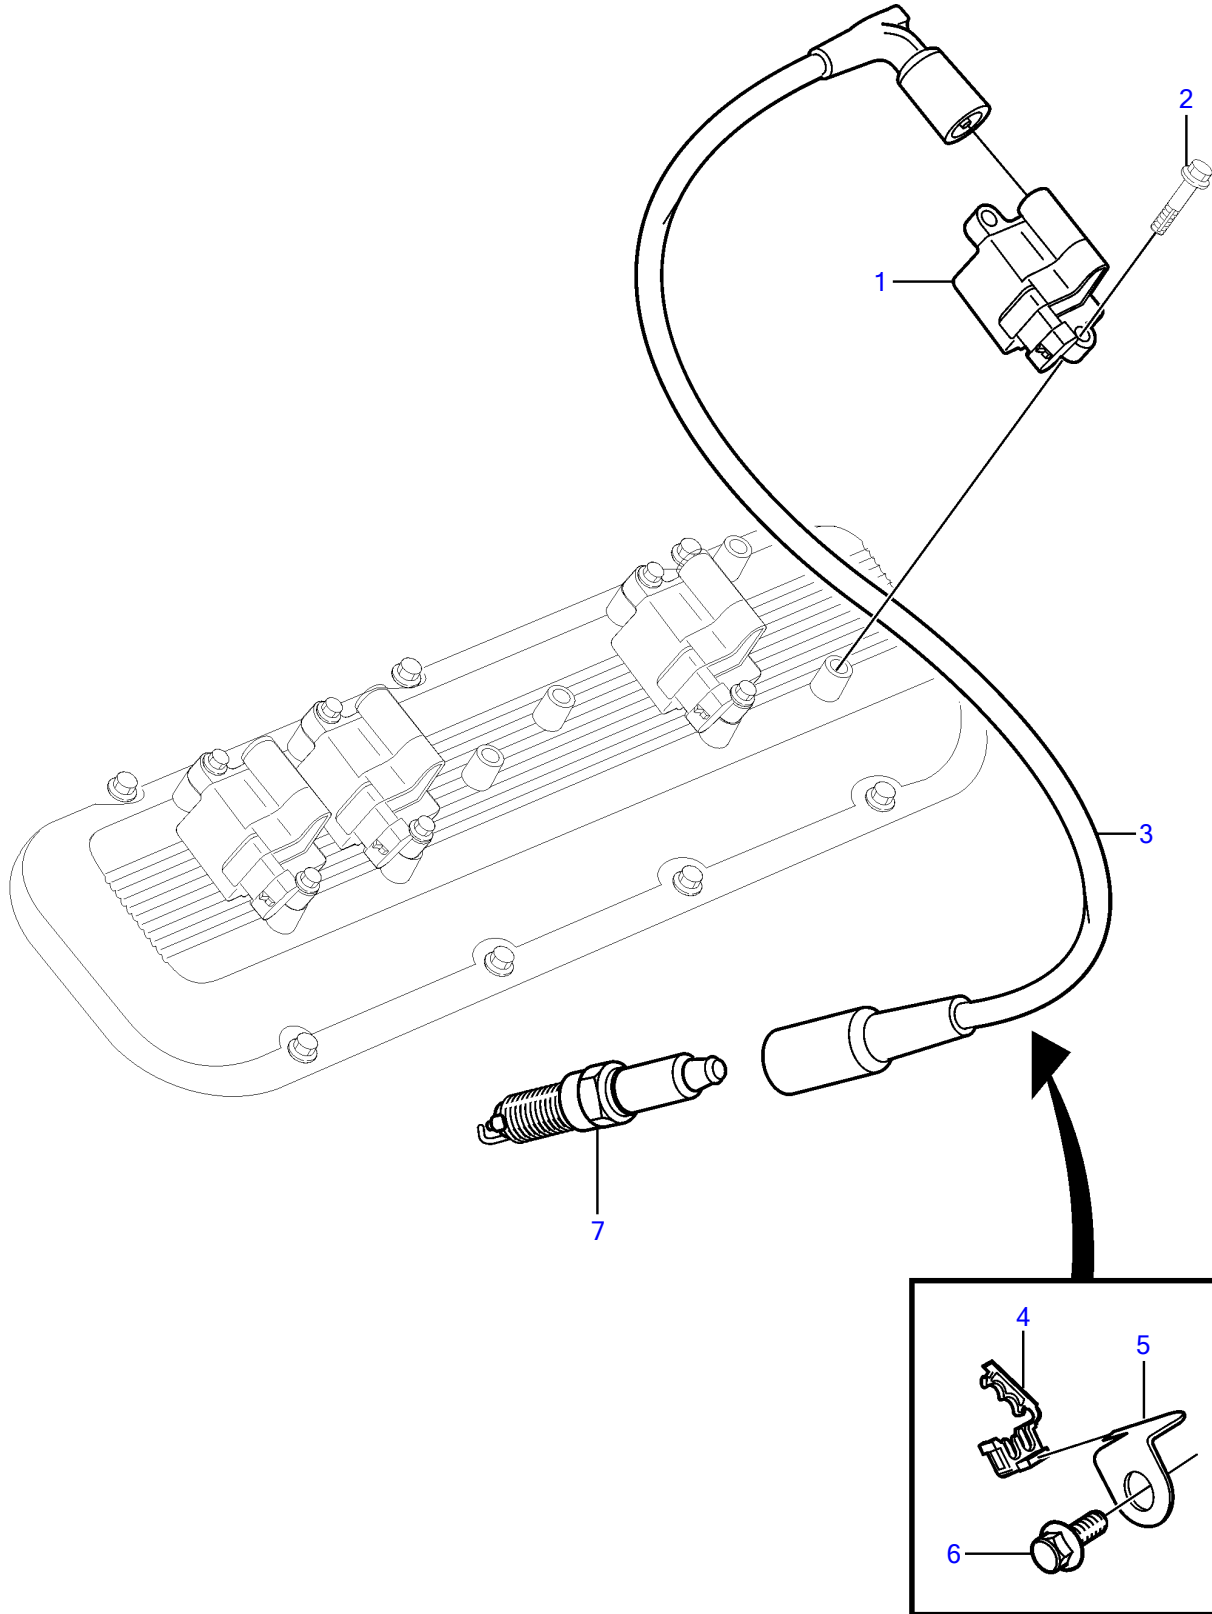

8.1Gi-J, 8.1Gi-JF, 8.1OSi-J, 8.1OSi-JF, 8.1GXi-J, 8.1GXi-JF

8.1Gi-J, 8.1Gi-JF, 8.1OSi-J, 8.1OSi-JF, 8.1GXi-J, 8.1GXi-JF

REF	PART NO.	QTY	DESCRIPTION	NOTES
1	3859078	8	Ignition coil	
2	3861258	16	Bolt	
3	3861295	1	Ignition cable kit	
4	3861377	12	Retainer	
5	3861392	4	Bracket	
6	946441	2	Flange screw	
7	3861326	2	Spark plug kit	4 pack
	3861327	X	Spark plug kit	24 pack