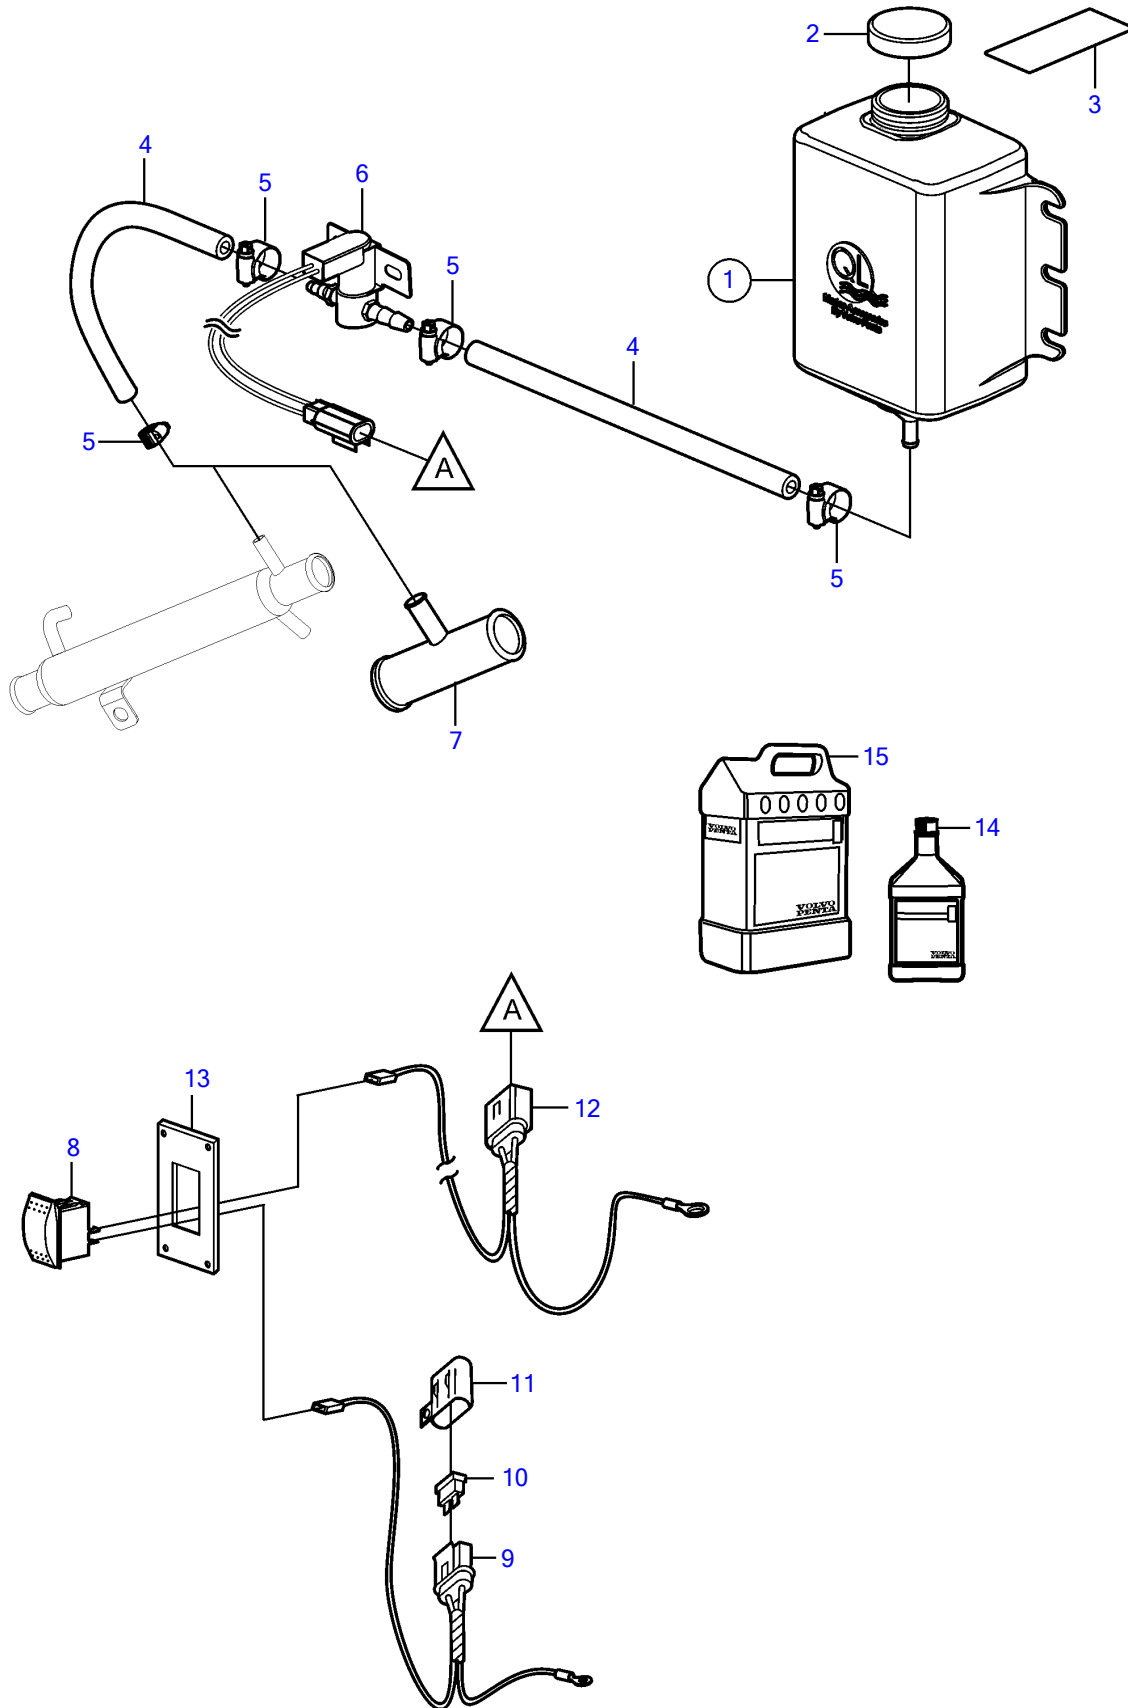

8.1Gi-J, 8.1Gi-JF, 8.1OSi-J, 8.1OSi-JF, 8.1GXi-J, 8.1GXi-JF

23330

8.1Gi-J, 8.1Gi-JF, 8.1OSi-J, 8.1OSi-JF, 8.1GXi-J, 8.1GXi-JF

REF	PART NO.	QTY	DESCRIPTION	NOTES
1	3808877	1	Reservoir	
2		1	• Cap	not sold separately
3	7741899	1	Decal	
4	3587529	1	Hose	Cut
5	3860413	4	Hose clamp	
6	3808911	1	Solenoid valve	
7	3589414	1	T-nipple	1"
	3589415	1	T-nipple	1.25"
8	3862491	1	Switch	
9	3862489	1	Wiring harness	
10	983966	1	• Fuse	
11	8072808	1	• Cover	
12	3862490	1	Wiring harness	
13	3862899	1	Switch plate	Black
	3862898	1	Switch plate	White
	3862900	1	Switch plate	Woodgrain
14	41103103	1	Neutralizing agent	1 quart (946ml)
15	41103102	1	Neutralizing agent	1 gallon (3,78L)