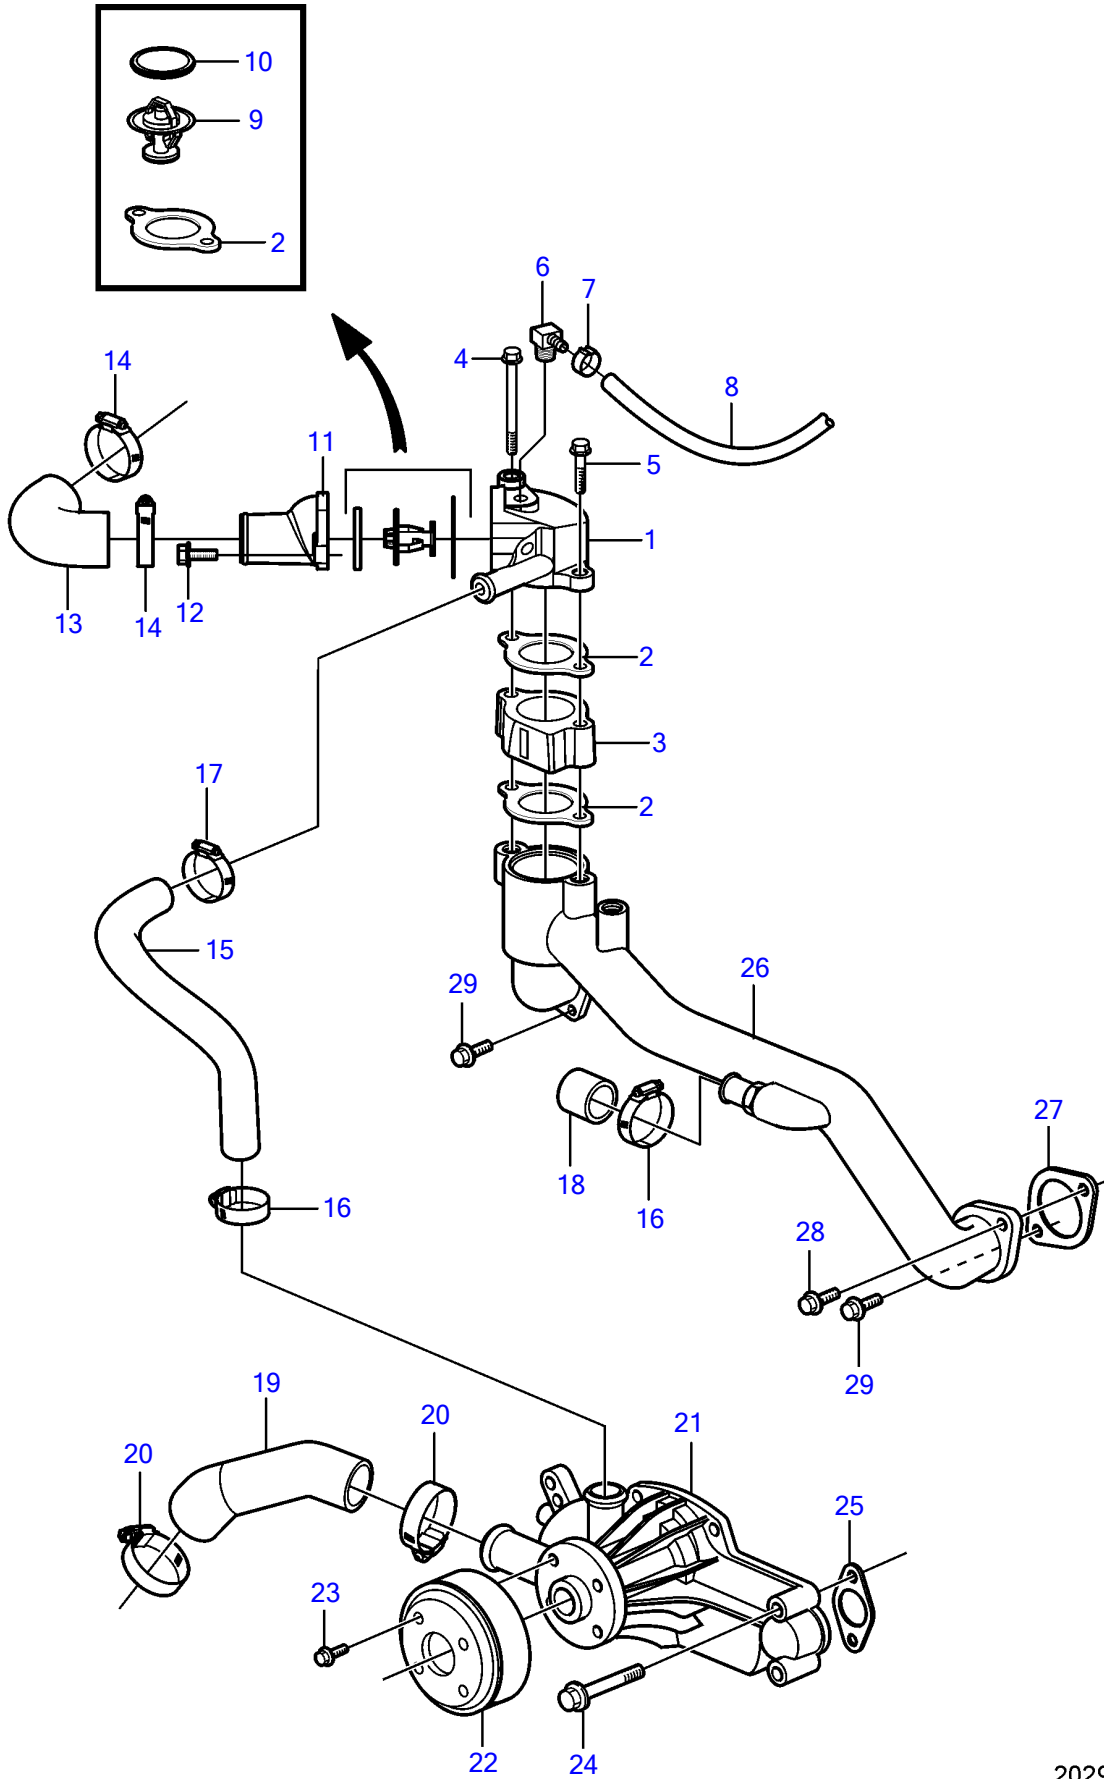

8.1Gi-J, 8.1Gi-JF, 8.10Si-JF, 8.1GXi-J, 8.1GXi-JF

8.1Gi-J, 8.1Gi-JF, 8.1OSi-JF, 8.1GXi-J, 8.1GXi-JF

REF	PART NO.	QTY	DESCRIPTION	NOTES
1	3860987	1	Housing	
2	3852111	3	Gasket	
3	3819501	1	Adapter	
4	973096	1	Flange screw	
5	965187	1	Flange screw	
6	3860585	1	Elbow nipple	
7	982643	1	Clamp	Oetiker
	3860413	1	Hose clamp	
8	40005477	1	Hose	
9	3831426	1	Thermostat kit	
10	416033	1	• Sealing ring	
11	3860977	1	Thermostat housing	
12	3853401	2	Flange screw	
13	3860914	1	Hose	
14	3812304	2	Hose clamp	
15	3860953	1	Hose	
16	3863439	2	Hose clamp	
17	3863439	1	Hose clamp	
18	3842937	1	Cardboard tube	
19	3860915	1	Hose	
20	3863438	2	Hose clamp	
21	3861341	1	Circulation pump	
22	3861313	1	Pulley	
23	3861254	4	Bolt	
24	3861246	3	Bolt	L=65mm
		1	Screw	L=95mm, part not sold
25	3861285	2	Gasket	
26	3861308	1	Tube, crossover	
27	3861286	2	Gasket	
28	965185	1	Flange screw	
29	3861245	3	Bolt	

7747720-26-22105

20298

Upd:2014-04-10

8.1Gi-J, 8.1Gi-JF, 8.1OSi-J, 8.1OSi-JF, 8.1GXi-J, 8.1GXi-JF