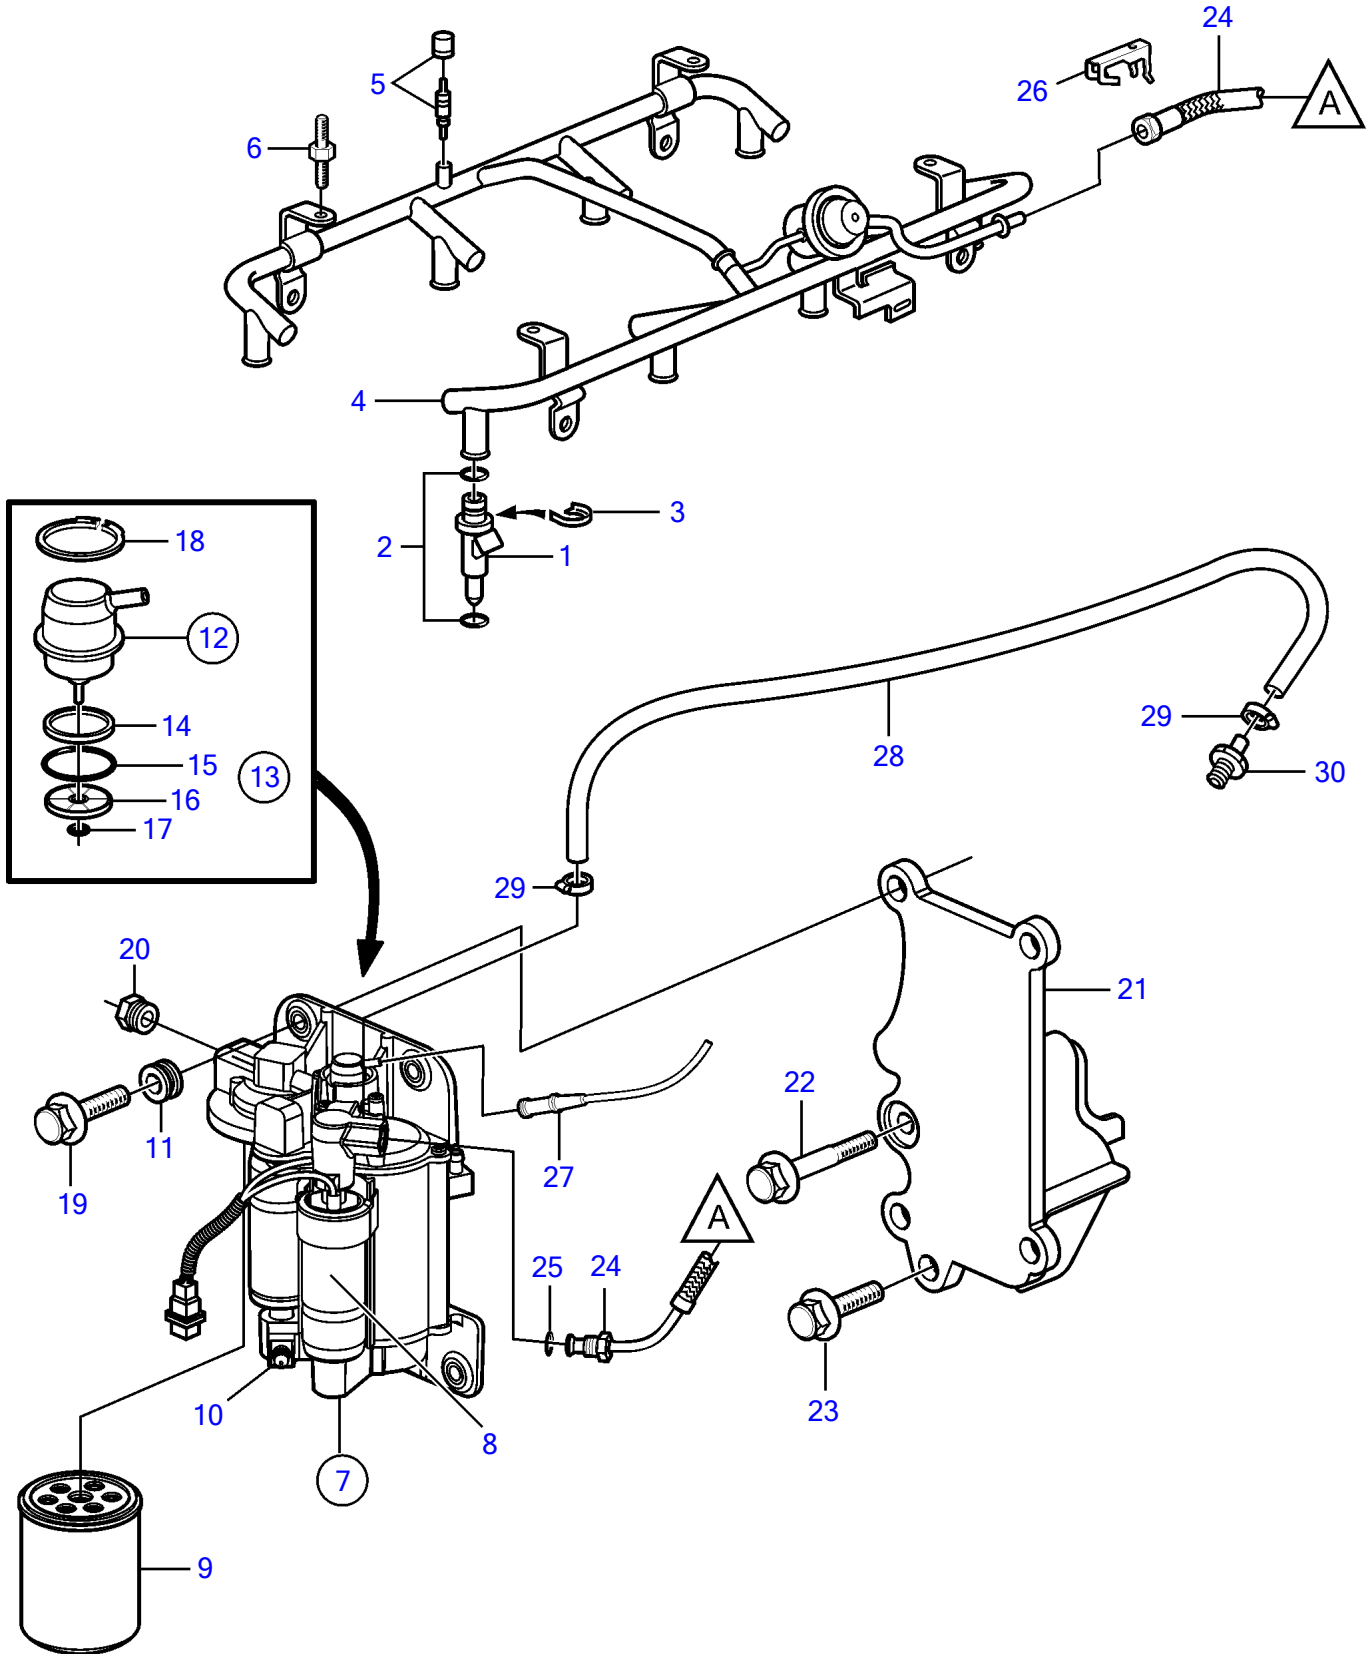

8.1Gi-H, 8.1Gi-HF, 8.1GXi-G, 8.1GXi-GF, 8.1OSi-D, 8.1OSi-DF

8.1Gi-H, 8.1Gi-HF, 8.1GXi-G, 8.1GXi-GF, 8.1OSi-D, 8.1OSi-DF

REF	PART NO.	QTY	DESCRIPTION	SEE SEC.	NOTES
1	3861278	8	Injector		
2	3861291	1	Sealing kit		
3	3861293	1	Retainer kit		
4	3817696	1	Rail, fuel		
5	3857698	1	Valve		
		1	• Cap		not sold separately
6	3861320	2	Stud		
7	3589016	1	Fuel pump		
8	3817328	1	• Service kit		High pressure fuel pump
9	3862228	1	• Fuel filter		
			• Bulletin P-23-3-4	P-23-3-4-EN	High Capacity Fuel Filter, Gas
			• Bulletin p-18-8-1	p-18-8-1-EN	Volvo Penta Ethanol Fuel treatment
10	3853616	1	• Protective cap		
11	3861396	4	• Rubber bushing		
12	3861279	1	• Pressure regulator		
13	3861268	1	• Sealing kit		
14		1	• • Seal		not sold separately
15		1	• • O-ring		not sold separately
16		1	• • Filter		not sold separately
17		1	• • O-ring		not sold separately
18		1	• • Snap ring		not sold separately
19	982702	4	Flange screw		
20	3857816	1	Bushing		
21	3860956	1	Bracket		
22	965190	1	Flange screw		
23	965221	1	Flange screw		
24	3589017	1	Fuel pipe		
25	3850424	1	• O-ring		
26	3887198	1	Locking clip		
27	3589018	1	Hose		
28	3860284	1	Hose		
29	3860413	2	Hose clamp		
30	3860290	1	Nipple		