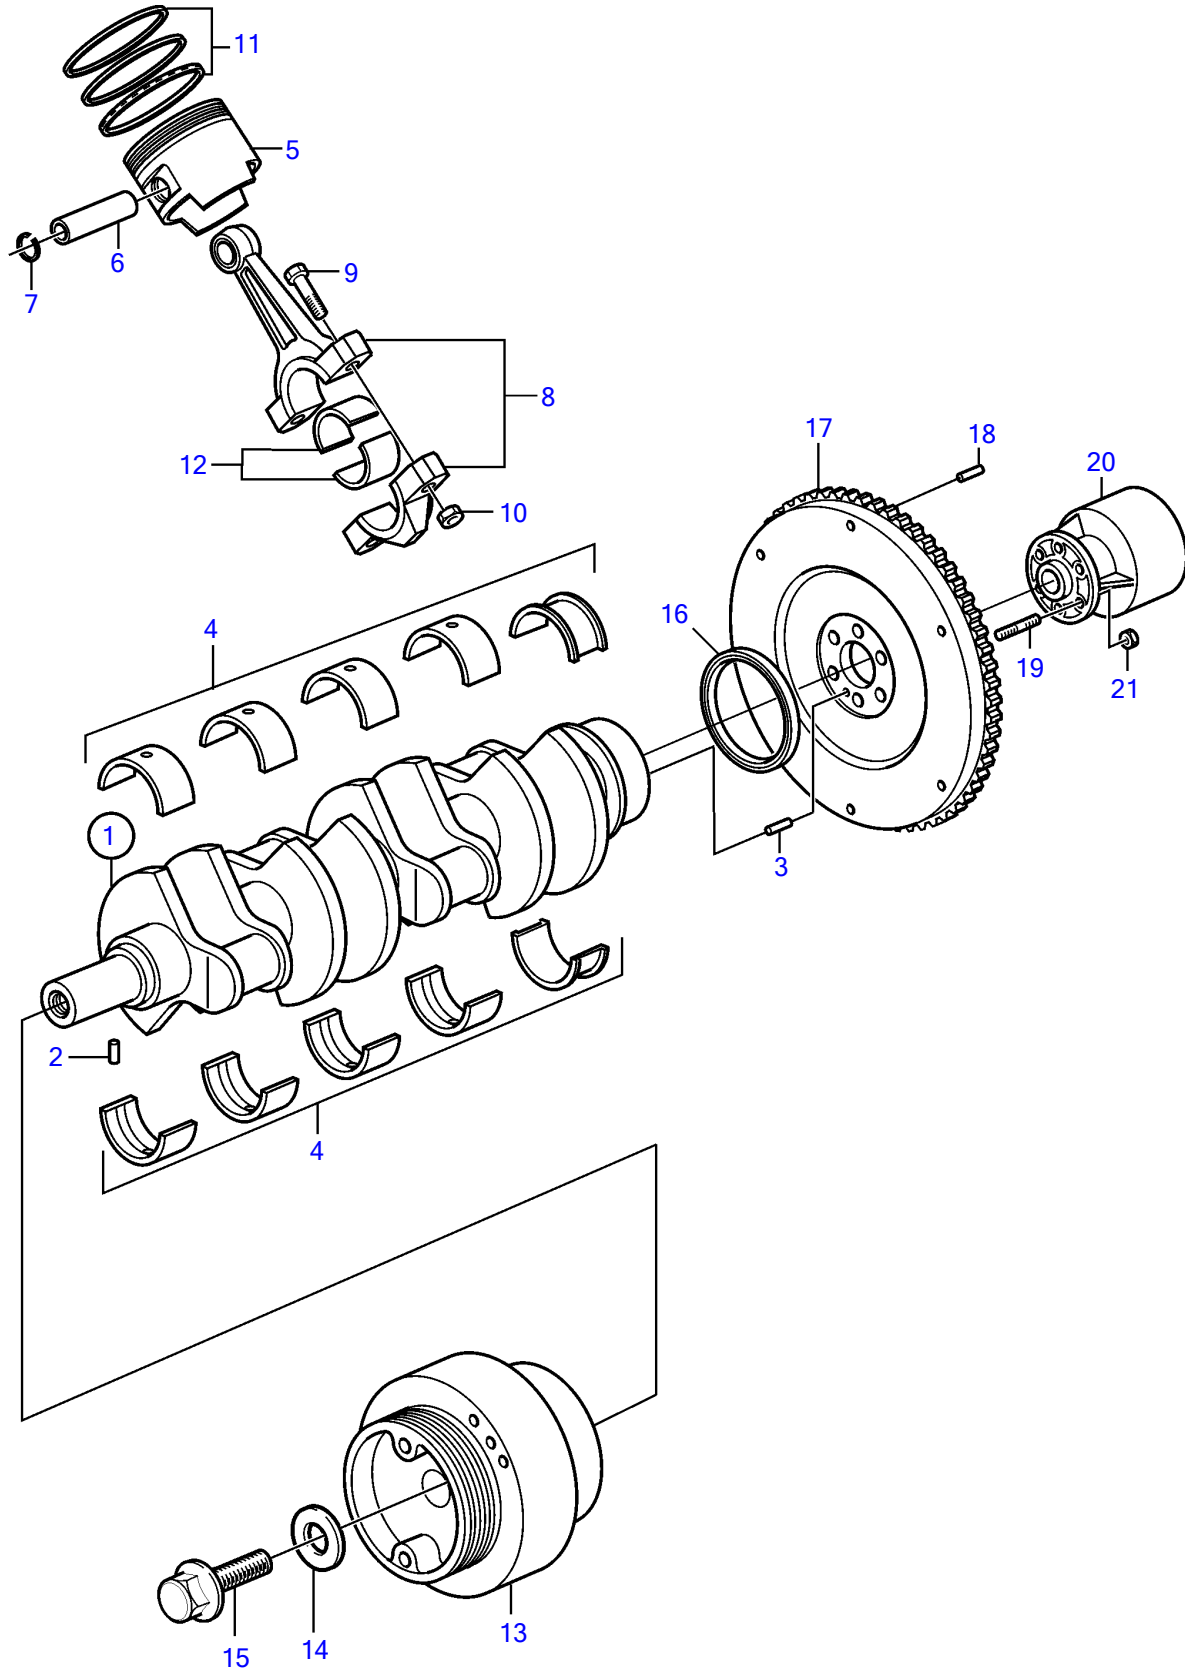

## 8.1Gi-H, 8.1Gi-HF, 8.1OSi-D, 8.1OSi-DF

REF	PART NO.	QTY	DESCRIPTION	SEE SEC.	NOTES
1	3808530	1	Crankshaft		
2	3861307	1	• Locating pin		
3	3861303	1	• Pin		
4	3861236	1	Main bearing kit		
5	3808523	4	Piston kit		Standard, Starboard
			• Bulletin P-21-6-5	P-21-6-5-EN	Pistons and Connecting Rods, 8.1L
5	3808525	4	Piston kit		Standard, Port
	(3808526)	1	Piston kit		Obsolete part, O.S=0.030", Starboard
	(3808527)	1	Piston kit		Obsolete part, O.S=0.030", Port
6		8	• Piston pin, floating		not sold separately
7	(3818500)	8	• Retainer		Obsolete part
8	(21166941)	8	• Connecting rod		Obsolete part
9	(3859076)	16	• Bolt		Obsolete part, not sold separately
10	3859077	16	• Nut		
11	3861311	8	• Piston ring kit		Standard
	(3861312)	1	Piston ring		Obsolete part, O.S=0.030"
12	3861233	8	Bearing kit		
13	3861274	1	Absorber		
14	3861340	1	Washer		
15	3861264	1	Bolt		
16	3861318	1	Sealing		
17	3861277	1	Flywheel		
18	3861303	2	• Pin		
19	3861383	6	Stud		
20	3853962	1	Rubber coupling		
21	3853273	6	Nut		