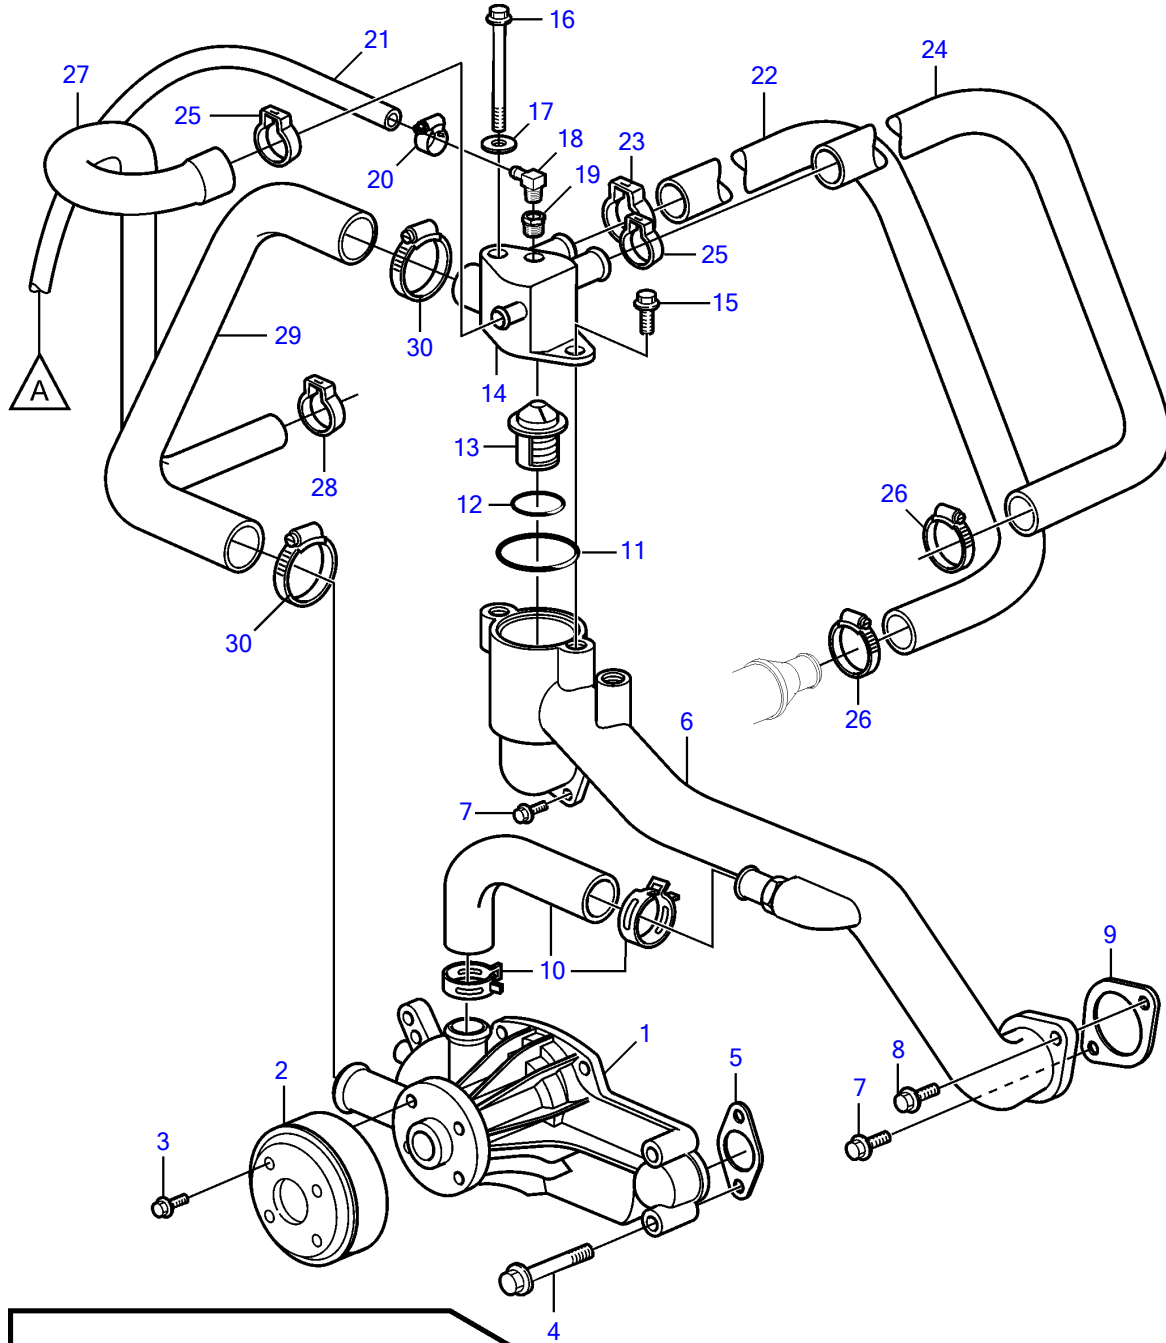

8.1Gi-H, 8.1GXi-G, 8.10Si-D

22504

## 8.1Gi-H, 8.1GXi-G, 8.1OSi-D

REF	PART NO.	QTY	DESCRIPTION	SEE SEC.	NOTES
1	3861341	1	Circulation pump		
2	3861313	1	Pulley		
3	3861254	4	Bolt		
4	3861246	3	Bolt		L=65mm
		1	Screw		L=95mm, part not sold
5	3861285	2	Gasket		
6	3861308	1	Tube		
7	3861245	3	Bolt		
8	965185	1	Flange screw		
9	3861286	2	Gasket		
10	3861298	1	Hose		
		2	• Clamp		not sold separately
11	3861000	1	O-ring		
12	3852071	1	O-ring		
13	3853983	1	Thermostat		140°, Use 3856961 for replacement of thermostat
			• Bulletin P-26-2-1	P-26-2-1-EN	Thermostat. 8.1L
13	3856961	1	Thermostat		160°
14	3819500	1	Housing		
15	982702	1	Flange screw		
16	969313	1	Flange screw		
17	980933	1	Washer		
18	3853597	2	Elbow		
19	3857816	1	Bushing		
20	3860413	4	Hose clamp		
21	3860590	1	Hose		
22	3808670	1	Hose		
23	982644	1	Clamp		
24	3862693	1	Hose		
25	982716	1	Clamp		Oetiker
	3863439	1	Hose clamp		
26	3863441	2	Hose clamp		
27	3860849	1	Hose		
28	982644	1	Clamp		
29	3860850	1	Hose		
30	3863438	2	Hose clamp		
31		1	Fuel pump kit		See "Fuel system" page
32	3860410	1	Hose		