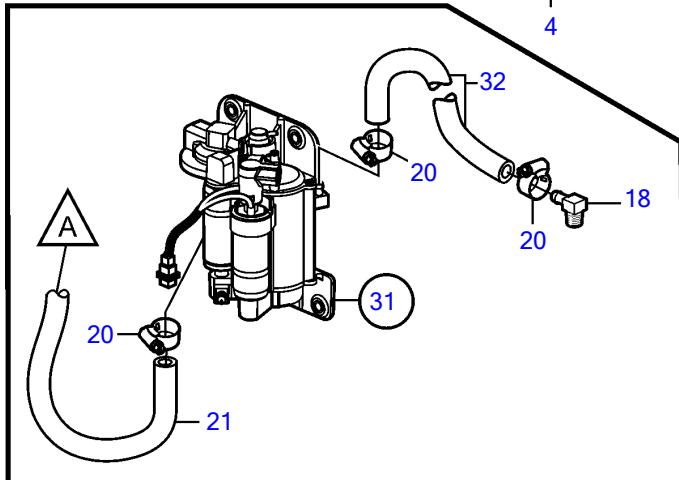

8.1Gi-H, 8.1GXi-G, 8.10Si-D

22504

## 8.1Gi-H, 8.1GXi-G, 8.1OSi-D

REF	PART NO.	QTY	DESCRIPTION	SEE SEC.	NOTES
1	3861341	1	Circulation pump		
2	3861313	1	Pulley		
3	3861254	4	Bolt		
4	3861246	3	Bolt		L=65mm
		1	Screw		L=95mm, part not sold
5	3861285	2	Gasket		
6	3861308	1	Tube		
7	3861245	3	Bolt		
8	965185	1	Flange screw		
9	3861286	2	Gasket		
10	3861298	1	Hose		
		2	• Clamp		not sold separately
11	3861000	1	O-ring		
12	3852071	1	O-ring		
13	3853983	1	Thermostat		140°, Use 3856961 for replacement of thermostat
			• Bulletin P-26-2-1	P-26-2-1-EN	Thermostat. 8.1L
13	3856961	1	Thermostat		160°
14	3819500	1	Housing		
15	982702	1	Flange screw		
16	969313	1	Flange screw		
17	980933	1	Washer		
18	3853597	2	Elbow		
19	3857816	1	Bushing		
20	3860413	4	Hose clamp		
21	3860590	1	Hose		
22	3808670	1	Hose		
23	982644	1	Clamp		
24	3862693	1	Hose		
25	982716	1	Clamp		Oetiker
	3863439	1	Hose clamp		
26	3863441	2	Hose clamp		
27	3860849	1	Hose		
28	982644	1	Clamp		
29	3860850	1	Hose		
30	3863438	2	Hose clamp		
31		1	Fuel pump kit		See "Fuel system" page
32	3860410	1	Hose		