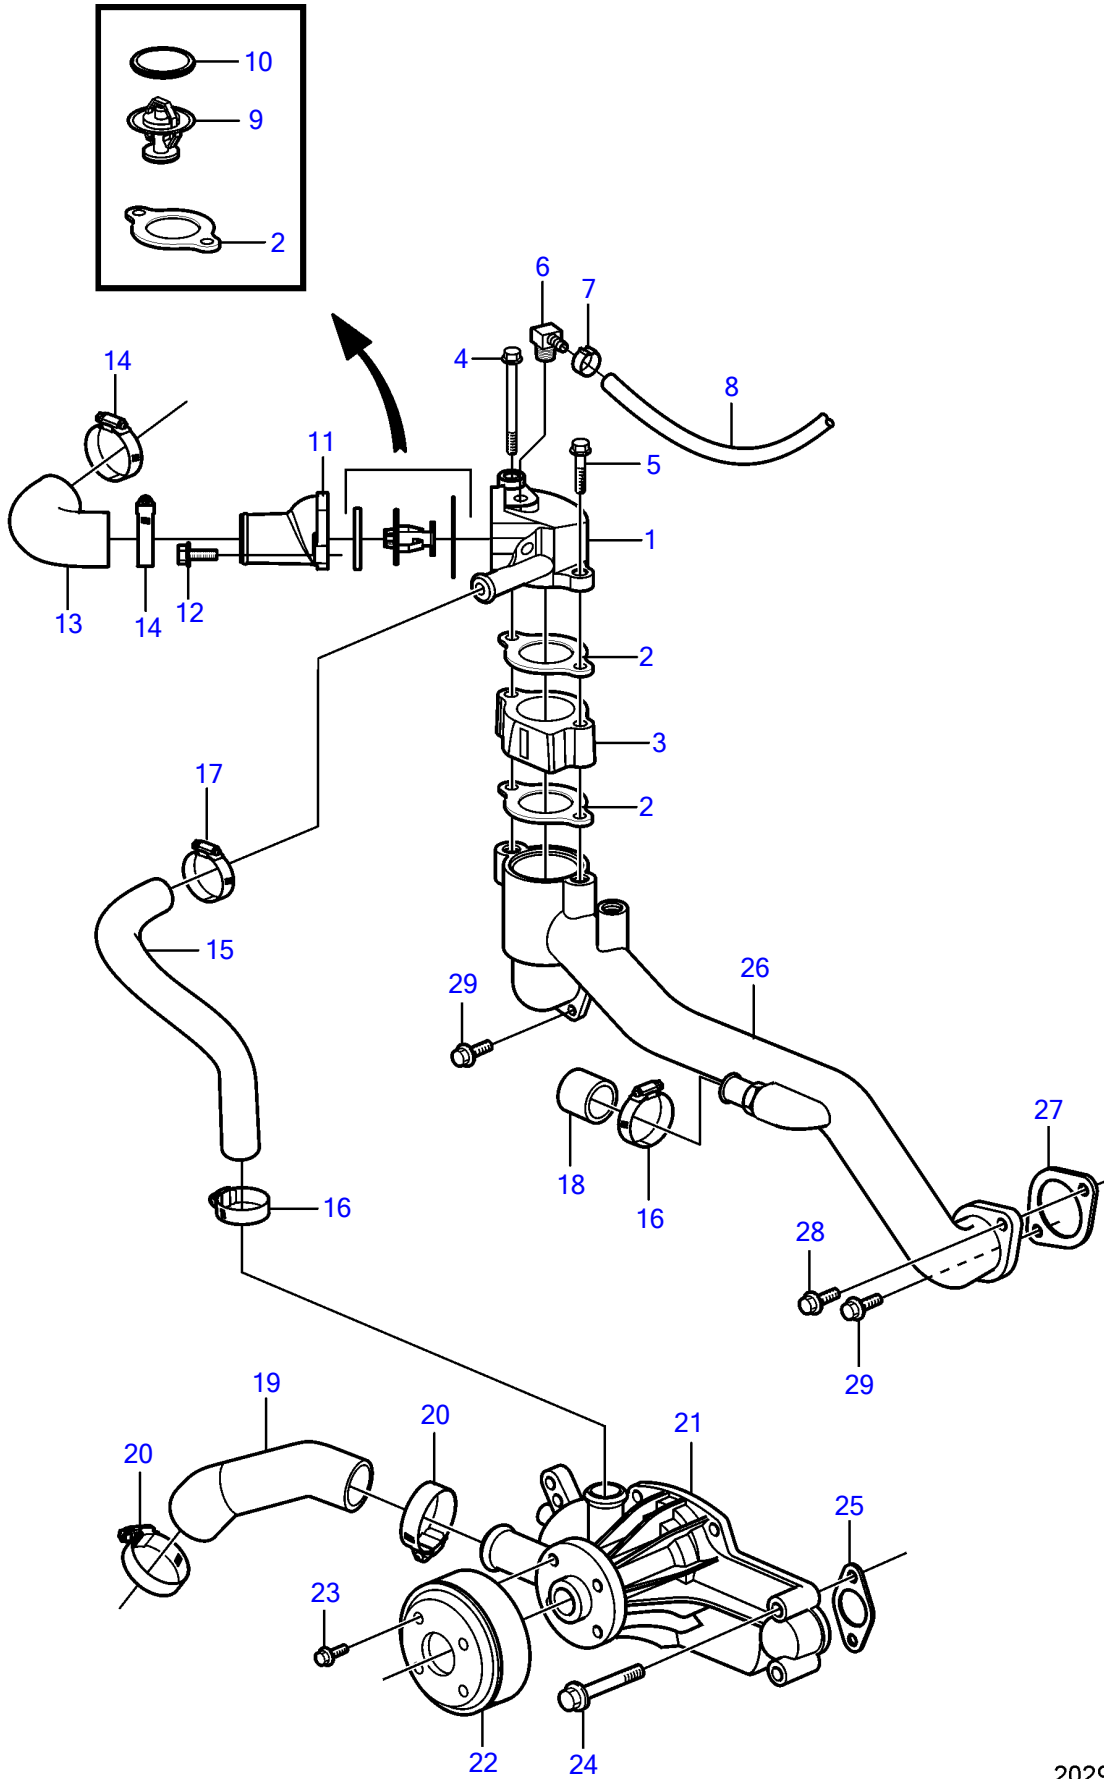

8.1Gi-HF, 8.1GXi-GF, 8.1OSi-DF

8.1Gi-HF, 8.1GXi-GF, 8.1OSi-DF

REF	PART NO.	QTY	DESCRIPTION	NOTES
1	3860987	1	Housing	
2	3852111	3	Gasket	
3	3819501	1	Adapter	
4	973096	1	Flange screw	
5	965187	1	Flange screw	
6	3860585	1	Elbow nipple	
7	982643	X	Clamp	Oetiker
	3860413	X	Hose clamp	
8	3861533	1	Hose	
9	3831426	1	Thermostat kit	
10	416033	1	• Sealing ring	
11	3860977	1	Thermostat housing	
12	3860163	2	Flange screw	
13	3860914	1	Hose	
14	3812304	2	Hose clamp	
15	3860953	1	Hose	
16	3853780	2	Hose clamp	
17	3863439	1	Hose clamp	
18	3842937	1	Cardboard tube	
19	3860915	1	Hose	
20	3863438	2	Hose clamp	
21	3861341	1	Circulation pump	
22	3861313	1	Pulley	
23	3861254	4	Bolt	
24	3861246	3	Bolt	L=65mm
		1	Screw	L=95mm, part not sold
25	3861285	2	Gasket	
26	3861308	1	Tube, crossover	
27	3861286	2	Gasket	
28	965185	1	Flange screw	
29	3861245	3	Bolt	