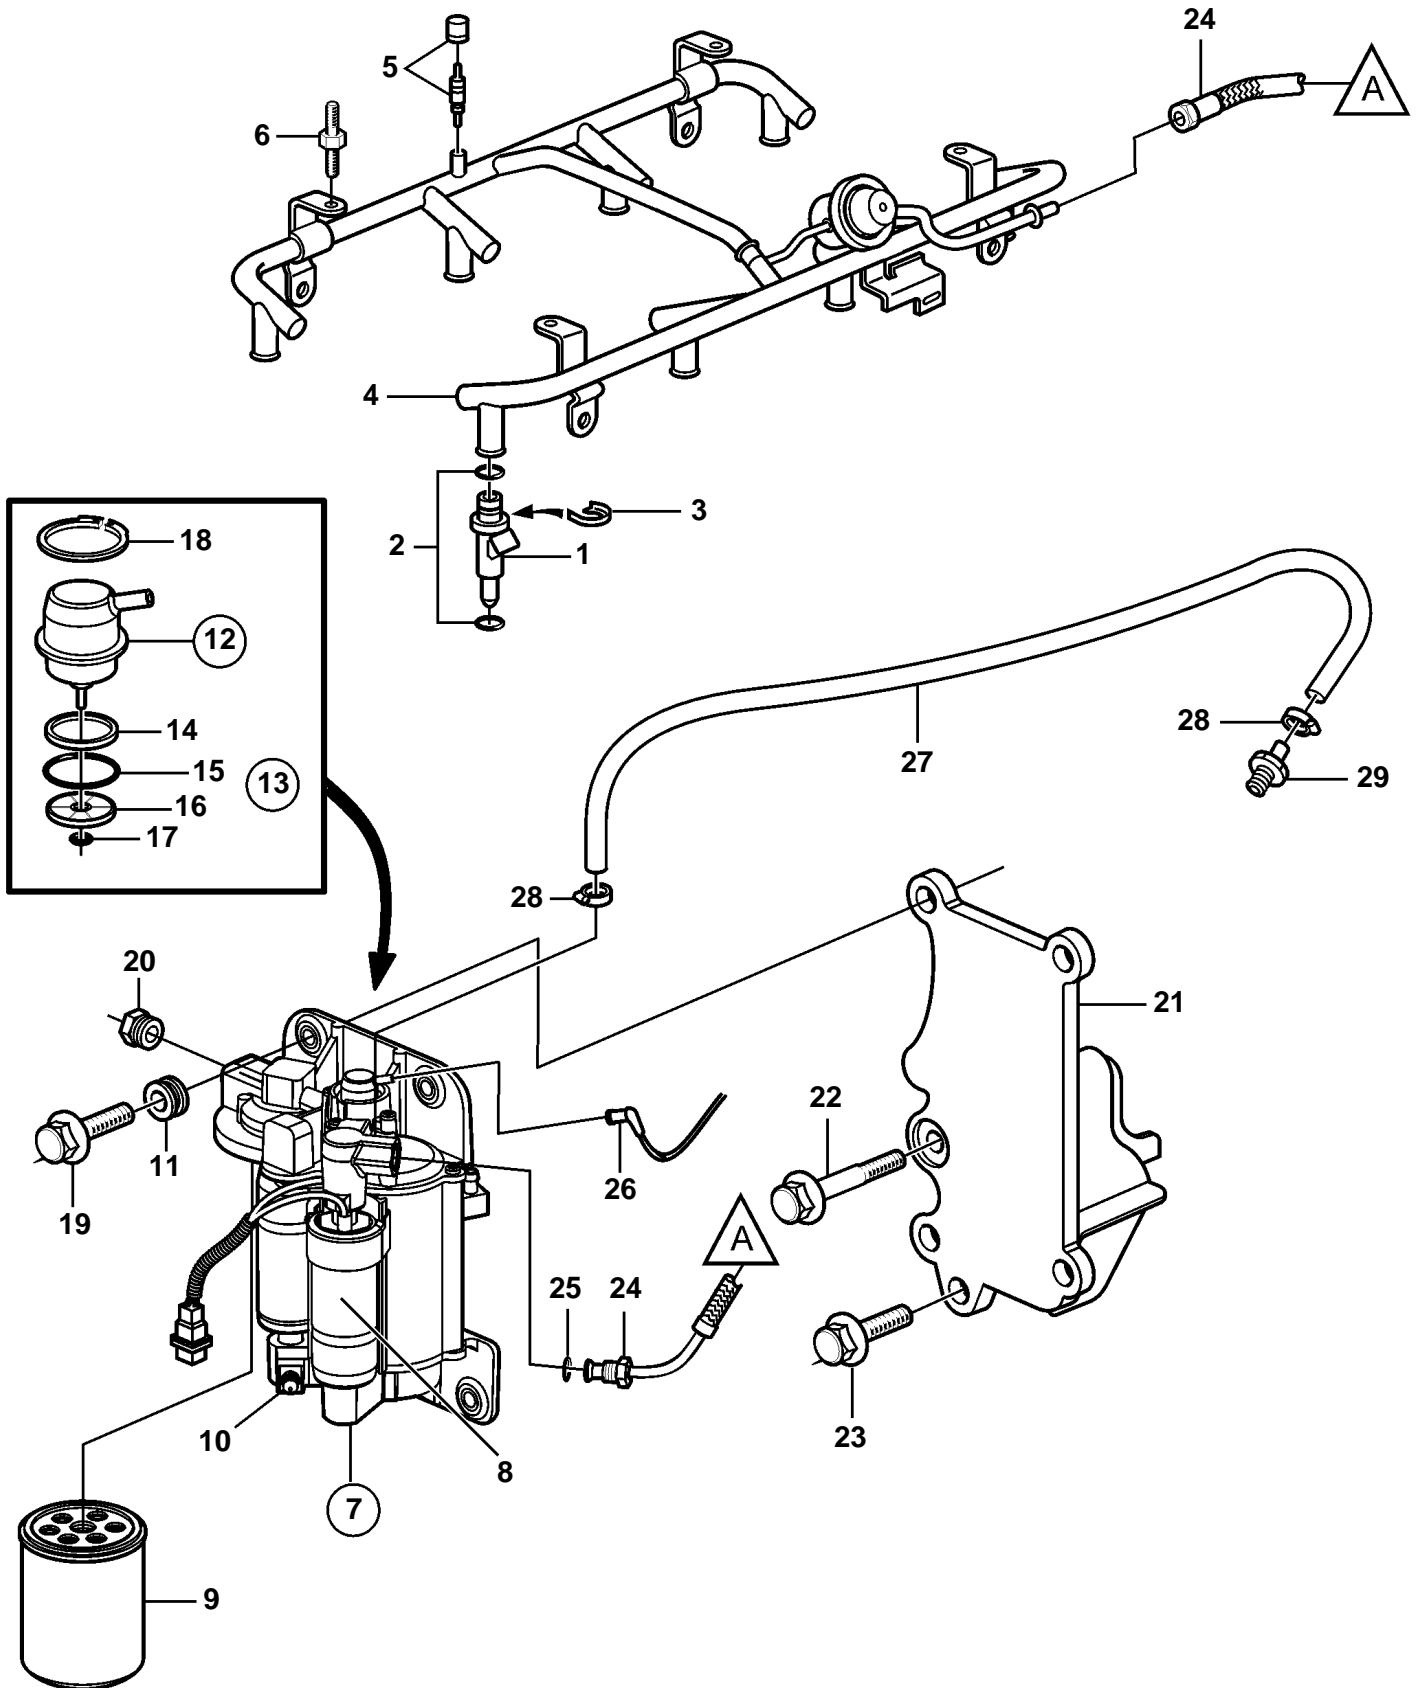

8.1Gi-G, 8.1Gi-GF, 8.1GXi-F, 8.1GXi-FF, 8.1OSi-C, 8.1OSi-CF

8.1Gi-G, 8.1Gi-GF, 8.1GXi-F, 8.1GXi-FF, 8.1OSi-C, 8.1OSi-CF

REF	PART NO.	QTY	DESCRIPTION	NOTES
1	3861278	8	Injector	
2	3861291	1	Sealing kit	
3	3861293	1	Retainer kit	
4	3817696	1	Rail, fuel	
5	3857698	1	Valve	
		1	· Cap	
6	3861320	2	Stud	
7	3589016	1	Fuel pump kit	
8	3817328	1	· Service kit	HIGH PRESSURE PUMP
9	3862228	1	· Fuel filter	
10	3853616	1	· Protective cap	
11	3861396	4	· Rubber bushing	
12	3808522	1	· Pressure regulator	
13	3861268	1	· Sealing kit	
14		1	· · Seal	
15		1	· · O-ring	
16		1	· · Filter	
17		1	· · O-ring	
18		1	· · Snap ring	
19	982702	4	Flange screw	
20	3857816	1	Bushing	
21	3860956	1	Bracket	
22	973093	1	Flange screw	
23	965221	1	Flange screw	
24	3589017	1	Fuel line	
25	3850423	1	· O-ring	
26	3589018	1	Hose	
27	3860284	1	Hose	
28	3860413	2	Clamp	
29	3860290	1	Impulse limiter	