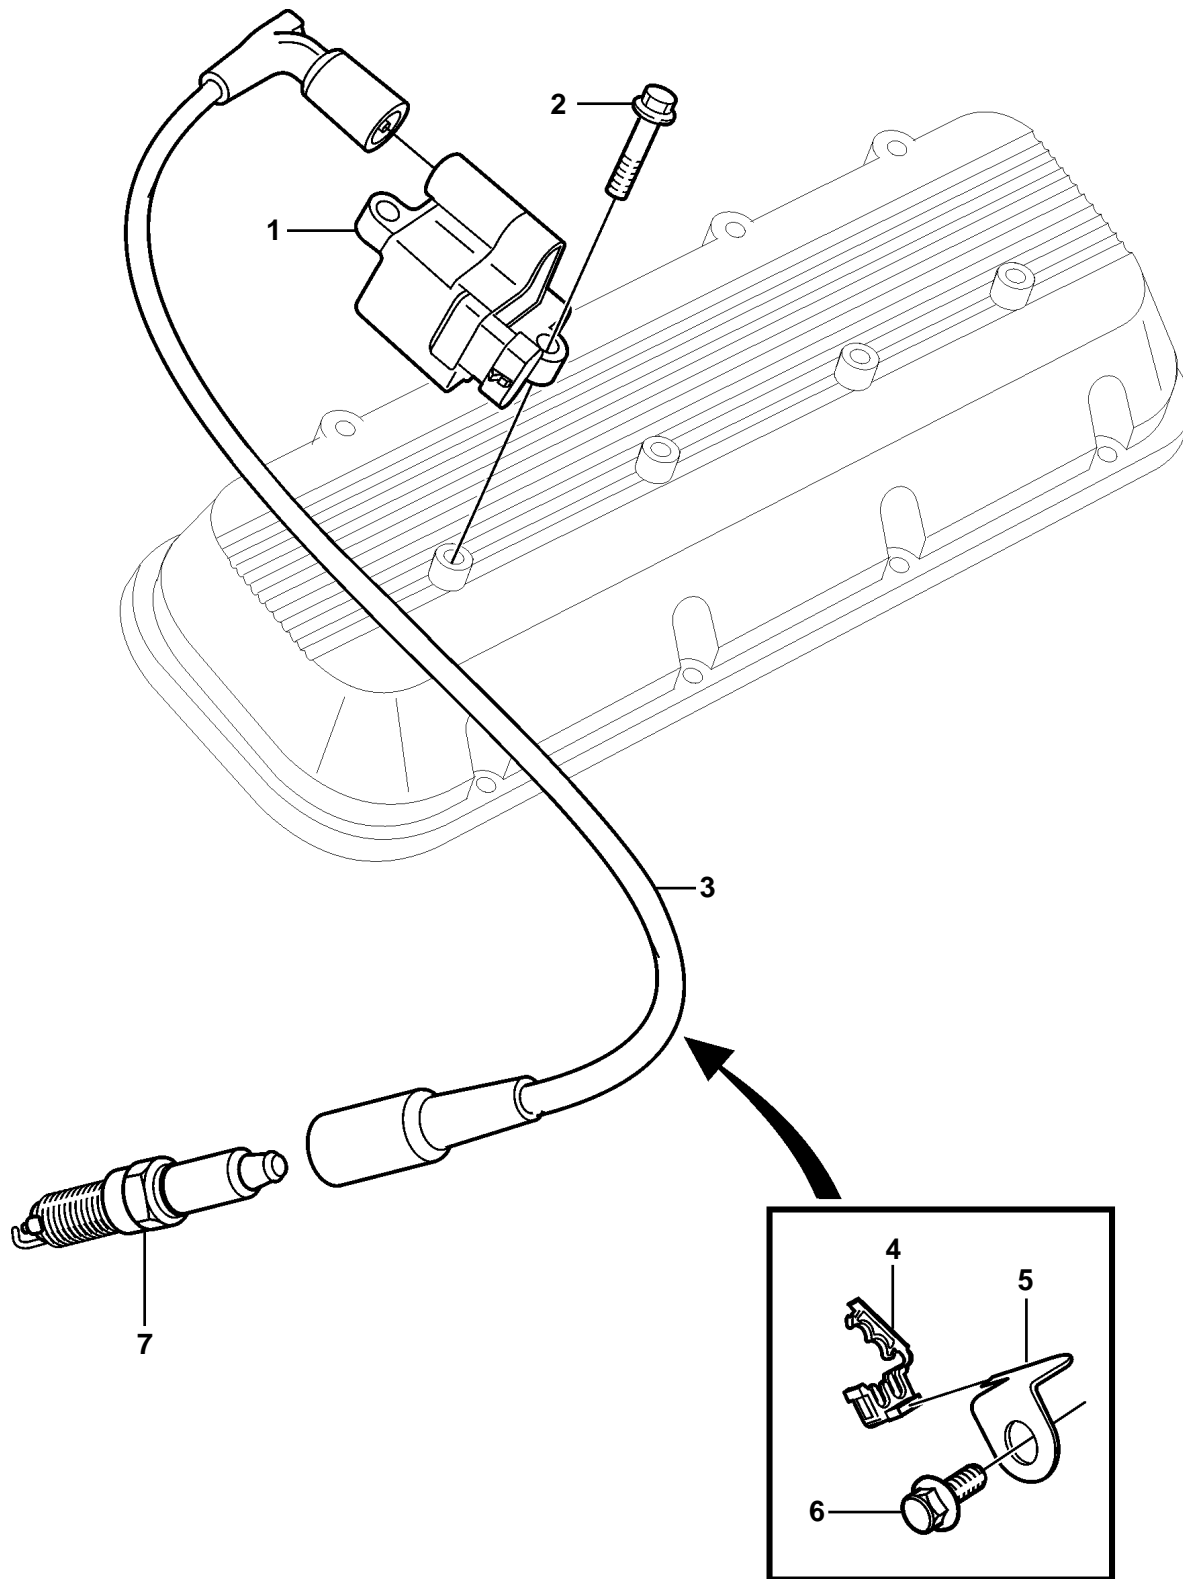

8.1Gi-F, 8.1Gi-FF, 8.1GXi-E, 8.1GXi-EF, 8.1OSi-B, 8.1OSi-BF, 8.1GiI-F, 8.1GXiI-E

8.1Gi-F, 8.1Gi-FF, 8.1GXi-E, 8.1GXi-EF, 8.1OSi-B, 8.1OSi-BF, 8.1GiI-F, 8.1GXil-E

REF	PART NO.	QTY	DESCRIPTION	NOTES
1	3859078	8	Ignition coil	
2	3861258	16	Screw	
3	3861295	1	Ignition cable kit	
4	3861377	12	Retainer	
5	3861392	4	Bracket	
6	946441	2	Screw	
7	3861326	2	Spark plug kit	4 PACK
	3861327	X	Spark plug kit	24 PACK