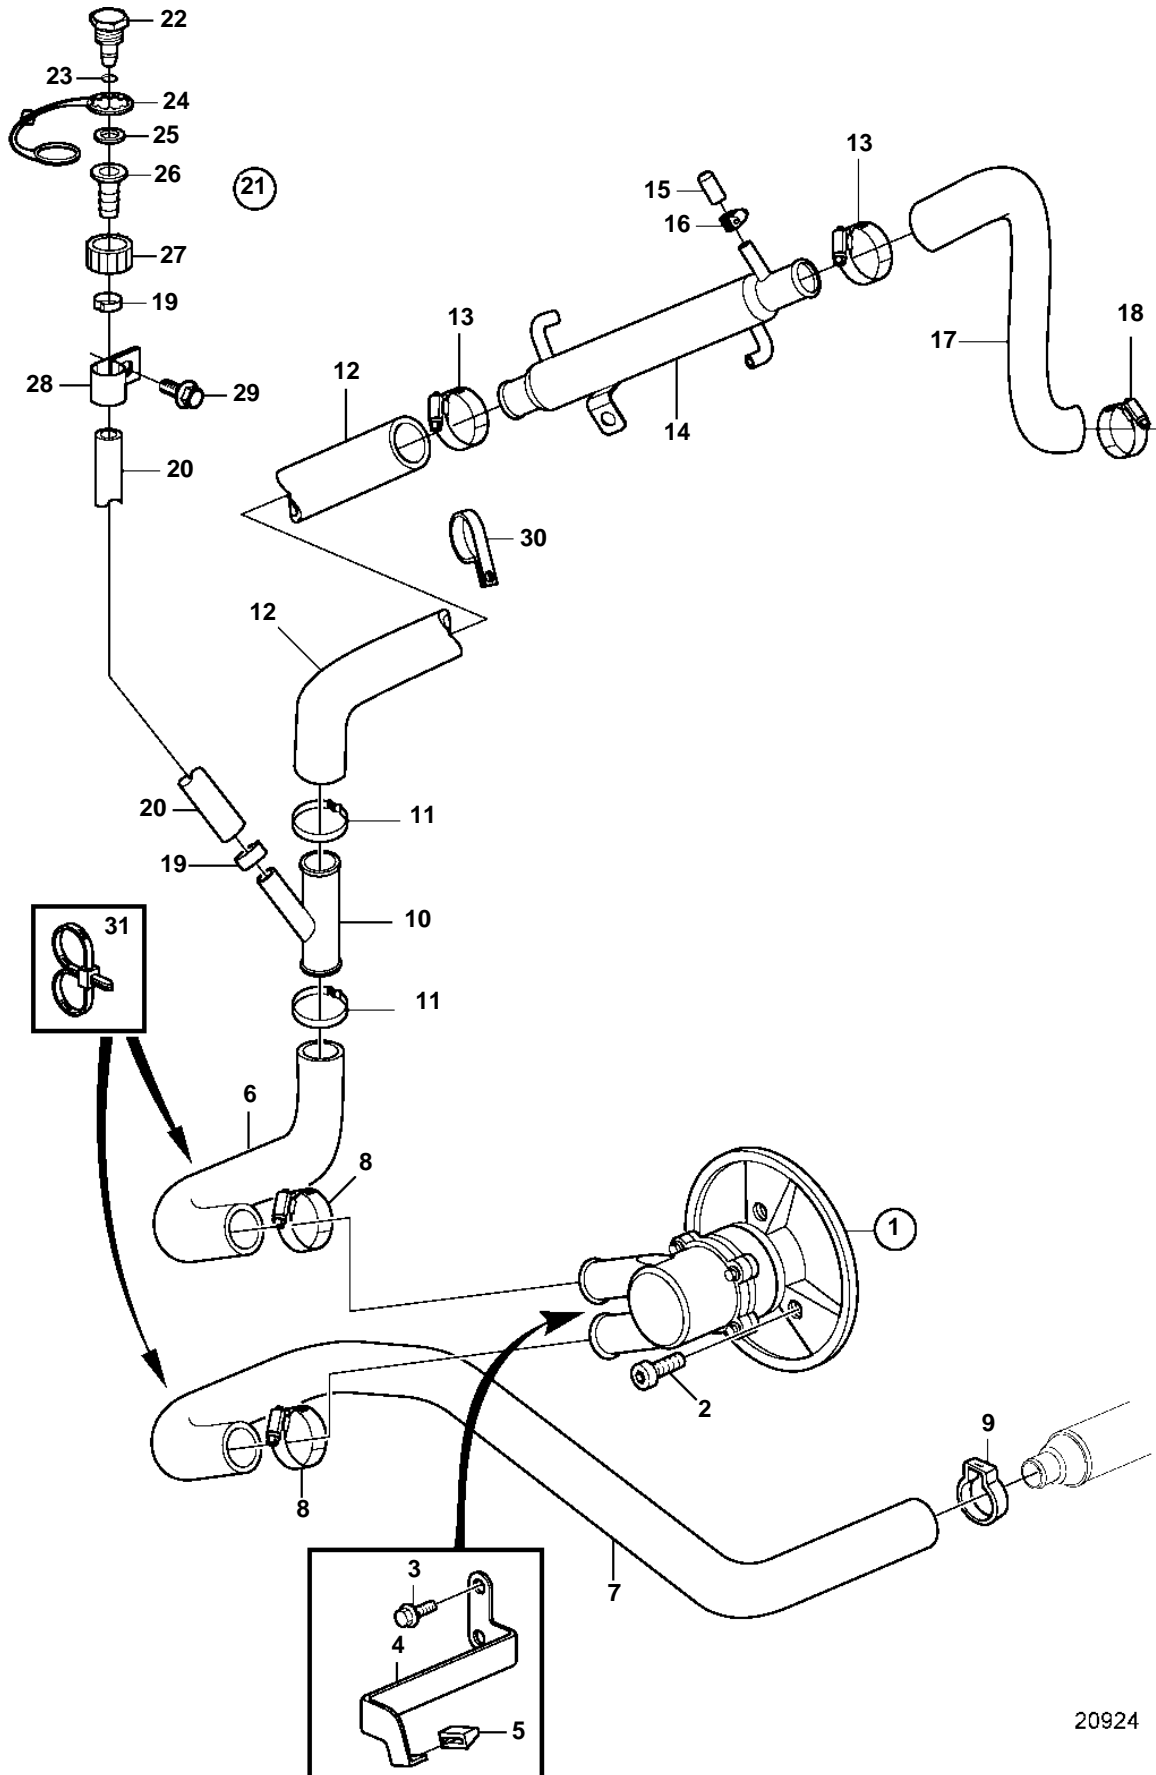

8.1Gi-F, 8.1GXi-E

20924

8.1Gi-F, 8.1GXi-E

REF	PART NO.	QTY	DESCRIPTION
1	3862484	1	Sea water pump
2	959240	3	Screw
3	946441	2	Screw
4	3860797	1	Bracket
5	3857954	1	Stop
6	3862691	1	Hose
7	3860922	1	Hose
8	3863440	2	Clamp
9	982644	1	Clamp
10	3862699	1	T-pipe
11	982645	2	Clamp
12	3862692	1	Hose
13	3863444	3	Clamp
14		1	Oil cooler
15	3856766	1	Cap
16	3860413	1	Clamp
17	3808262	1	Hose
18	3812302	1	Clamp
19	983146	2	Clamp
20	3857823	1	Hose
21	3807440	1	Flushing connection
22		1	· Cap
23	942978	1	· O-ring
24	3862082	1	· Retainer
25	3807664	1	· Seal
26		1	· Connector
27		1	· Connector
28	3862891	1	Clamp
29	982285	1	Flange screw
30	3853312	1	Clamp, loop
31	3850115	1	Strip clamp