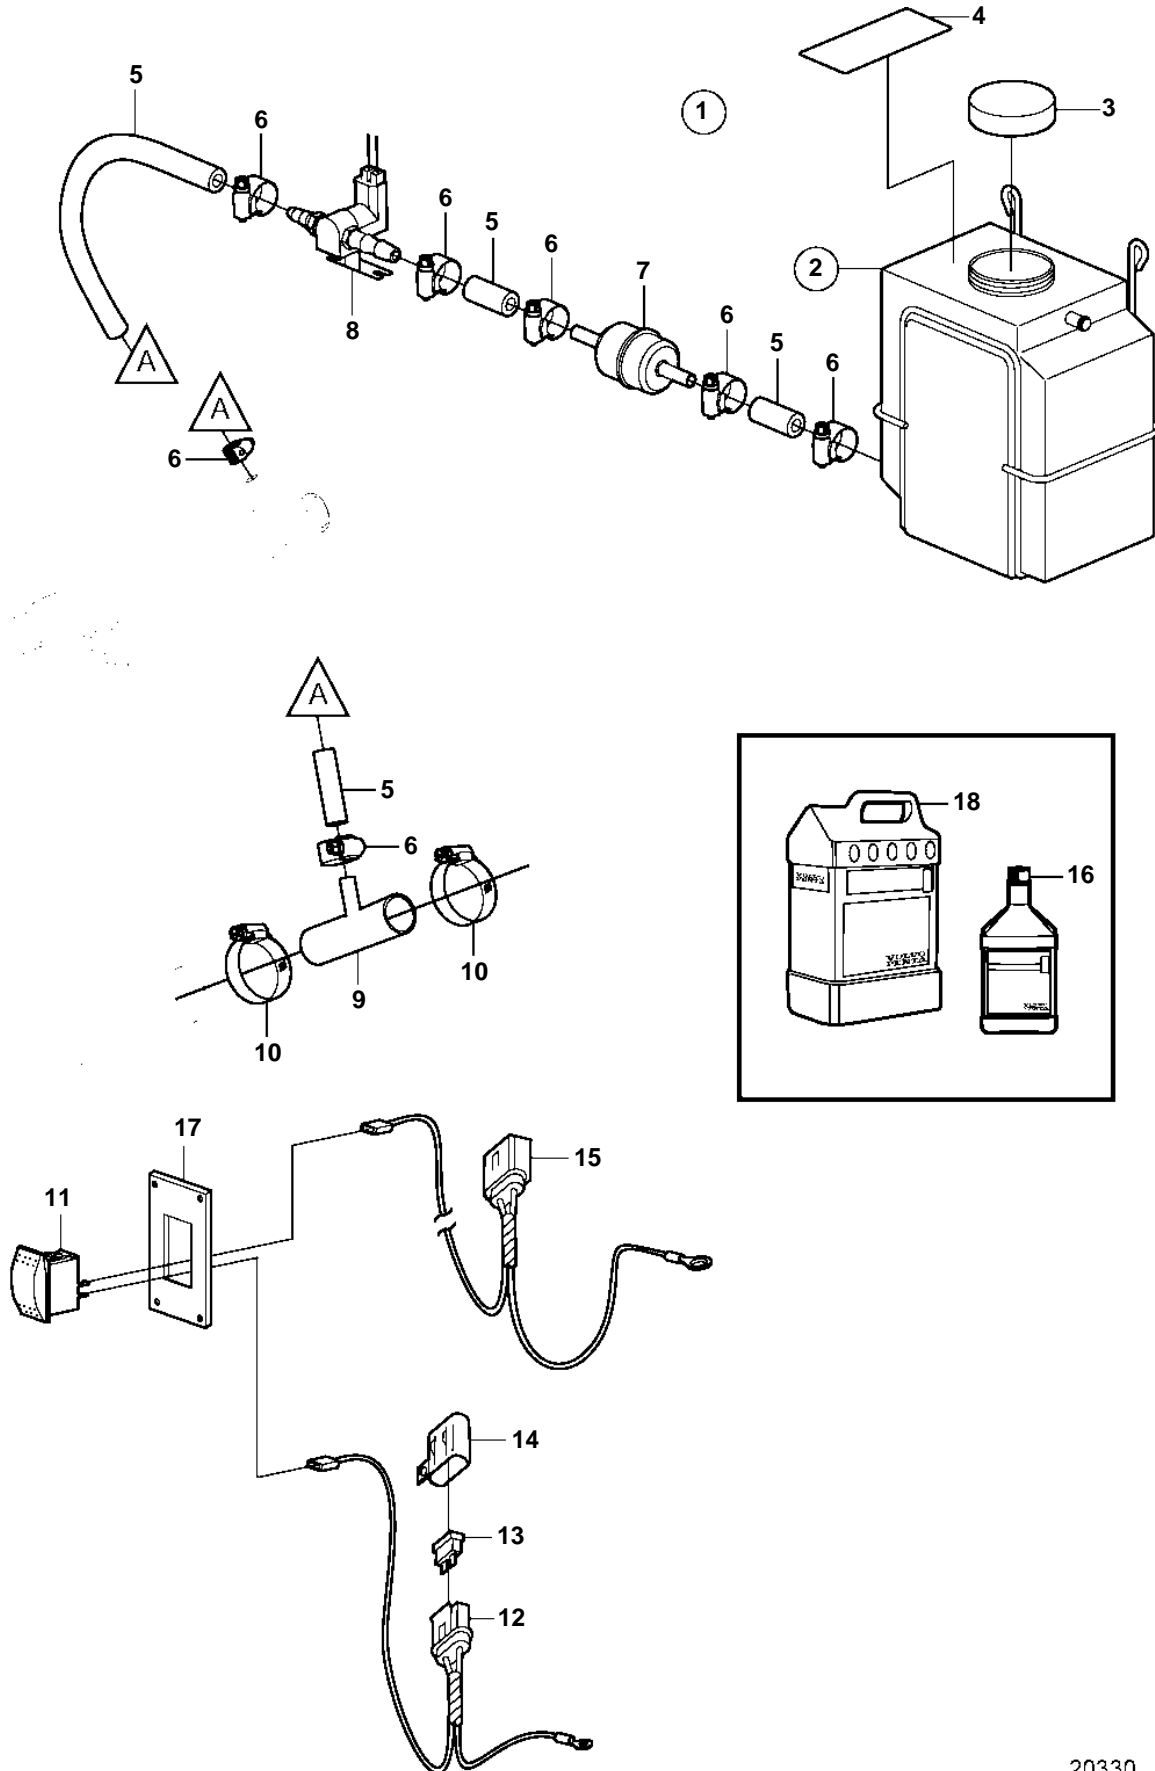

8.1Gi-F, 8.1Gi-FF, 8.1GXi-E, 8.1GXi-EF, 8.1Giil-F, 8.1GXii-E

8.1Gi-F, 8.1Gi-FF, 8.1GXi-E, 8.1GXi-EF, 8.1Gii-F, 8.1GXii-E

REF	PART NO.	QTY	DESCRIPTION	NOTES
1	41103101	1	Cleaner kit, Nuetra-Salt™	
2	3862039	1	• Tank	
		1	• • Bracket	NOT SERVICED
3	3858990	1	• • Cap	
4	7741899	1	• Decal	
5		1	• Hose	CUT
6	3853794	6	• Clamp	
7	3587530	1	Filter	
8	3862492	1	• Solenoid valve	
9	3862940	1	• T-nipple	
10	3853786	4	Clamp	
11	3862491	1	• Switch	
12	3862489	1	• Wiring harness	
13	983966	1	• • Fuse	1 AMP
14	8072808	1	• • Cover	
15	3862890	1	• Wiring harness	
16	41103103	1	• Neutralizing agent, Nuetra-Salt™	1 QUART (946ml)
17	3862899	1	• Switch plate	BLACK
	3862898	X	Switch plate	WHITE
	3862900	X	Switch plate	WOODGRAIN
18	41103102	X	Neutralizing agent, Nuetra-Salt™	1 GALLON (3.78L)