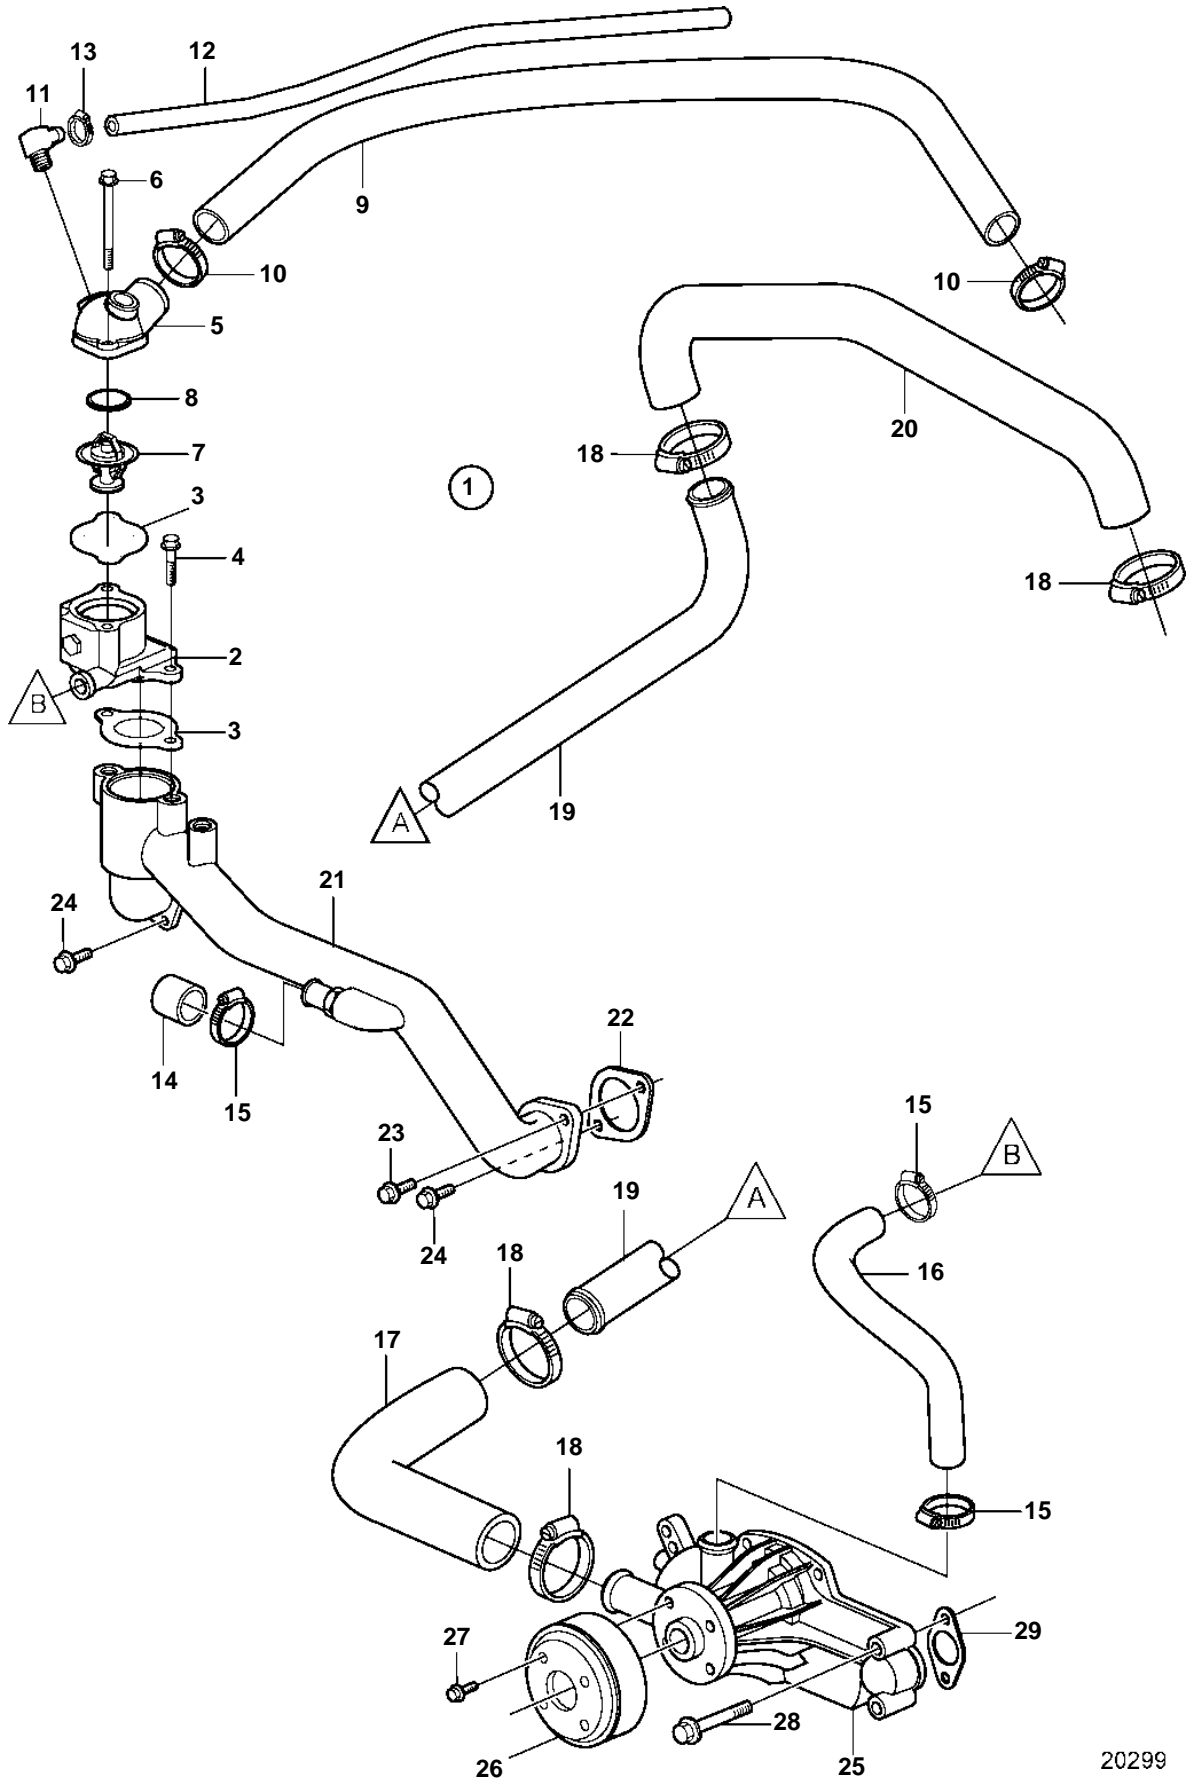

8.1GiI-F, 8.1GXil-E

8.1GiI-F, 8.1GXil-E

REF	PART NO.	QTY	DESCRIPTION	NOTES
1		1	Freshwater cool kit	
2	3851384	1	• Thermostat housing	
3	3852111	2	• Gasket	
4	3853401	1	• Screw	
5	3861410	1	• Thermostat housing	
6	965186	1	• Flange screw	L=50mm
	973096	1	• Flange screw	L=130mm
7	3831426	1	• Thermostat kit	
8	416033	1	• • Sealing ring	
9	3861402	1	• Hose	
10	3850422	2	• Clamp	
11	3860585	1	• Fitting	
12	3860957	1	• Hose	
13	3860413	2	• Clamp	
14	3852476	1	• Cap	
15	3853780	3	• Clamp	
16	3860953	1	• Hose	
17	3861433	1	• Hose	
18	3852098	4	• Clamp	
19	3861438	1	• Water pipe	
20	3861401	1	• Hose	
21	3861308	1	Pipe, crossover	
22	3861286	2	Gasket	
23	965185	1	Flange screw	
24	3861245	3	Screw	
25	3861341	1	Circulation pump	
26	3861313	1	Pulley	
27	3861254	4	Screw	
28	3861246	3	Screw	L=65mm
		1	Screw	L=95mm
29	3861285	2	Gasket	