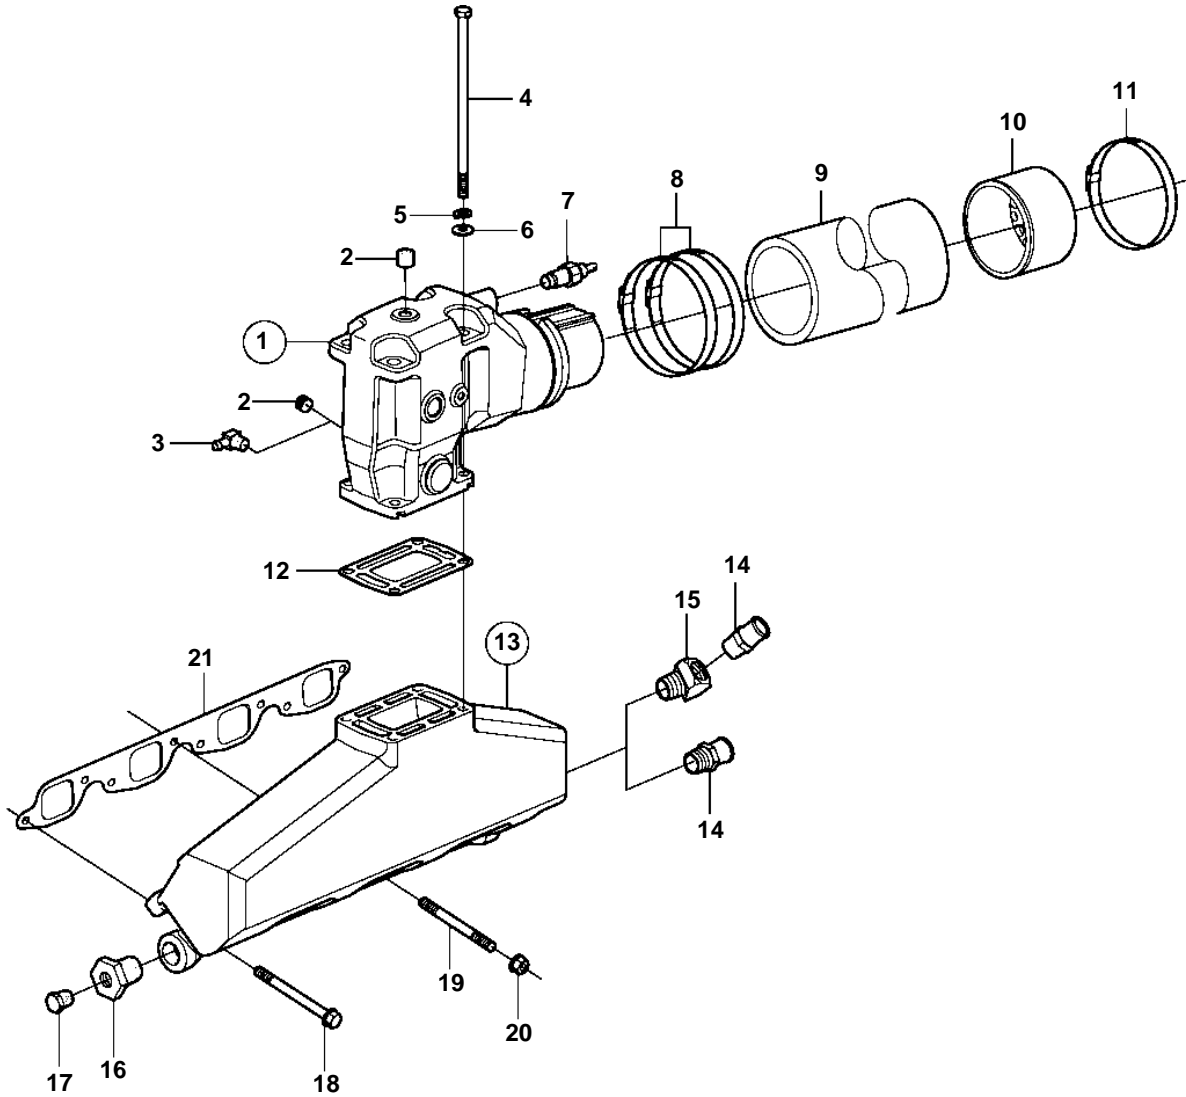

8.1GiI-E, 8.1GXil-D

8.1GiI-E, 8.1GXil-D

REF	PART NO.	QTY	DESCRIPTION	NOTES
1	3863061	2	Exhaust riser	
2	3850740	4	· Plug	
3	3853597	1	Elbow	
4	3852830	8	Screw	
5	3852002	8	Lock washer	
6	980933	8	Washer	
7	3862500	2	Temperature sensor	
8		X	Clamp	
9		X	Exhaust hose	
10	3588016	2	Exhaust pipe	
11	3863443	2	Clamp	
12	3863191	1	Gasket kit	Contains 2 riser gaskets.
13	3860855	2	Manifold	
14	3861159	2	Nipple	
15	983563	X	Elbow	
16	3861160	2	Fitting	
17	3850802	2	Plug	
18	945444	8	Flange screw	
19	982974	8	Stud	
20	945408	8	Flange nut	
21	3852472	2	Gasket	
22	3862907	X	Exhaust pipe kit	3.00" (76mm)
23	3850740	X	Plug	
24	3850999	X	Plug	
25	3863191	X	Gasket kit	Contains 2 riser gaskets.