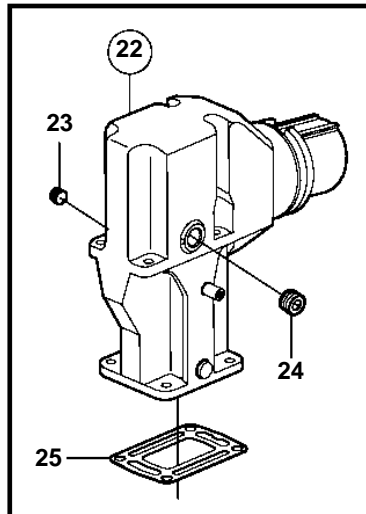

8.1GiI-E, 8.1GXil-D

8.1GiI-E, 8.1GXil-D

REF	PART NO.	QTY	DESCRIPTION	NOTES
1	3863061	2	Exhaust riser	
2	3850740	4	· Plug	
3	3853597	1	Elbow	
4	3852830	8	Screw	
5	3852002	8	Lock washer	
6	980933	8	Washer	
7	3862500	2	Temperature sensor	
8		X	Clamp	
9		X	Exhaust hose	
10	3588016	2	Exhaust pipe	
11	3863443	2	Clamp	
12	3863191	1	Gasket kit	Contains 2 riser gaskets.
13	3860855	2	Manifold	
14	3861159	2	Nipple	
15	983563	X	Elbow	
16	3861160	2	Fitting	
17	3850802	2	Plug	
18	945444	8	Flange screw	
19	982974	8	Stud	
20	945408	8	Flange nut	
21	3852472	2	Gasket	
22	3862907	X	Exhaust pipe kit	3.00" (76mm)
23	3850740	X	Plug	
24	3850999	X	Plug	
25	3863191	X	Gasket kit	Contains 2 riser gaskets.