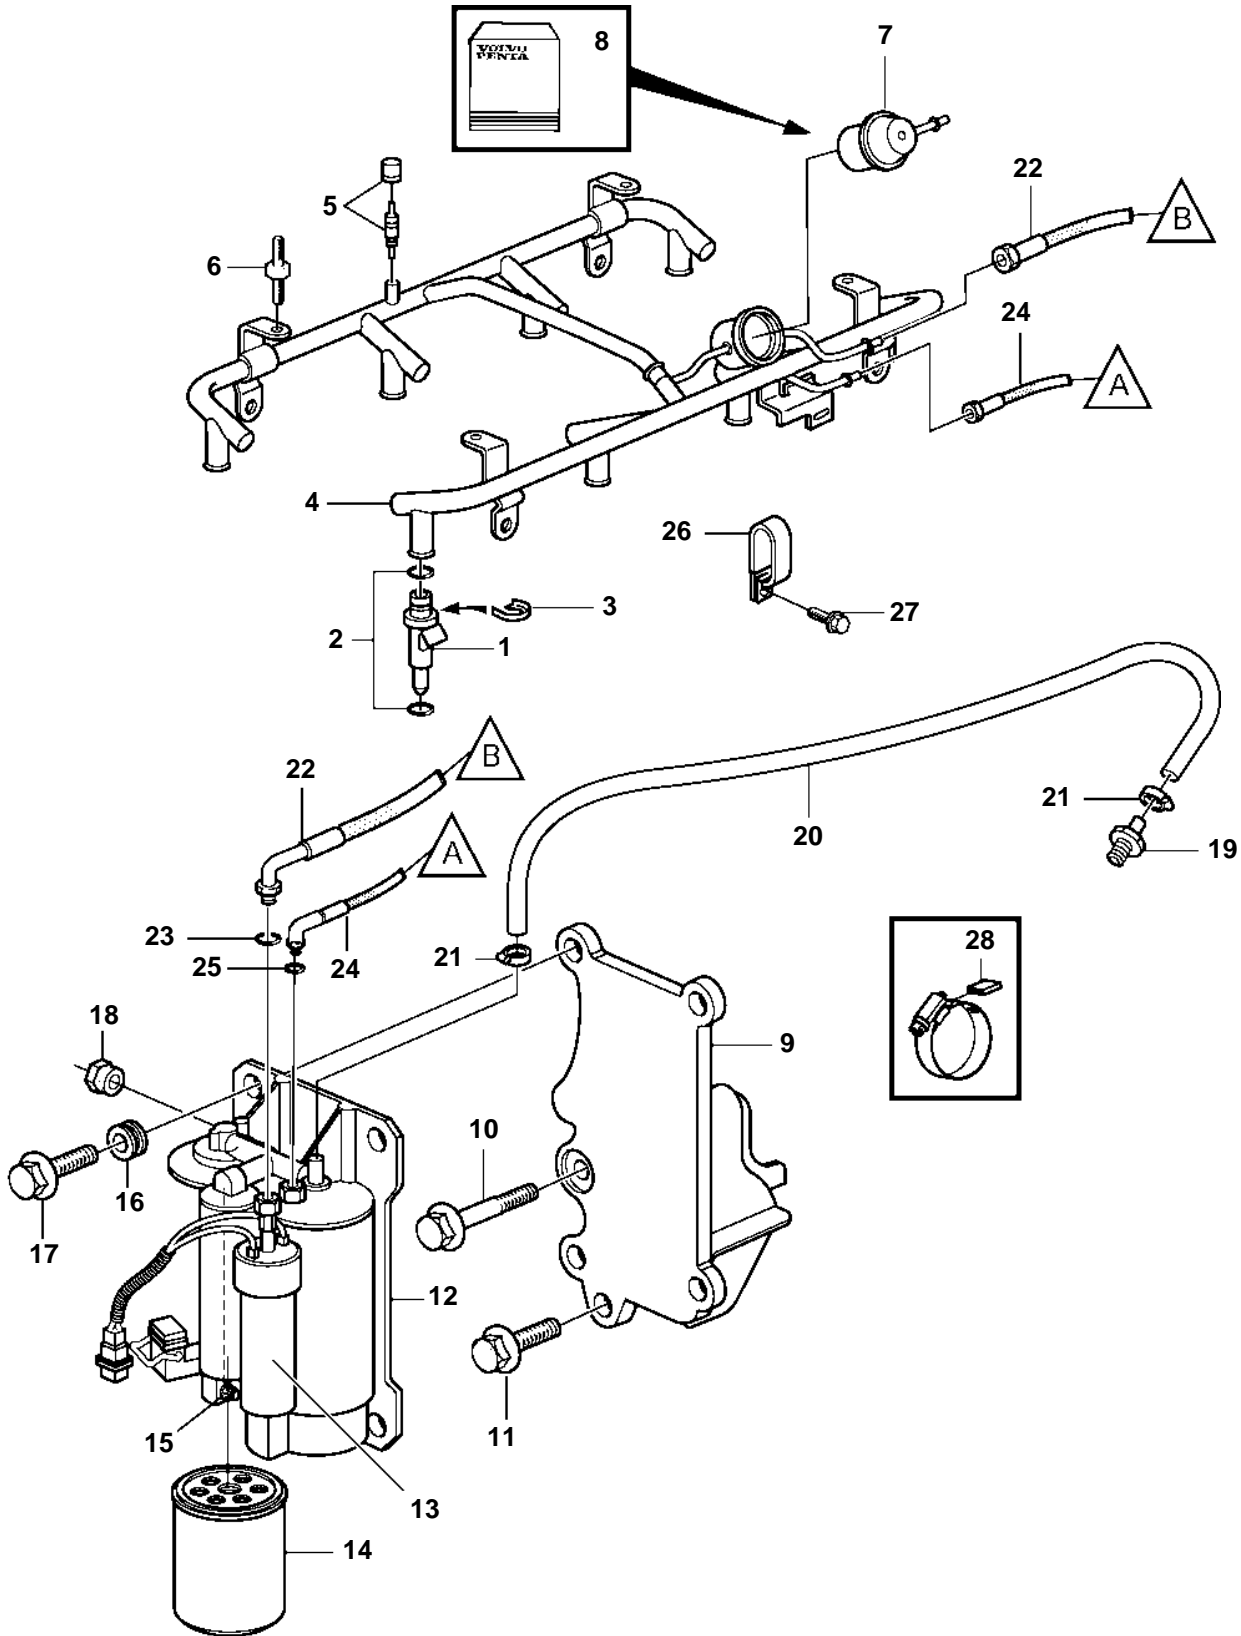

8.1Gi-EF, 8.1GXi-DF, 8.1OSi-AF

8.1Gi-EF, 8.1GXi-DF, 8.1OSi-AF

REF	PART NO.	QTY	DESCRIPTION	NOTES
1	3861278	8	Injector	
2	3861291	1	Sealing kit	
3	3861293	1	Retainer kit	
4	3861280	1	Fuel pipe	
5	3857698	1	Valve	
		1	· Cap	
6	3861320	2	Stud	
7	3808522	1	Pressure regulator	
8	3861268	1	Sealing kit	
9	3860956	1	Bracket	
10	973093	1	Flange screw	
11	973086	1	Flange screw	
12	3861355	1	Fuel pump kit	
13	3588865	1	· Fuel pump kit	HIGH PRESSURE PUMP
14	3862228	1	· Fuel filter	
15	3853616	1	· Protective cap	
16	3861396	4	· Rubber bushing	
17	982702	2	Flange screw	L=25mm
	3860834	2	Screw	L=22mm
18	3857816	1	Bushing	
19	3860290	1	Impulse limiter	
20	3860284	1	Hose	
21	3860413	2	Clamp	
22	3861722	1	Fuel line	
23	3850423	1	· O-ring	
24	3861721		· Fuel line	
25	3850424	1	· O-ring	
26	3860412	3	Clamp	
27		3	Screw	
28	3861999	2	Cover	W=0.300" (7.6mm)