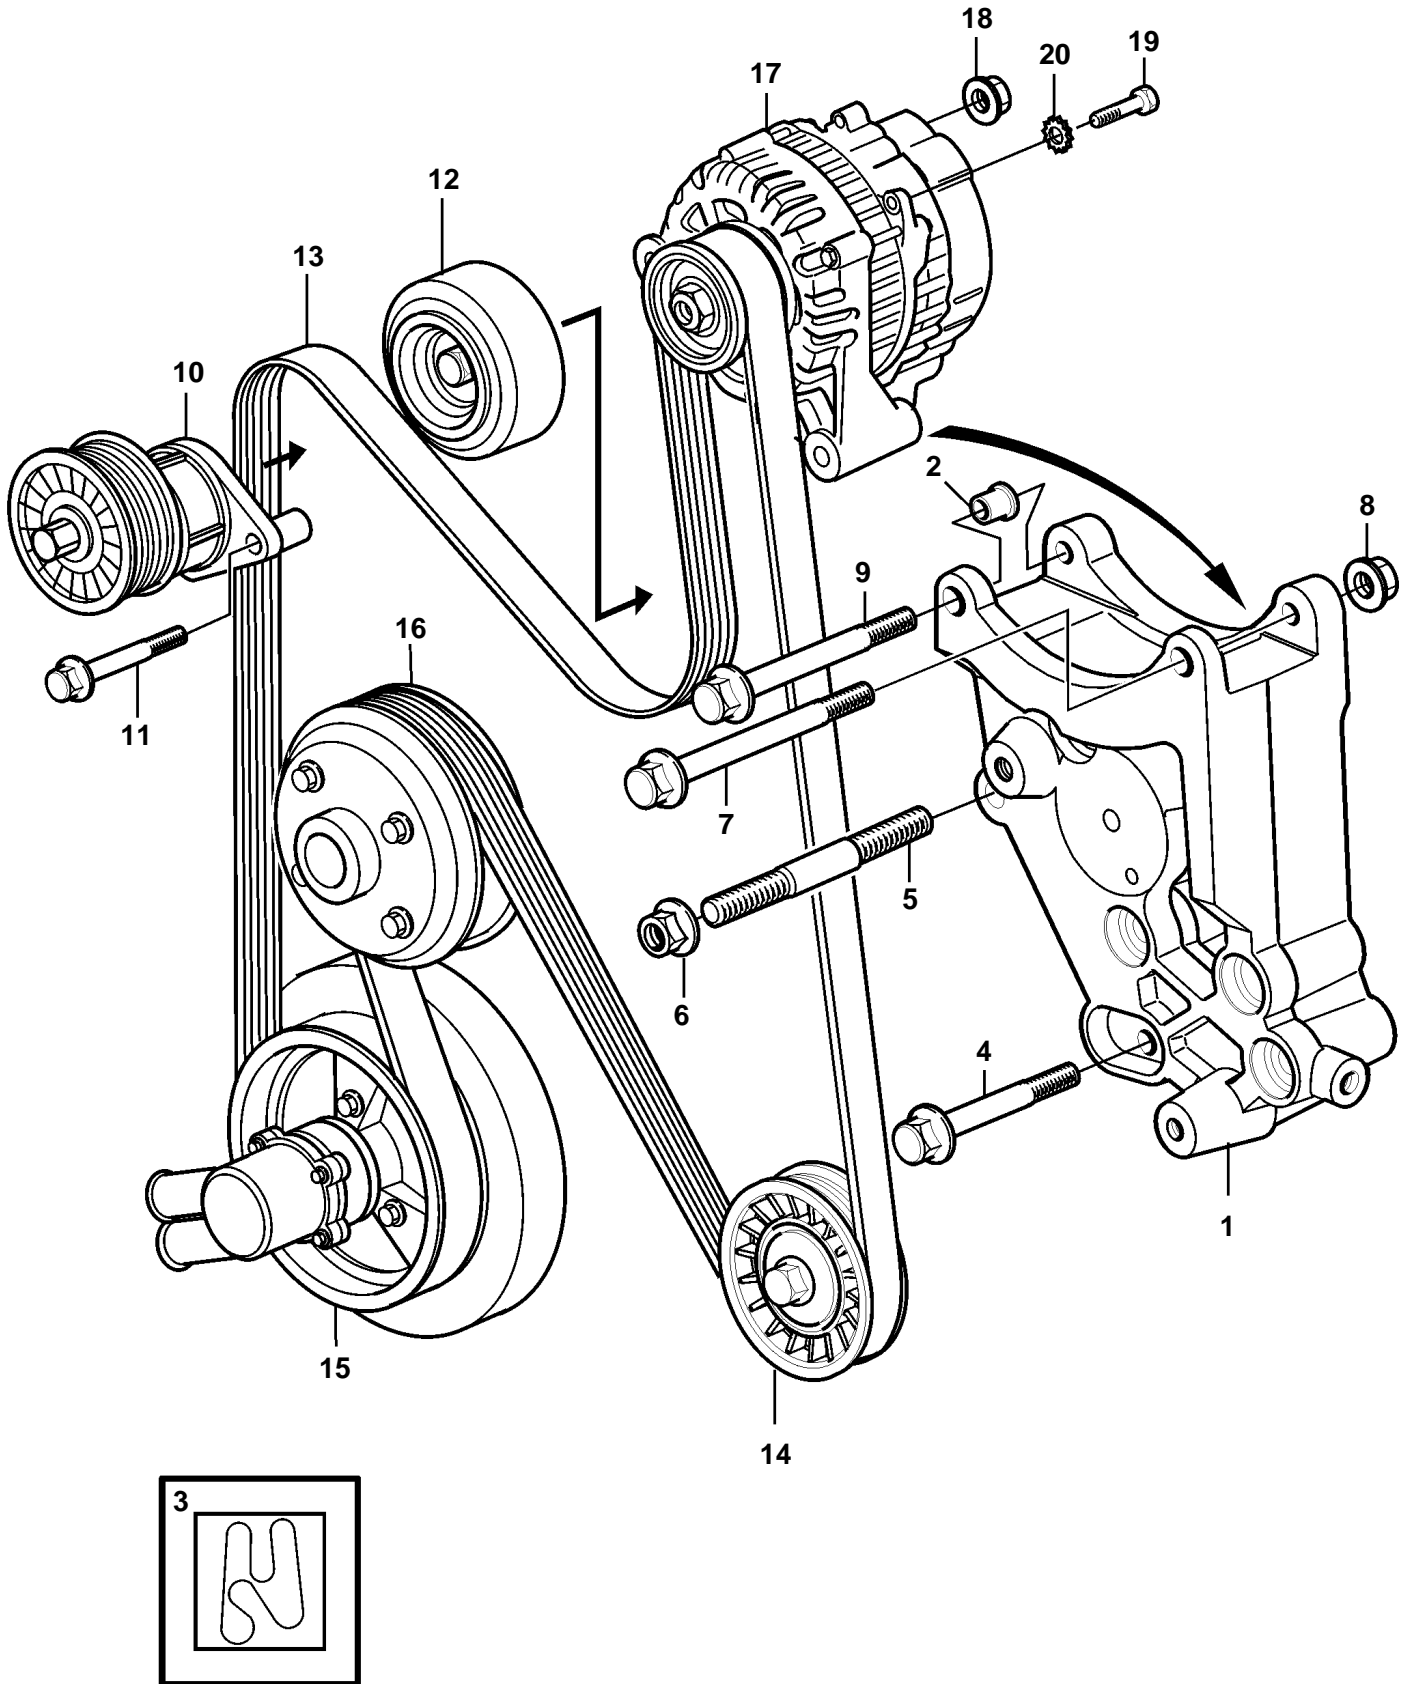

8.1GiI-E, 8.1GXil-D

8.1GiI-E, 8.1GXii-D

REF	PART NO.	QTY	DESCRIPTION
1	3863179	1	Bracket
2	3863175	2	· Bushing
3	3861668	1	Decal
4	965189	3	Flange screw
5	3861018	1	Stud
6	971098	1	Flange lock nut
7	8277002	1	Screw
8	971098	1	Flange lock nut
9	965189	1	Flange screw
10	3587858	1	Belt tensioner
11	965187	2	Screw
12	3861009	1	Pulley
13	3862615	1	Drive belt
14	3860201	1	Pulley
15		1	Pumpsea water
16		1	Pulleycirculation pump
17	3862665	1	Alternator
18	945408	1	Flange nut
19	3852208	1	Screw
20	3852520	1	Washer