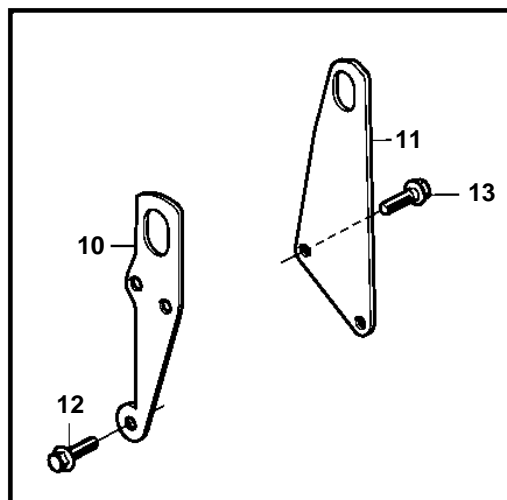

8.1Gi-E, 8.1Gi-EF, 8.1GXi-D, 8.1GXi-DF, 8.1OSi-A, 8.1OSi-AF, 8.1GiI-E, 8.1GXiI-D

19372

8.1Gi-E, 8.1Gi-EF, 8.1GXi-D, 8.1GXi-DF, 8.1OSi-A, 8.1OSi-AF, 8.1GiI-E, 8.1GXil-D

| REF | PART NO. | QTY | DESCRIPTION | NOTES |
|-----|----------|-----|---------------|-----------|
| 1 | 3808517 | 1 | Cylinder head | STARBOARD |
| | 3808518 | 1 | Cylinder head | PORT |
| 1A | | 2 | · Plug | |
| 2 | 3861284 | 1 | Gasket | STARBOARD |
| | 3861283 | 1 | Gasket | PORT |
| 3 | 3861253 | 8 | Screw | L=52mm |
| 4 | 3861252 | 4 | Screw | L=86mm |
| 5 | 3861251 | 24 | Screw | L=103mm |
| 6 | 3859080 | 2 | Valve cover | |
| 7 | 3861287 | 2 | · Gasket | |
| 8 | 3861260 | 14 | Screw | |
| 9 | 3861282 | 14 | Gasket | |
| 10 | 3860920 | 1 | Bracket | PORT |
| 11 | 3860921 | 1 | Bracket | STARBOARD |
| 12 | 965185 | 1 | Flange screw | |
| 13 | 982702 | 2 | Flange screw | |