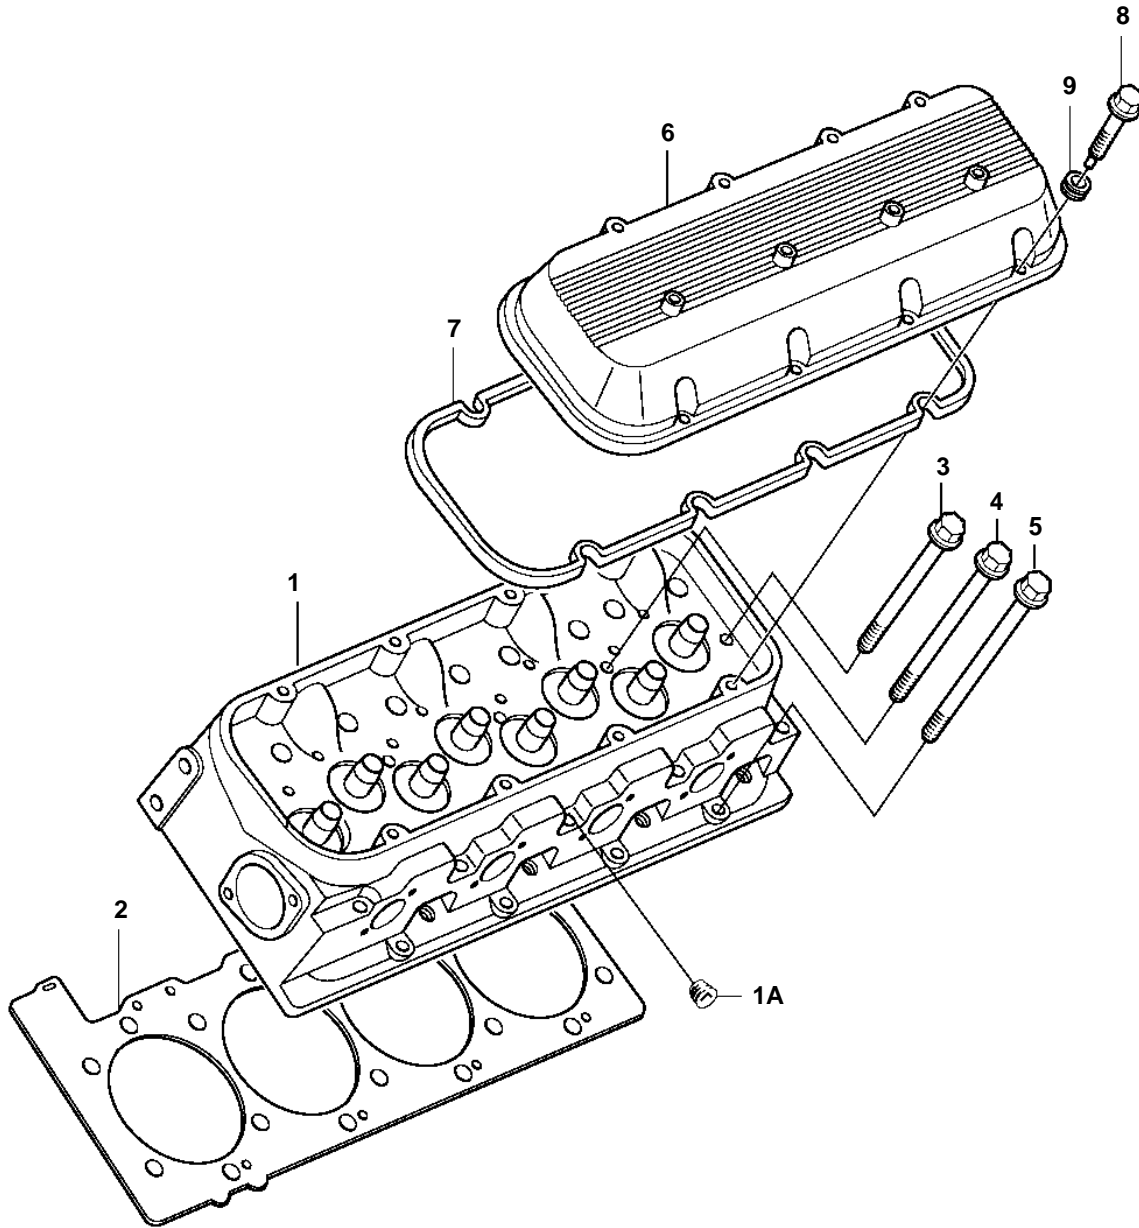

8.1Gi-E, 8.1Gi-EF, 8.1GXi-D, 8.1GXi-DF, 8.1OSi-A, 8.1OSi-AF, 8.1GiI-E, 8.1GXiI-D

19372

8.1Gi-E, 8.1Gi-EF, 8.1GXi-D, 8.1GXi-DF, 8.1OSi-A, 8.1OSi-AF, 8.1GiI-E, 8.1GXil-D

| REF | PART NO. | QTY | DESCRIPTION | NOTES |
|-----|----------|-----|---------------|-----------|
| 1 | 3808517 | 1 | Cylinder head | STARBOARD |
| | 3808518 | 1 | Cylinder head | PORT |
| 1A | | 2 | · Plug | |
| 2 | 3861284 | 1 | Gasket | STARBOARD |
| | 3861283 | 1 | Gasket | PORT |
| 3 | 3861253 | 8 | Screw | L=52mm |
| 4 | 3861252 | 4 | Screw | L=86mm |
| 5 | 3861251 | 24 | Screw | L=103mm |
| 6 | 3859080 | 2 | Valve cover | |
| 7 | 3861287 | 2 | · Gasket | |
| 8 | 3861260 | 14 | Screw | |
| 9 | 3861282 | 14 | Gasket | |
| 10 | 3860920 | 1 | Bracket | PORT |
| 11 | 3860921 | 1 | Bracket | STARBOARD |
| 12 | 965185 | 1 | Flange screw | |
| 13 | 982702 | 2 | Flange screw | |