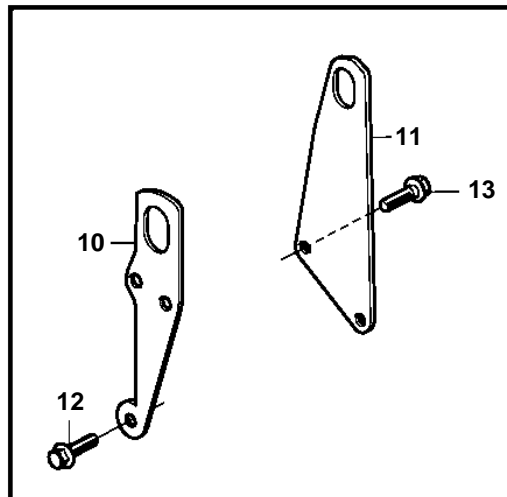

8.1Gi-E, 8.1Gi-EF, 8.1GXi-D, 8.1GXi-DF, 8.1OSi-A, 8.1OSi-AF, 8.1GiI-E, 8.1GXil-D

19372

8.1Gi-E, 8.1Gi-EF, 8.1GXi-D, 8.1GXi-DF, 8.1OSi-A, 8.1OSi-AF, 8.1GIl-E, 8.1GXil-D

REF	PART NO.	QTY	DESCRIPTION	NOTES
1	3861272	1	Cylinder head	STARBOARD
	3861273	1	Cylinder head	PORT
1A		2	· Plug	
2	3861284	1	Gasket	STARBOARD
	3861283	1	Gasket	PORT
3	3861253	8	Screw	L=52mm
4	3861252	4	Screw	L=86mm
5	3861251	24	Screw	L=103mm
6	3859080	2	Valve cover	
7	3861287	2	· Gasket	
8	3861260	14	Screw	
9	3861282	14	Gasket	
10	3860920	1	Bracket	PORT
11	3860921	1	Bracket	STARBOARD
12	965185	1	Flange screw	
13	982702	2	Flange screw	