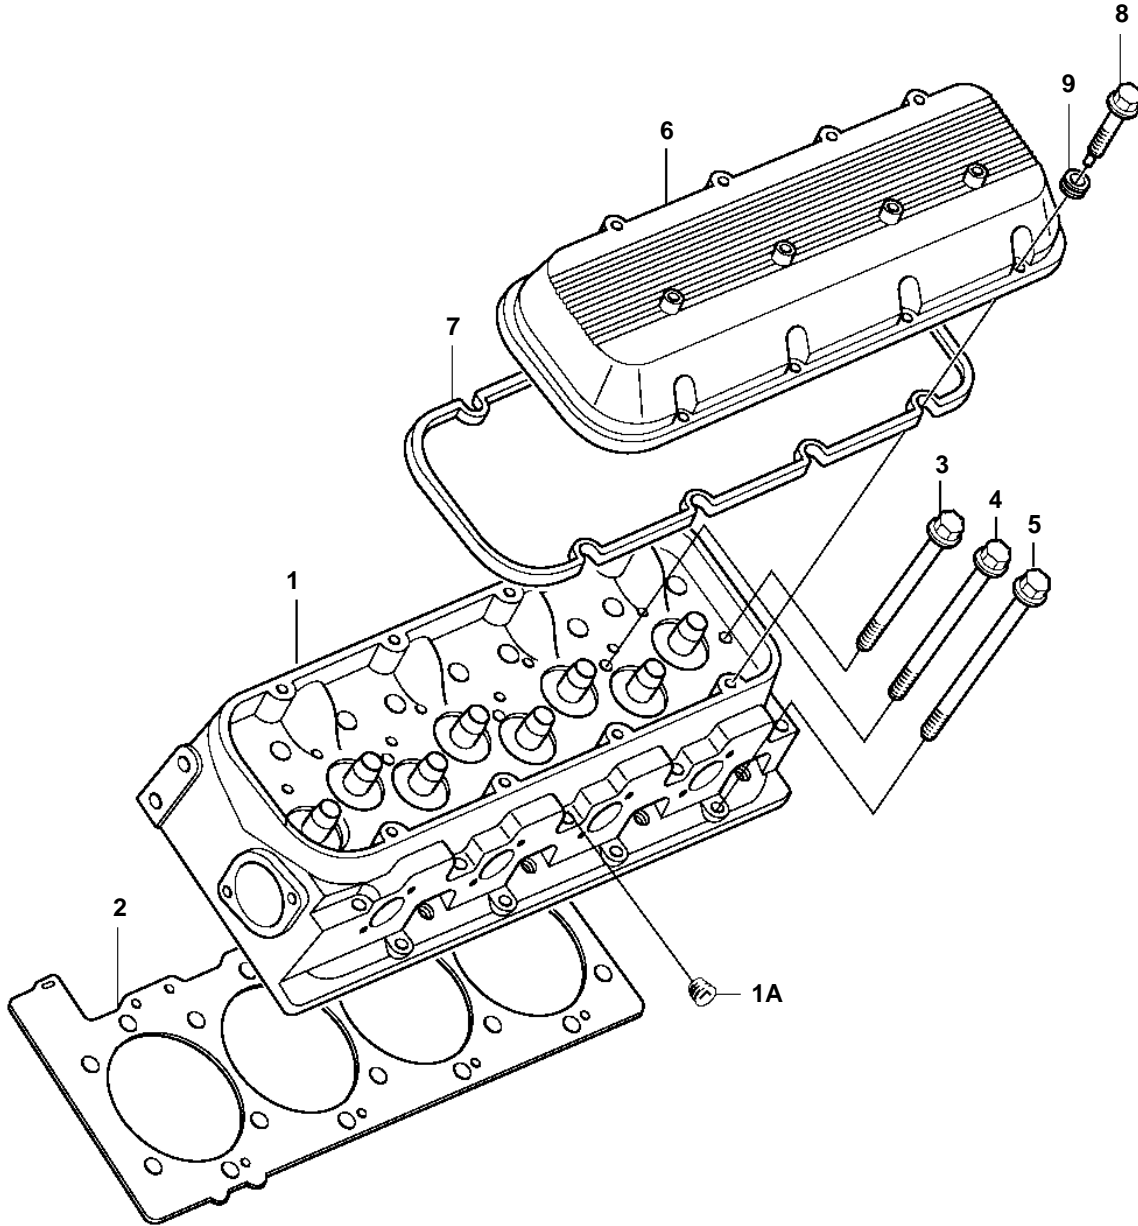

8.1Gi-E, 8.1Gi-EF, 8.1GXi-D, 8.1GXi-DF, 8.1OSi-A, 8.1OSi-AF, 8.1GiI-E, 8.1GXil-D

19372

8.1Gi-E, 8.1Gi-EF, 8.1GXi-D, 8.1GXi-DF, 8.1OSi-A, 8.1OSi-AF, 8.1GIl-E, 8.1GXil-D

REF	PART NO.	QTY	DESCRIPTION	NOTES
1	3861272	1	Cylinder head	STARBOARD
	3861273	1	Cylinder head	PORT
1A		2	· Plug	
2	3861284	1	Gasket	STARBOARD
	3861283	1	Gasket	PORT
3	3861253	8	Screw	L=52mm
4	3861252	4	Screw	L=86mm
5	3861251	24	Screw	L=103mm
6	3859080	2	Valve cover	
7	3861287	2	· Gasket	
8	3861260	14	Screw	
9	3861282	14	Gasket	
10	3860920	1	Bracket	PORT
11	3860921	1	Bracket	STARBOARD
12	965185	1	Flange screw	
13	982702	2	Flange screw	