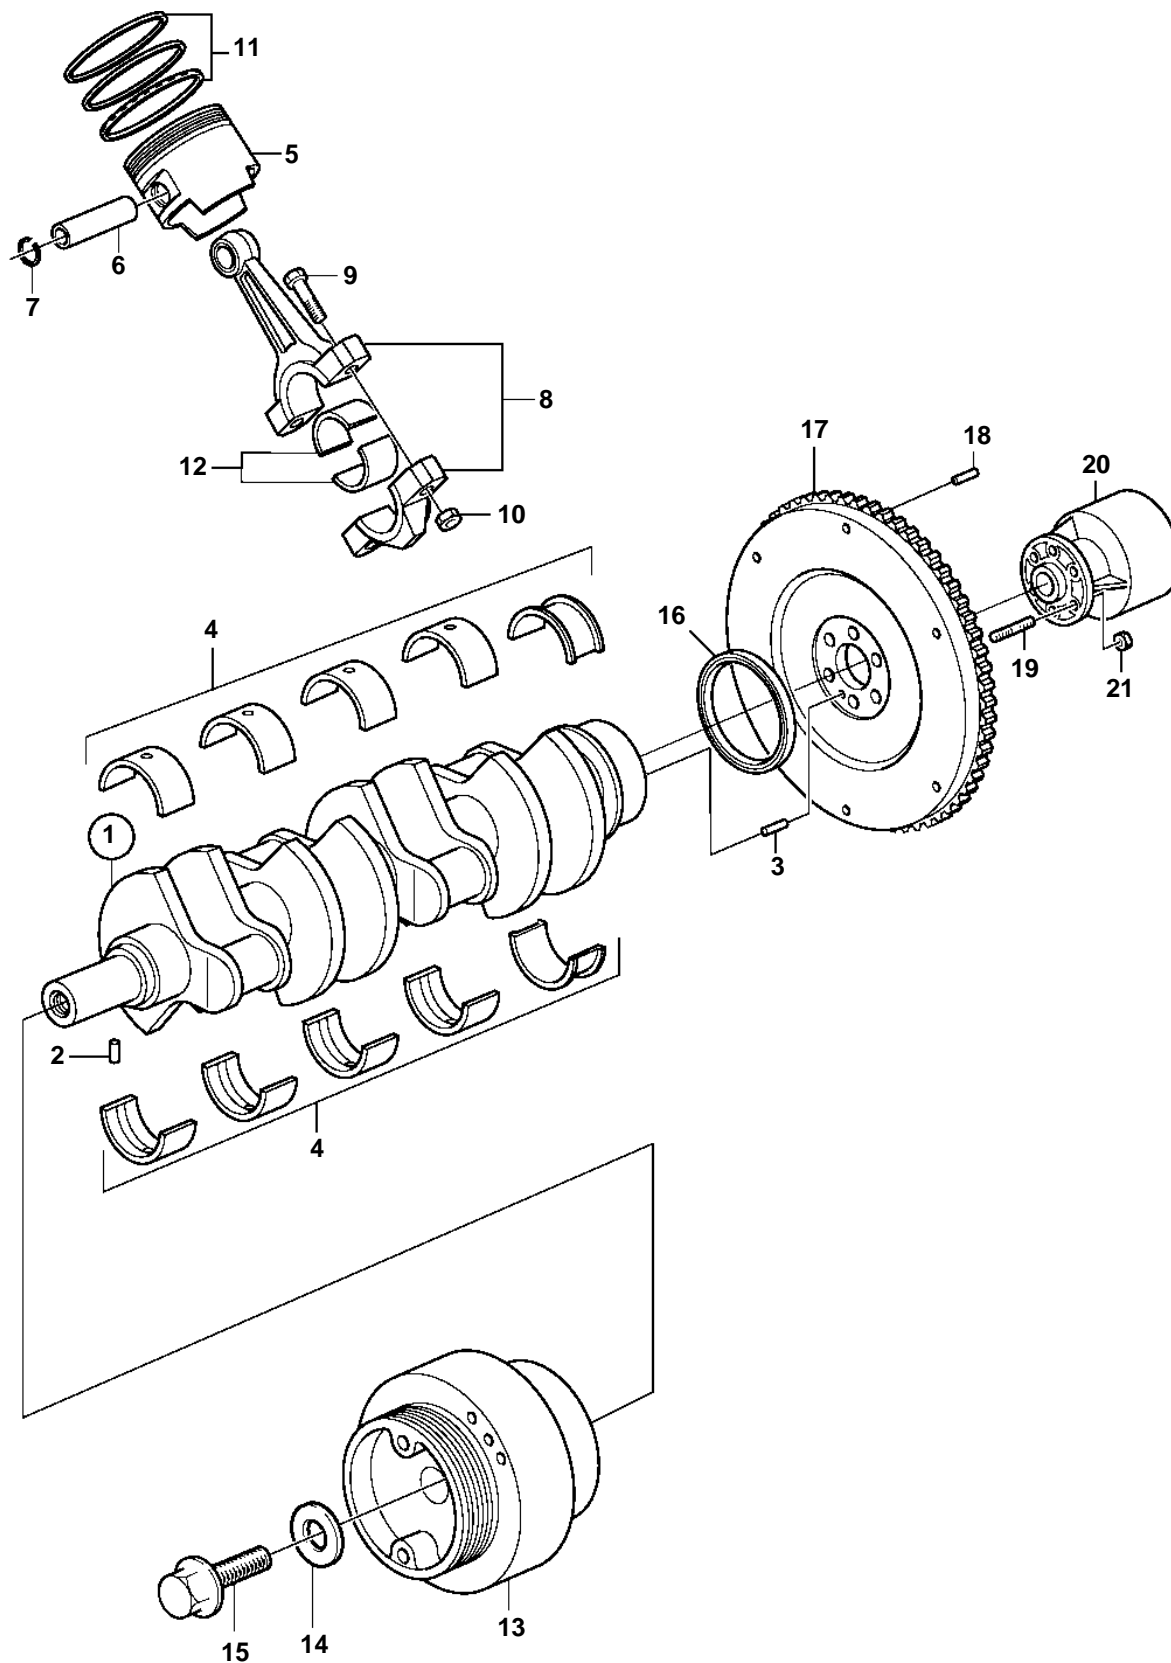

8.1Gi-E, 8.1Gi-EF, 8.1OSi-A, 8.1OSi-AF

8.1Gi-E, 8.1Gi-EF, 8.1OSi-A, 8.1OSi-AF

REF	PART NO.	QTY	DESCRIPTION	NOTES
1	3808530	1	Crankshaft	
2	3861307	1	· Locating pin	
3	3861303	1	· Pin	
4	3861236	1	Main bearing kit	
5	3808523	4	Piston kit	STD, STARBOARD
	3808525	4	Piston kit	STD, PORT
	3808526	X	Piston kit	O.S=0.030", S.B
	3808527	99	Piston kit	O.S=0.030", P
6		8	· Piston pin	FLOATING PISTON PIN
7	3818500	8	Snap ring	
8	3817694	8	Connecting rod	
9		16	· Screw	
10	3859077	16	· Nut	
11	3861311	8	Piston ring kit	STD
	3861312	X	Piston ring kit	O.S=0.030"
12	3861233	8	Big end bearing kit	
13	3861274	1	Absorber	
14	3861340	1	Washer	
15	3861264	1	Screw	
16	3861318	1	Seal	
17	3861277	1	Flywheel	
18	3861303	2	· Pin	
19	3861383	6	Stud	
20	3853962	1	Rubber coupling	
21	3853273	6	Lock nut	