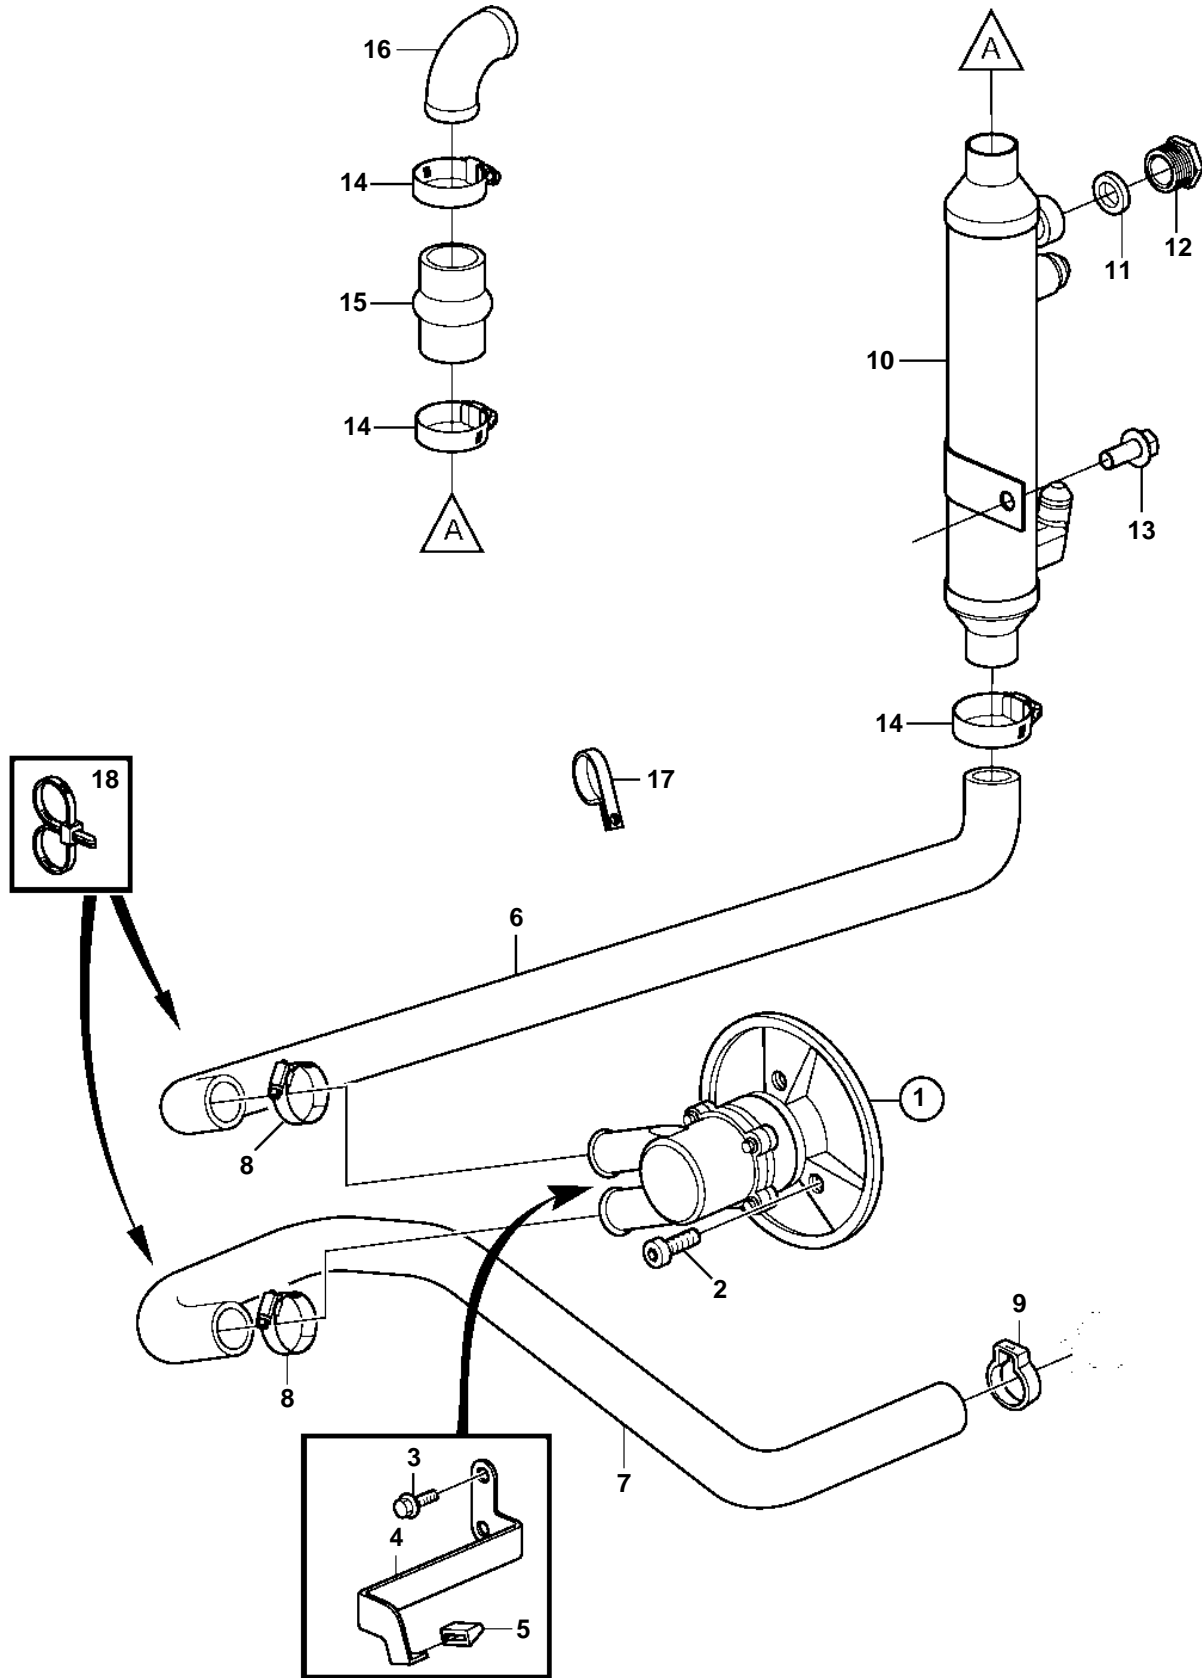

8.1GiI-E, 8.1GXil-D

8.1GiI-E, 8.1GXil-D

REF	PART NO.	QTY	DESCRIPTION	SEE SEC.	NOTES
1	3862484	1	Sea water pump	7075	
2	959240	3	Screw		
3	946441	2	Screw		
4	3860797	1	Bracket		
5	3857954	1	Stop		
6	3861400	1	Hose		
7	3860922	1	Hose		
8	3863440	2	Clamp		
9	982644	1	Clamp		
10	3863273	1	Oil cooler		
11	3862079	1	· Gasket		
12	3862656	1	Cap		PLASTIC
13	3853389	1	Screw		
14	3863440	3	Clamp		
15	3860021	1	Hose		
16		1	Elbow		
17	3853312	1	Clamp, loop		
18	3850115	1	Strip clamp		