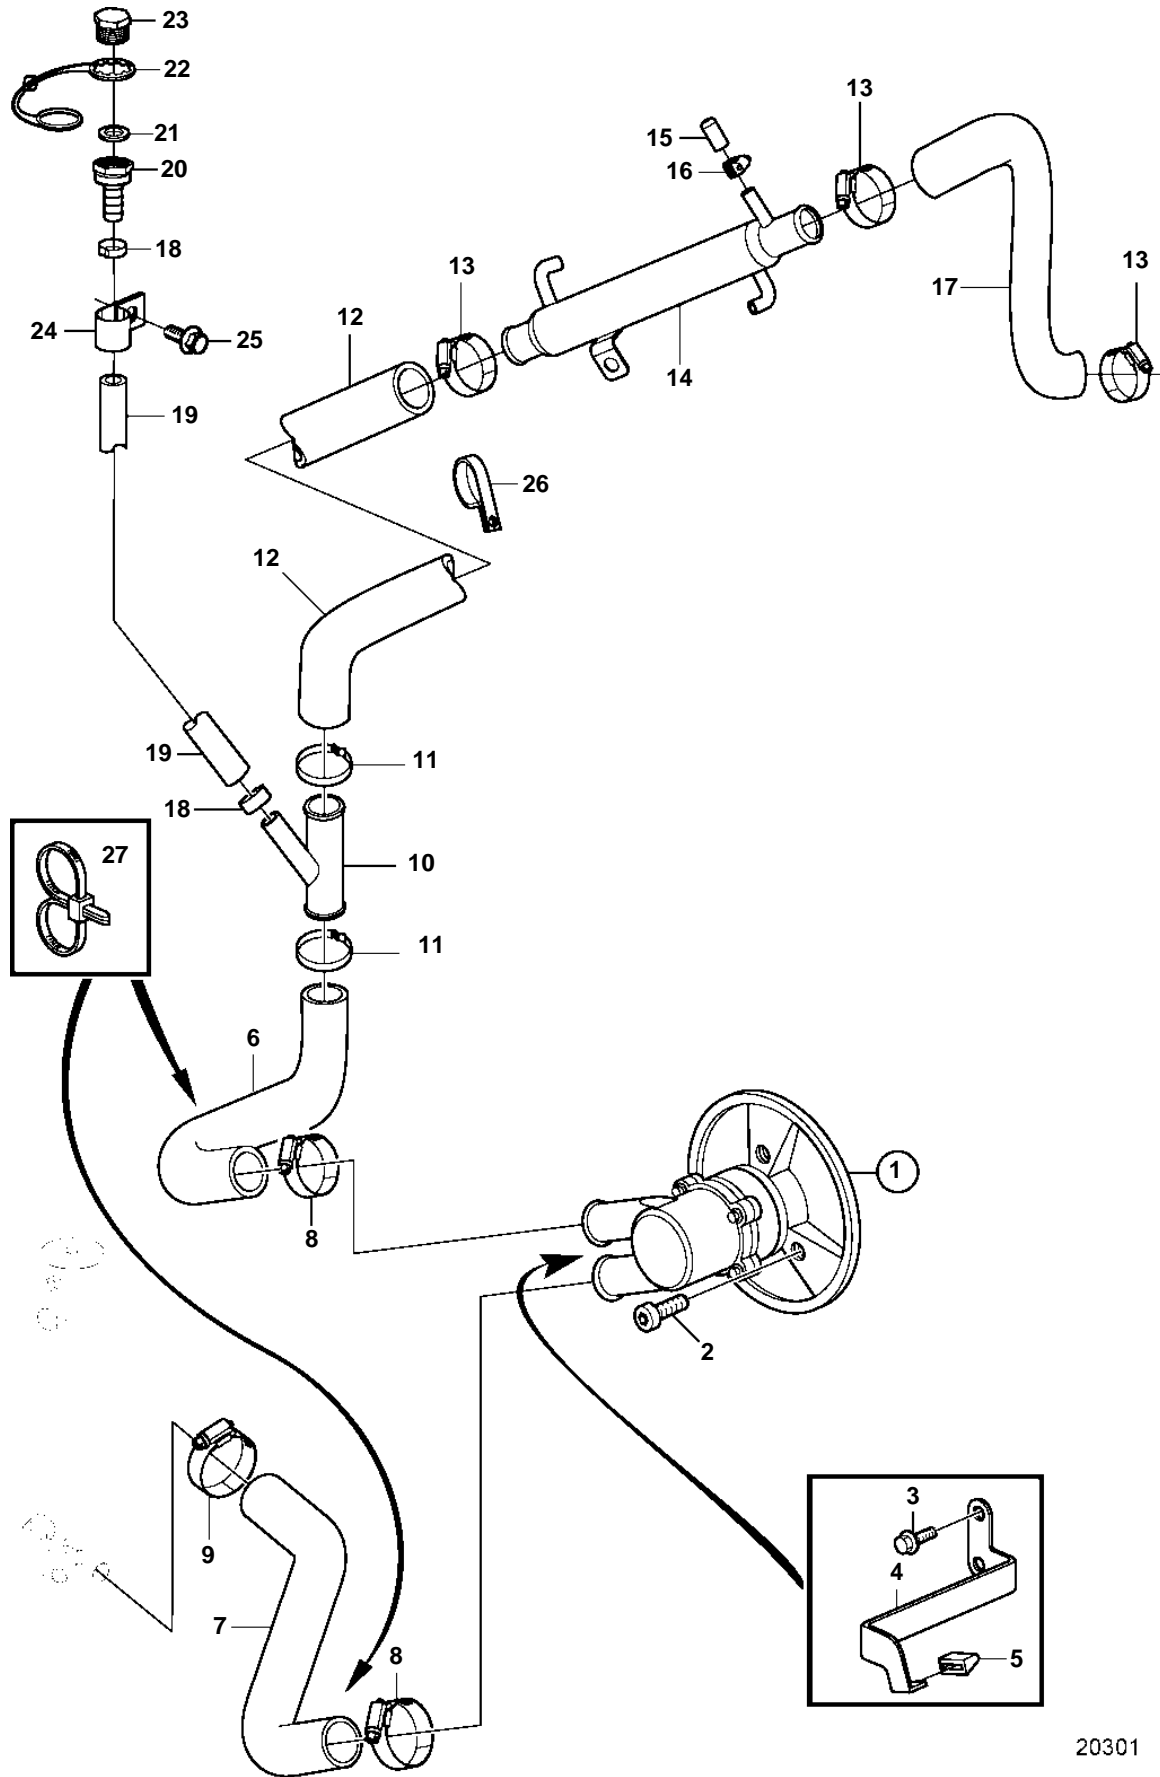

8.1Gi-E, 8.1Gi-EF, 8.1GXi-D, 8.1GXi-DF, 8.1OSi-A, 8.1OSi-AF

20301

8.1Gi-E, 8.1Gi-EF, 8.1GXi-D, 8.1GXi-DF, 8.1OSi-A, 8.1OSi-AF

REF	PART NO.	QTY	DESCRIPTION	NOTES
1	3862484	1	Sea water pump	
2	959240	3	Screw	
3	946441	2	Screw	
4	3860797	1	Bracket	
5	3857954	1	Stop	
6	3862691	1	Hose	
7	3860910	1	Hose	
	3860910	1	Hose	
8	3863440	2	Clamp	
9	3853786	1	Clamp	
10	3862699	1	T-pipe	
11	982645	2	Clamp	
12	3862692	1	Hose	
13	3863444	2	Clamp	
14		1	Oil coolersteering	
15	3856766	1	Cap	
16	3860413	1	Clamp	
17	3861567	1	Hose	TRANSOM SHIELD
18	983146	2	Clamp	
19	3857823	1	Hose	
20	3862902	1	Flushing connection	
21	3862079	1	Gasket	
22	3862082	1	Retainer	
23	3862656	1	Cap	
24	3862891	1	Clamp	
25	982285	1	Flange screw	
26	3853312	1	Clamp, loop	
27	3850115	1	Strip clamp	