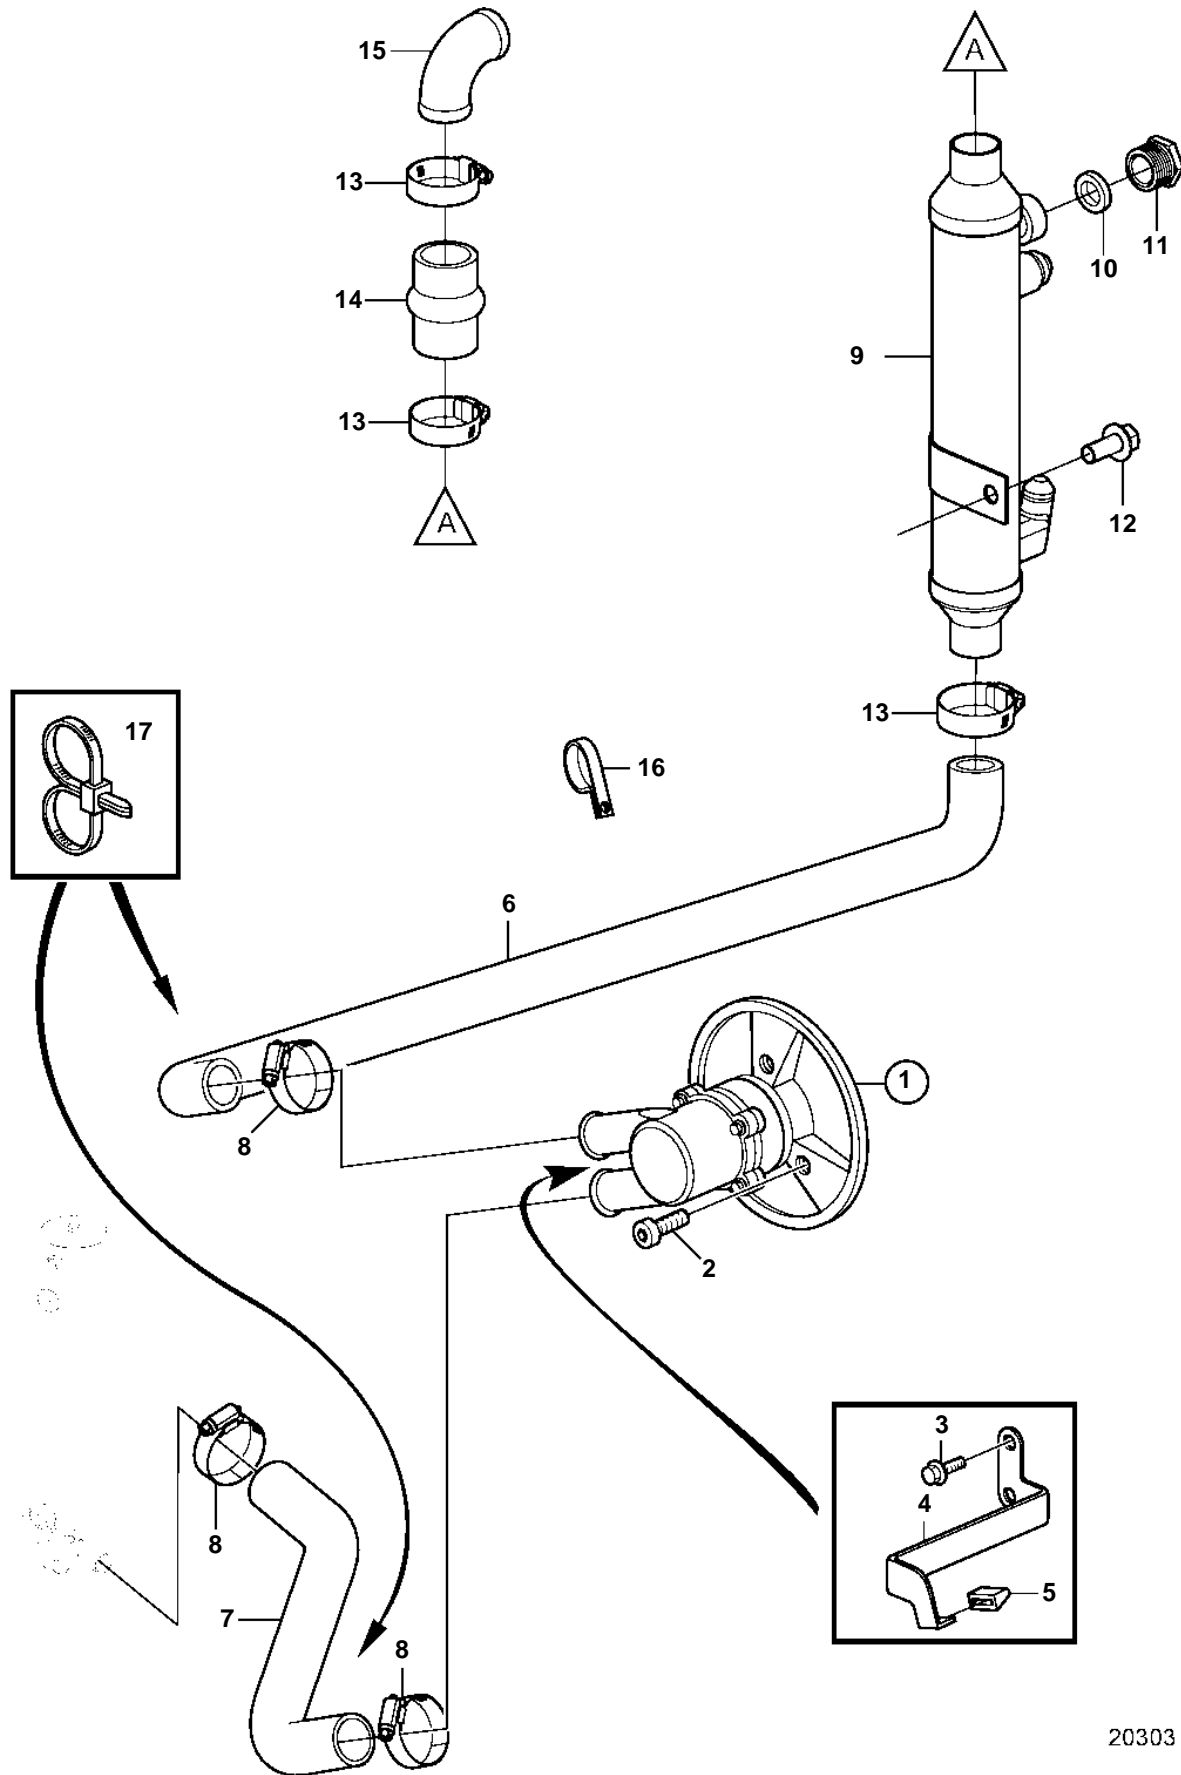

8.1GiI-E, 8.1GXil-D

20303

8.1GiI-E, 8.1GXil-D

REF	PART NO.	QTY	DESCRIPTION	SEE SEC.
1	3862484	1	Sea water pump	7075
2	959240	3	Screw	
3	946441	2	Screw	
4	3860797	1	Bracket	
5	3857954	1	Stop	
6	3861400	1	Hose	
7	3860910	1	Hose	
8	3863440	3	Clamp	
9	3863273	1	Oil cooler	
10	3862079	1	· Gasket	
11	3862656	1	Cap	
12	3853389	1	Screw	
13	3863440	3	Clamp	
14	3860021	1	Hose	
15		1	Elbow	
16	3853312	2	Clamp, loop	
17	3850115	1	Strip clamp	