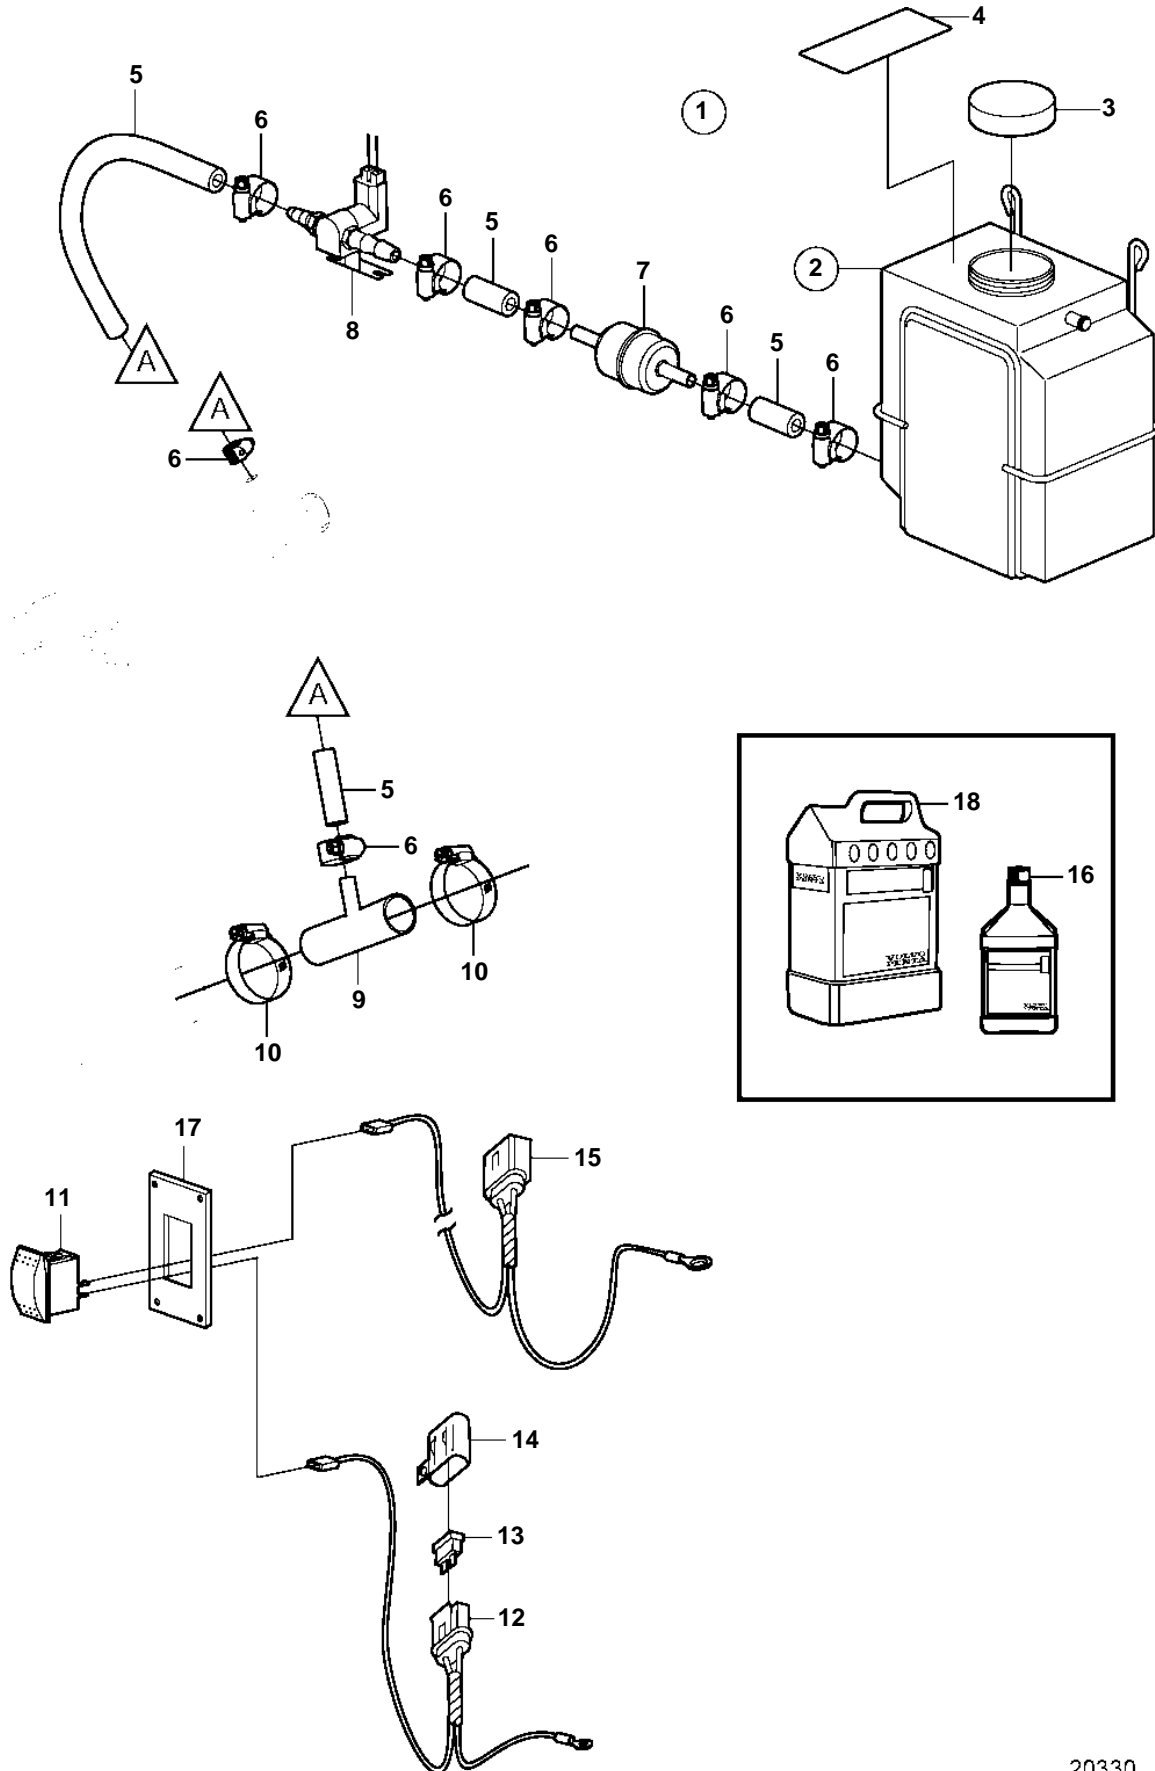

8.1Gi-E, 8.1Gi-EF, 8.1GXi-D, 8.1GXi-DF, 8.1GiI-E, 8.1GXil-D

8.1Gi-E, 8.1Gi-EF, 8.1GXi-D, 8.1GXi-DF, 8.1Gii-E, 8.1GXii-D

REF	PART NO.	QTY	DESCRIPTION	NOTES
1	41103101	1	Cleaner kit, Nuetra-Salt™	
2	3862039	1	• Tank	
		1	• • Bracket	NOT SERVICED
3	3858990	1	• • Cap	
4	7741899	1	• Decal	
5		1	• Hose	CUT
6	3853794	6	• Clamp	
7	3587530	1	Filter	
8	3862492	1	• Solenoid valve	
9	3862940	1	• T-nipple	
10	3853786	4	Clamp	
11	3862491	1	• Switch	
12	3862489	1	• Wiring harness	
13	983966	1	• • Fuse	1 AMP
14	8072808	1	• • Cover	
15	3862890	1	• Wiring harness	
16	41103103	1	• Neutralizing agent, Nuetra-Salt™	1 QUART (946ml)
17	3862899	1	• Switch plate	BLACK
	3862898	X	Switch plate	WHITE
	3862900	X	Switch plate	WOODGRAIN
18	41103102	X	Neutralizing agent, Nuetra-Salt™	1 GALLON (3.78L)