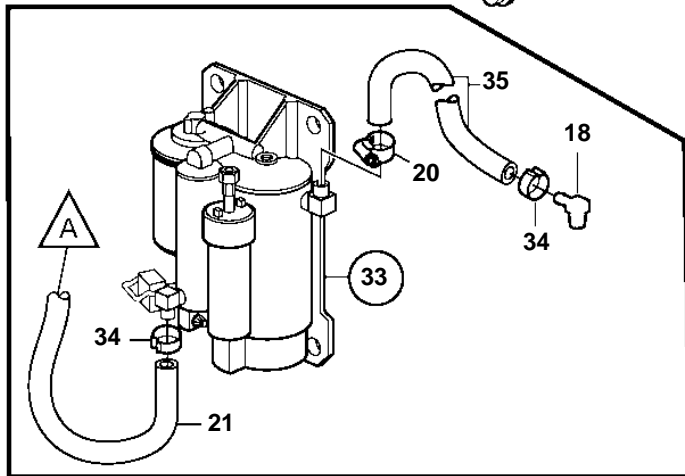

8.1GiI-E, 8.1GXii-D

20296

8.1GiI-E, 8.1GXil-D

REF	PART NO.	QTY	DESCRIPTION	NOTES
1	3861341	1	Circulation pump	
2	3861313	1	Pulley	
3	3861254	4	Screw	
4	3861246	3	Screw	L=65mm
		1	Screw	L=95mm
5	3861285	2	Gasket	
6	3861308	1	Pipe	
7	3861245	3	Screw	
8	965185	1	Flange screw	
9	3861286	2	Gasket	
10	3861298	1	Hose	
		2	· Clamp	NOT SERVICED
11	3861000	1	O-ring	
12	3852071	1	O-ring	
13	3853983	1	Thermostat	
14	3860872	1	Thermostat housing	
15	982702	1	Flange screw	
16	969313	1	Flange screw	
17	980933	1	Washer	
18	3853597	2	Elbow	
19	3857816	1	Bushing	
20	3860413	2	Clamp	
21	3860957	1	Hose	
22	3862694	1	Hose	
23	982644	2	Clamp	
24	3862693	1	Hose	
25	982716	2	Clamp	
26	3863441	1	Clamp	
27	3860849	1	Hose	
28	982644	1	Clamp	
29	3860850	1	Hose	
30	3863443	2	Clamp	
31	3861606	1	Bracket	
32	967949	1	Screw	
33		1	Fuel pump kit	
34	982643	2	Clamp	
35	3860297	1	Hose	