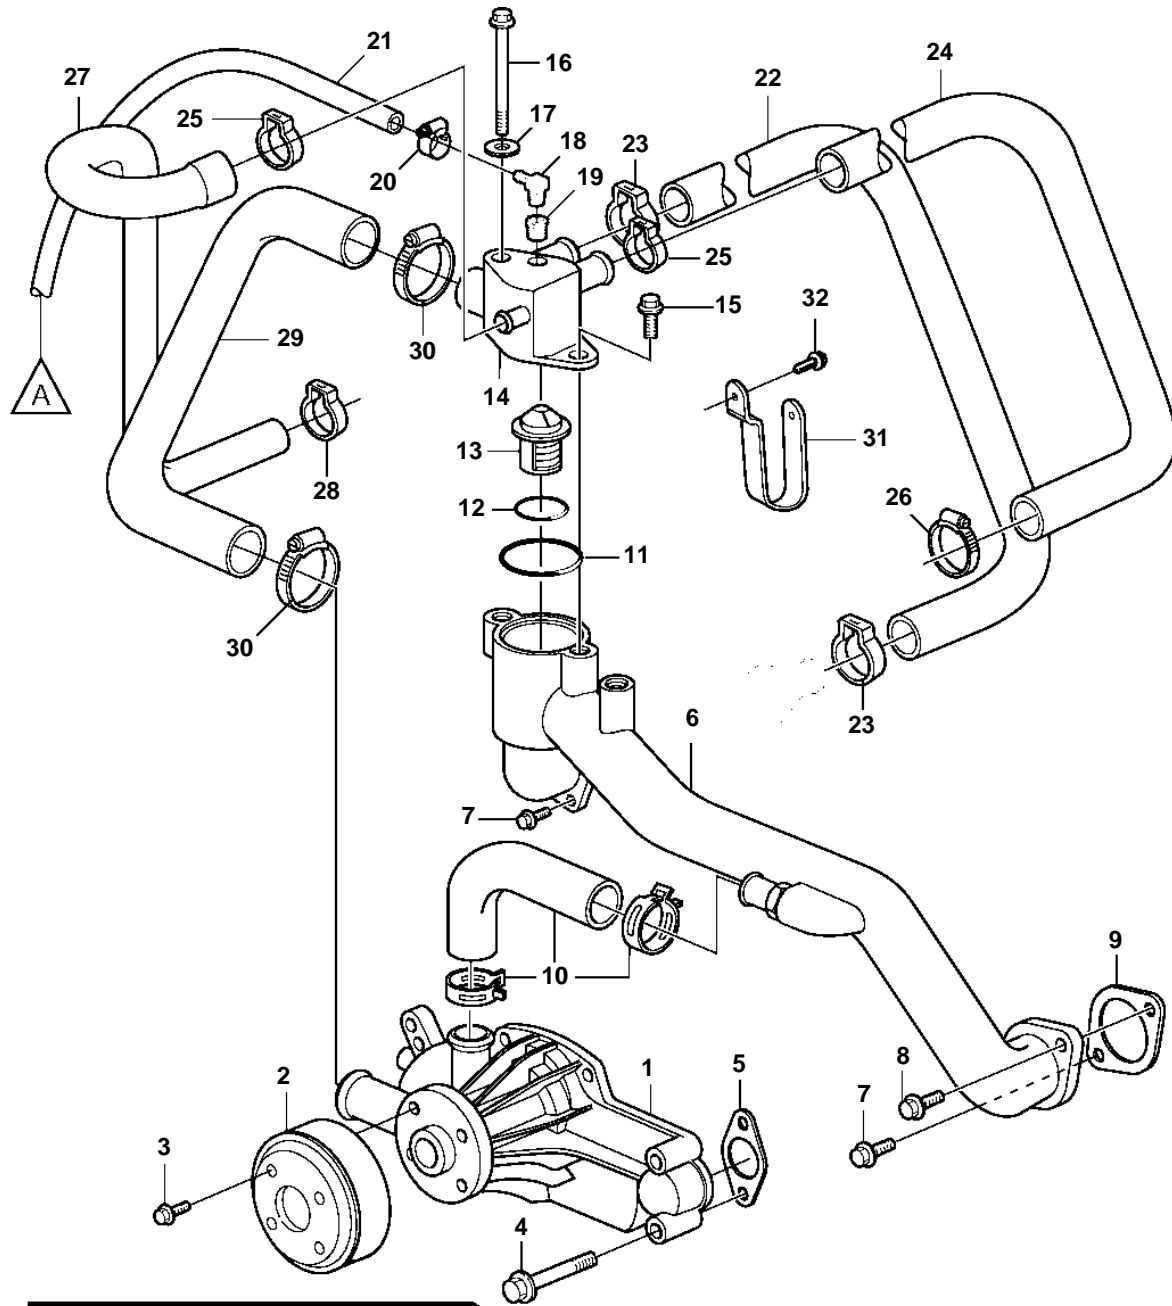

8.1GiI-E, 8.1GXii-D

20296

8.1GiI-E, 8.1GXil-D

REF	PART NO.	QTY	DESCRIPTION	NOTES
1	3861341	1	Circulation pump	
2	3861313	1	Pulley	
3	3861254	4	Screw	
4	3861246	3	Screw	L=65mm
		1	Screw	L=95mm
5	3861285	2	Gasket	
6	3861308	1	Pipe	
7	3861245	3	Screw	
8	965185	1	Flange screw	
9	3861286	2	Gasket	
10	3861298	1	Hose	
		2	· Clamp	NOT SERVICED
11	3861000	1	O-ring	
12	3852071	1	O-ring	
13	3853983	1	Thermostat	
14	3860872	1	Thermostat housing	
15	982702	1	Flange screw	
16	969313	1	Flange screw	
17	980933	1	Washer	
18	3853597	2	Elbow	
19	3857816	1	Bushing	
20	3860413	2	Clamp	
21	3860957	1	Hose	
22	3862694	1	Hose	
23	982644	2	Clamp	
24	3862693	1	Hose	
25	982716	2	Clamp	
26	3863441	1	Clamp	
27	3860849	1	Hose	
28	982644	1	Clamp	
29	3860850	1	Hose	
30	3863443	2	Clamp	
31	3861606	1	Bracket	
32	967949	1	Screw	
33		1	Fuel pump kit	
34	982643	2	Clamp	
35	3860297	1	Hose	