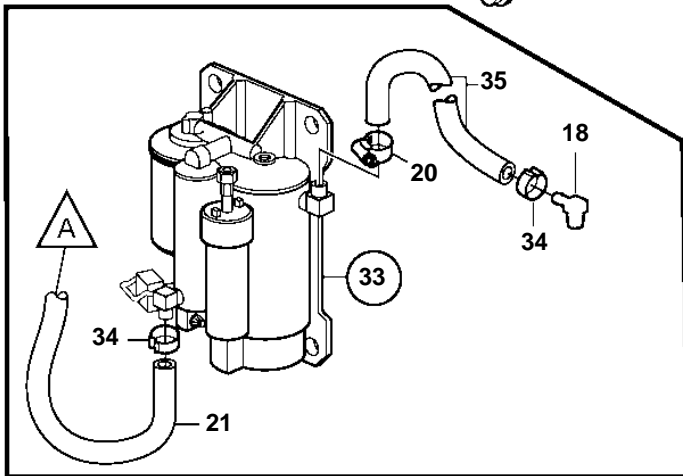

8.1Gi-E, 8.1GXi-D, 8.1OSi-A

20296

8.1Gi-E, 8.1GXi-D, 8.1OSi-A

REF	PART NO.	QTY	DESCRIPTION	NOTES
1	3861341	1	Circulation pump	
2	3861313	1	Pulley	
3	3861254	4	Screw	
4	3861246	3	Screw	L=65mm
		1	Screw	L=95mm
5	3861285	2	Gasket	
6	3861308	1	Pipe	
7	3861245	3	Screw	
8	965185	1	Flange screw	
9	3861286	2	Gasket	
10	3861298	1	Hose	
		2	· Clamp	NOT SERVICED
11	3861000	1	O-ring	
12	3852071	1	O-ring	
13	3853983	1	Thermostat	
14	3860872	1	Thermostat housing	
15	982702	1	Flange screw	
16	969313	1	Flange screw	
17	980933	1	Washer	
18	3853597	2	Elbow	
19	3857816	1	Bushing	
20	3860413	2	Clamp	
21	3860590	1	Hose	
22	3862694	1	Hose	
23	982644	2	Clamp	
24	3862693	1	Hose	
25	982716	2	Clamp	
26	3863441	1	Clamp	
27	3860849	1	Hose	
28	982644	1	Clamp	
29	3860850	1	Hose	
30	3863443	2	Clamp	
31	3861606	1	Bracket	
32	967949	1	Screw	
33		1	Fuel pump kit	
34	982643	2	Clamp	
35	3860410	1	Hose