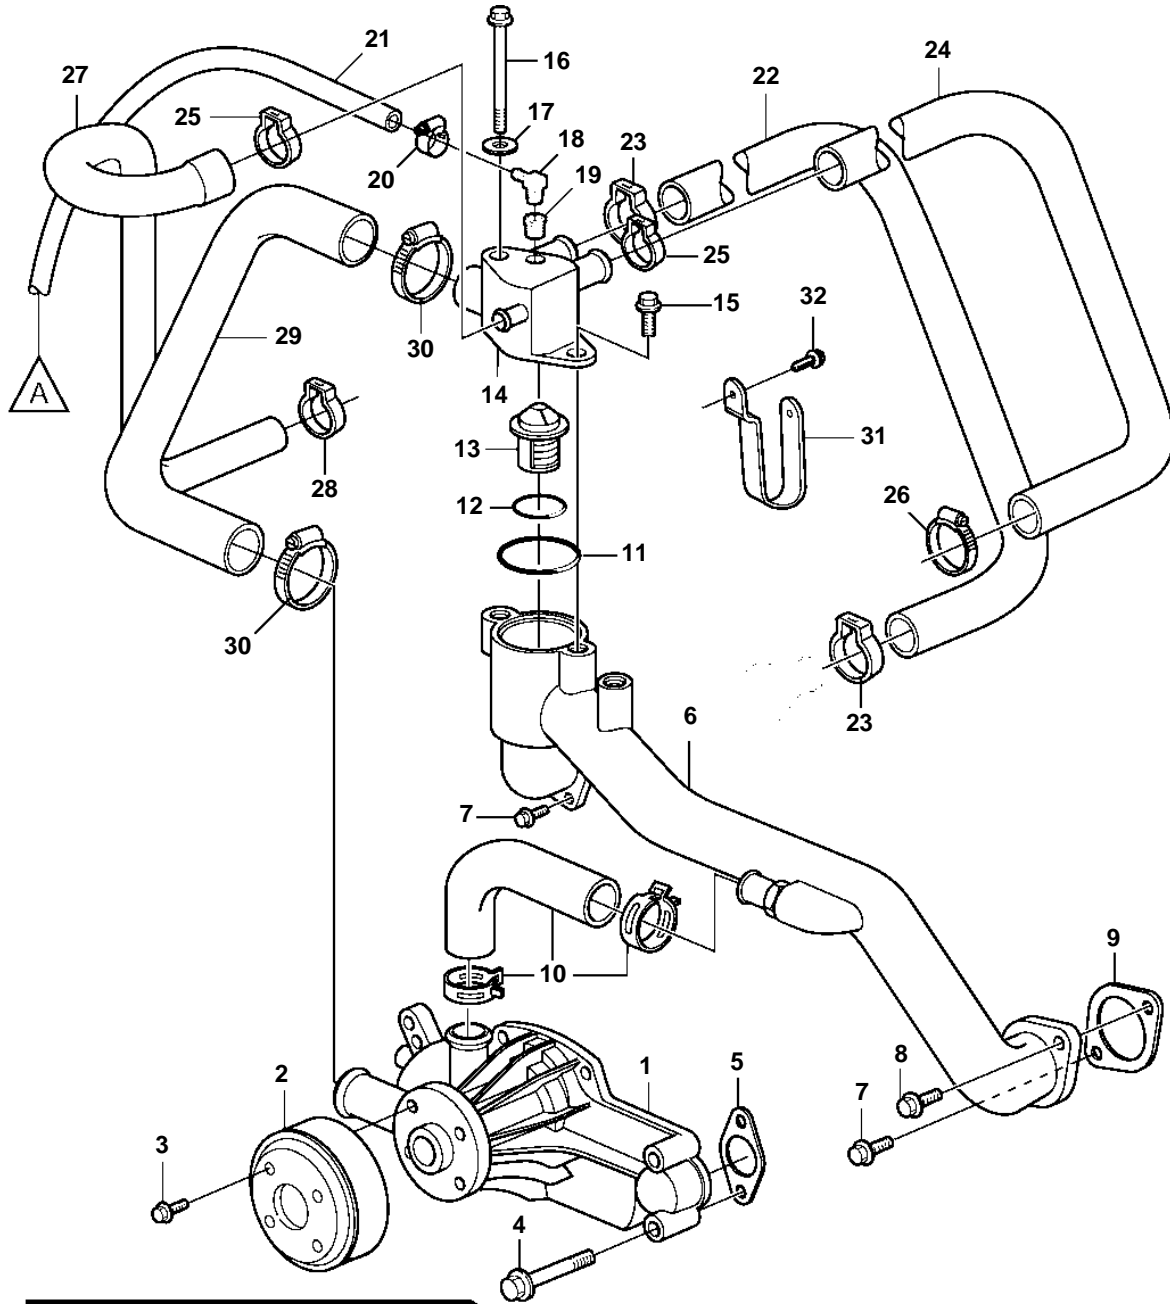

8.1Gi-E, 8.1GXi-D, 8.1OSi-A

20296

## 8.1Gi-E, 8.1GXi-D, 8.1OSi-A

REF	PART NO.	QTY	DESCRIPTION	NOTES
1	3861341	1	Circulation pump	
2	3861313	1	Pulley	
3	3861254	4	Screw	
4	3861246	3	Screw	L=65mm
		1	Screw	L=95mm
5	3861285	2	Gasket	
6	3861308	1	Pipe	
7	3861245	3	Screw	
8	965185	1	Flange screw	
9	3861286	2	Gasket	
10	3861298	1	Hose	
		2	· Clamp	NOT SERVICED
11	3861000	1	O-ring	
12	3852071	1	O-ring	
13	3853983	1	Thermostat	
14	3860872	1	Thermostat housing	
15	982702	1	Flange screw	
16	969313	1	Flange screw	
17	980933	1	Washer	
18	3853597	2	Elbow	
19	3857816	1	Bushing	
20	3860413	2	Clamp	
21	3860590	1	Hose	
22	3862694	1	Hose	
23	982644	2	Clamp	
24	3862693	1	Hose	
25	982716	2	Clamp	
26	3863441	1	Clamp	
27	3860849	1	Hose	
28	982644	1	Clamp	
29	3860850	1	Hose	
30	3863443	2	Clamp	
31	3861606	1	Bracket	
32	967949	1	Screw	
33		1	Fuel pump kit	
34	982643	2	Clamp	
35	3860410	1	Hose	