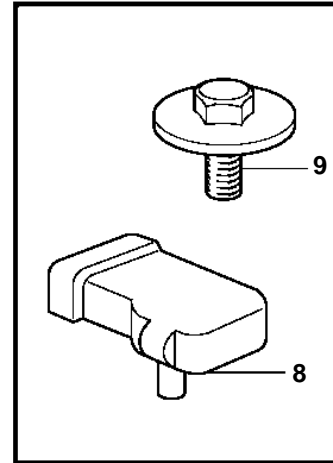

## 8.1GSI-A, DPX420-A, 8.1GSII-A

REF	PART NO.	QTY	DESCRIPTION	NOTES
1	3861301	2	Knock sensor	
2	3852610	1	T-nipple	
3	3852465	1	Bushing	
4	3852215	1	Switch, oil pressure	
5	3857532	1	Sender, oil pressure	
6	3861322	1	Sensor, crankshaft position	2 O-RINGS
7	3861262	1	Screw	
8	3861321	1	Sensor, MAP	
9	3861240	1	Screw	
10	3860927	1	Ecu	
11	3860960	1	Bracket	
12	3852053	3	Screw	
13	3857696	1	Iac valve	
14	3858054	1	O-ring	
15	3857487	1	Sensor, throttle position	
16	3857693	1	Screw kit	
17	3861345	1	Flame arrestor	
		1	· SensorMAT	
18	3850397	1	Switch, coolant water temp.	
19	3861346	1	Bushing	
20	3852029	1	Sender, temperature	
21	3861323	1	Sensor, camshaft position	
22		1	Screw	