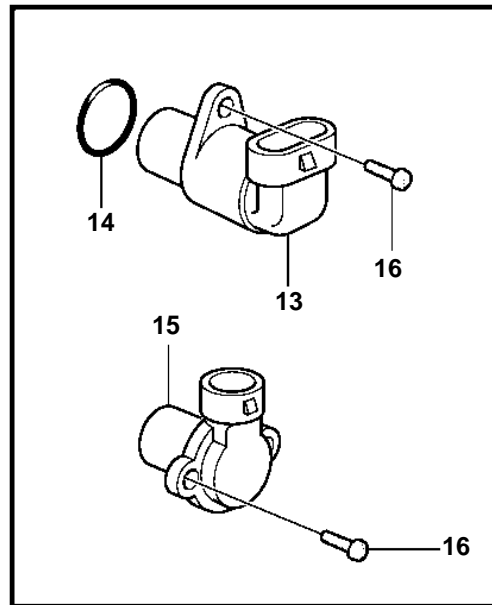

## 8.1GSI-A, DPX420-A, 8.1GSII-A

REF	PART NO.	QTY	DESCRIPTION	NOTES
1	3861301	2	Knock sensor	
2	3852610	1	T-nipple	
3	3852465	1	Bushing	
4	3852215	1	Switch, oil pressure	
5	3857532	1	Sender, oil pressure	
6	3861322	1	Sensor, crankshaft position	2 O-RINGS
7	3861262	1	Screw	
8	3861321	1	Sensor, MAP	
9	3861240	1	Screw	
10	3860927	1	Ecu	
11	3860960	1	Bracket	
12	3852053	3	Screw	
13	3857696	1	Iac valve	
14	3858054	1	O-ring	
15	3857487	1	Sensor, throttle position	
16	3857693	1	Screw kit	
17	3861345	1	Flame arrestor	
		1	· SensorMAT	
18	3850397	1	Switch, coolant water temp.	
19	3861346	1	Bushing	
20	3852029	1	Sender, temperature	
21	3861323	1	Sensor, camshaft position	
22		1	Screw	