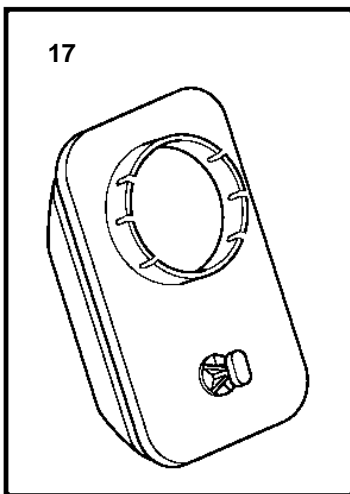

## 8.1GSI-A, DPX420-A, 8.1GSII-A

REF	PART NO.	QTY	DESCRIPTION	NOTES
1	3861301	2	Knock sensor	
2	3852610	1	T-nipple	
3	3852465	1	Bushing	
4	3852215	1	Switch, oil pressure	
5	3857532	1	Sender, oil pressure	
6	3861322	1	Sensor, crankshaft position	2 O-RINGS
7	3861262	1	Screw	
8	3861321	1	Sensor, MAP	
9	3861240	1	Screw	
10	3860927	1	Ecu	
11	3860960	1	Bracket	
12	3852053	3	Screw	
13	3857696	1	Iac valve	
14	3858054	1	O-ring	
15	3857487	1	Sensor, throttle position	
16	3857693	1	Screw kit	
17	3861345	1	Flame arrestor	
		1	· SensorMAT	
18	3850397	1	Switch, coolant water temp.	
19	3861346	1	Bushing	
20	3852029	1	Sender, temperature	
21	3861323	1	Sensor, camshaft position	
22		1	Screw	