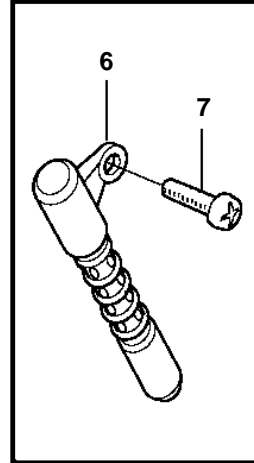

## 8.1GSI-A, DPX420-A, 8.1GSII-A

REF	PART NO.	QTY	DESCRIPTION	NOTES
1	3861301	2	Knock sensor	
2	3852610	1	T-nipple	
3	3852465	1	Bushing	
4	3852215	1	Switch, oil pressure	
5	3857532	1	Sender, oil pressure	
6	3861322	1	Sensor, crankshaft position	2 O-RINGS
7	3861262	1	Screw	
8	3861321	1	Sensor, MAP	
9	3861240	1	Screw	
10	3860927	1	Ecu	
11	3860960	1	Bracket	
12	3852053	3	Screw	
13	3857696	1	Iac valve	
14	3858054	1	O-ring	
15	3857487	1	Sensor, throttle position	
16	3857693	1	Screw kit	
17	3861345	1	Flame arrestor	
		1	· SensorMAT	
18	3850397	1	Switch, coolant water temp.	
19	3861346	1	Bushing	
20	3852029	1	Sender, temperature	
21	3861323	1	Sensor, camshaft position	
22		1	Screw	