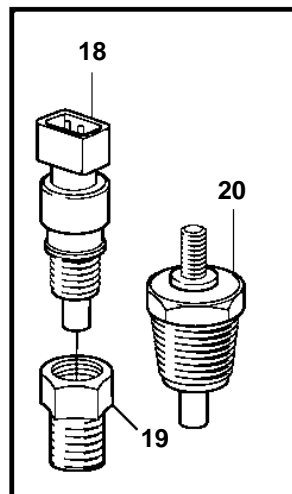

## 8.1GSI-A, DPX420-A, 8.1GSII-A

REF	PART NO.	QTY	DESCRIPTION	NOTES
1	3861301	2	Knock sensor	
2	3852610	1	T-nipple	
3	3852465	1	Bushing	
4	3852215	1	Switch, oil pressure	
5	3857532	1	Sender, oil pressure	
6	3861322	1	Sensor, crankshaft position	2 O-RINGS
7	3861262	1	Screw	
8	3861321	1	Sensor, MAP	
9	3861240	1	Screw	
10	3860927	1	Ecu	
11	3860960	1	Bracket	
12	3852053	3	Screw	
13	3857696	1	Iac valve	
14	3858054	1	O-ring	
15	3857487	1	Sensor, throttle position	
16	3857693	1	Screw kit	
17	3861345	1	Flame arrestor	
		1	· SensorMAT	
18	3850397	1	Switch, coolant water temp.	
19	3861346	1	Bushing	
20	3852029	1	Sender, temperature	
21	3861323	1	Sensor, camshaft position	
22		1	Screw	