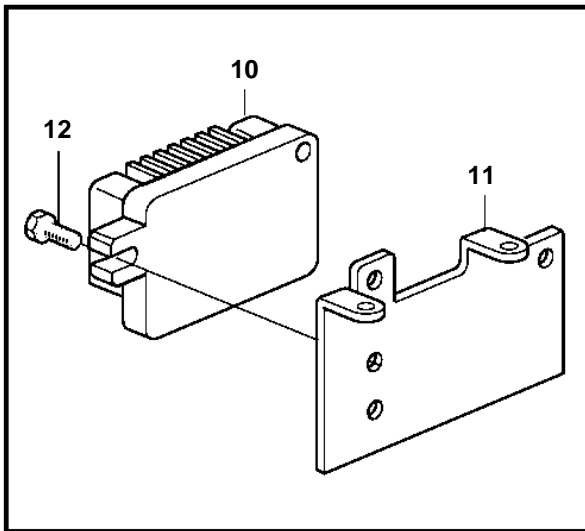

## 8.1GSI-A, DPX420-A, 8.1GSII-A

REF	PART NO.	QTY	DESCRIPTION	NOTES
1	3861301	2	Knock sensor	
2	3852610	1	T-nipple	
3	3852465	1	Bushing	
4	3852215	1	Switch, oil pressure	
5	3857532	1	Sender, oil pressure	
6	3861322	1	Sensor, crankshaft position	2 O-RINGS
7	3861262	1	Screw	
8	3861321	1	Sensor, MAP	
9	3861240	1	Screw	
10	3860927	1	Ecu	
11	3860960	1	Bracket	
12	3852053	3	Screw	
13	3857696	1	Iac valve	
14	3858054	1	O-ring	
15	3857487	1	Sensor, throttle position	
16	3857693	1	Screw kit	
17	3861345	1	Flame arrestor	
		1	· SensorMAT	
18	3850397	1	Switch, coolant water temp.	
19	3861346	1	Bushing	
20	3852029	1	Sender, temperature	
21	3861323	1	Sensor, camshaft position	
22		1	Screw	