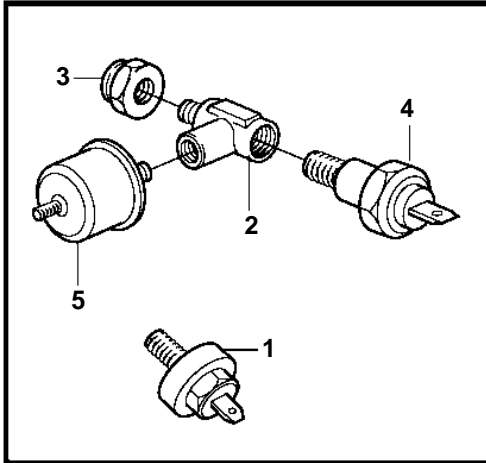

## 8.1GSI-A, DPX420-A, 8.1GSII-A

REF	PART NO.	QTY	DESCRIPTION	NOTES
1	3861301	2	Knock sensor	
2	3852610	1	T-nipple	
3	3852465	1	Bushing	
4	3852215	1	Switch, oil pressure	
5	3857532	1	Sender, oil pressure	
6	3861322	1	Sensor, crankshaft position	2 O-RINGS
7	3861262	1	Screw	
8	3861321	1	Sensor, MAP	
9	3861240	1	Screw	
10	3860927	1	Ecu	
11	3860960	1	Bracket	
12	3852053	3	Screw	
13	3857696	1	Iac valve	
14	3858054	1	O-ring	
15	3857487	1	Sensor, throttle position	
16	3857693	1	Screw kit	
17	3861345	1	Flame arrestor	
		1	· SensorMAT	
18	3850397	1	Switch, coolant water temp.	
19	3861346	1	Bushing	
20	3852029	1	Sender, temperature	
21	3861323	1	Sensor, camshaft position	
22		1	Screw	