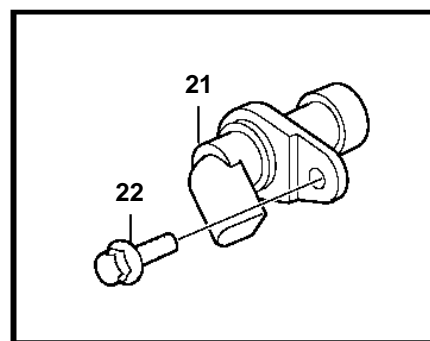

## 8.1GSI-A, DPX420-A, 8.1GSII-A

REF	PART NO.	QTY	DESCRIPTION	NOTES
1	3861301	2	Knock sensor	
2	3852610	1	T-nipple	
3	3852465	1	Bushing	
4	3852215	1	Switch, oil pressure	
5	3857532	1	Sender, oil pressure	
6	3861322	1	Sensor, crankshaft position	2 O-RINGS
7	3861262	1	Screw	
8	3861321	1	Sensor, MAP	
9	3861240	1	Screw	
10	3860927	1	Ecu	
11	3860960	1	Bracket	
12	3852053	3	Screw	
13	3857696	1	Iac valve	
14	3858054	1	O-ring	
15	3857487	1	Sensor, throttle position	
16	3857693	1	Screw kit	
17	3861345	1	Flame arrestor	
		1	· SensorMAT	
18	3850397	1	Switch, coolant water temp.	
19	3861346	1	Bushing	
20	3852029	1	Sender, temperature	
21	3861323	1	Sensor, camshaft position	
22		1	Screw	