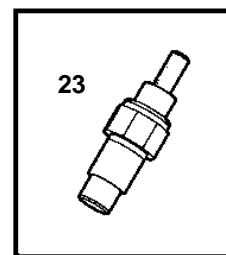

8.1Gi-B, 8.1Gi-BF, DPX375-B, DPX375-BF, 8.1GiI-B

8.1Gi-B, 8.1Gi-BF, DPX375-B, DPX375-BF, 8.1GiI-B

REF	PART NO.	QTY	DESCRIPTION	NOTES
1	3861301	2	Knock sensor	
2	3852610	1	T-nipple	
3	3852465	1	Bushing	
4	3852215	1	Switch, oil pressure	
5	3857532	1	Sender, oil pressure	
6	3861322	1	Sensor, crankshaft position	2 O-RINGS
7	3861262	1	Screw	
8	3861321	1	Sensor, MAP	
9	3861240	1	Screw	
10	3860926	1	Ecu	
11	3860960	1	Bracket	
12	3852053	3	Screw	
13	3857696	1	Iac valve	
14	3858054	1	O-ring	
15	3857487	1	Sensor, throttle position	
16	3857693	1	Screw kit	
17	3861345	1	Flame arrestor	
		1	· SensorMAT	
18	3850397	1	Switch, coolant water temp.	
19	3861346	1	Bushing	
20	3852029	1	Sender, temperature	
21	3859082	1	Sensor, camshaft position	
22		1	Screw	
23	3861997	1	Temperature sensor	