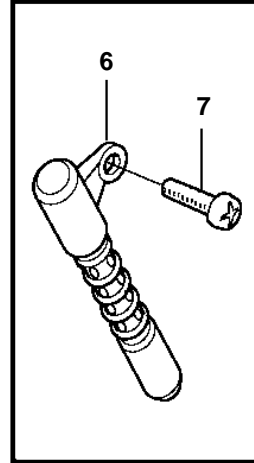

8.1Gi-B, 8.1Gi-BF, DPX375-B, DPX375-BF, 8.1GiI-B

8.1Gi-B, 8.1Gi-BF, DPX375-B, DPX375-BF, 8.1GiI-B

REF	PART NO.	QTY	DESCRIPTION	NOTES
1	3861301	2	Knock sensor	
2	3852610	1	T-nipple	
3	3852465	1	Bushing	
4	3852215	1	Switch, oil pressure	
5	3857532	1	Sender, oil pressure	
6	3861322	1	Sensor, crankshaft position	2 O-RINGS
7	3861262	1	Screw	
8	3861321	1	Sensor, MAP	
9	3861240	1	Screw	
10	3860926	1	Ecu	
11	3860960	1	Bracket	
12	3852053	3	Screw	
13	3857696	1	Iac valve	
14	3858054	1	O-ring	
15	3857487	1	Sensor, throttle position	
16	3857693	1	Screw kit	
17	3861345	1	Flame arrestor	
		1	· SensorMAT	
18	3850397	1	Switch, coolant water temp.	
19	3861346	1	Bushing	
20	3852029	1	Sender, temperature	
21	3859082	1	Sensor, camshaft position	
22		1	Screw	
23	3861997	1	Temperature sensor	