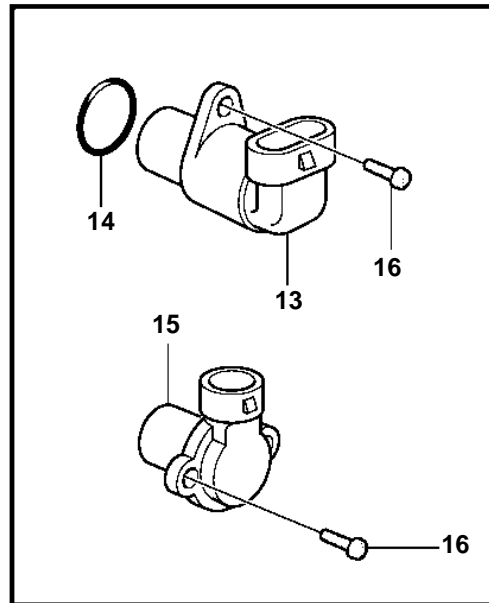

8.1Gi-B, 8.1Gi-BF, DPX375-B, DPX375-BF, 8.1GiI-B

8.1Gi-B, 8.1Gi-BF, DPX375-B, DPX375-BF, 8.1GiI-B

REF	PART NO.	QTY	DESCRIPTION	NOTES
1	3861301	2	Knock sensor	
2	3852610	1	T-nipple	
3	3852465	1	Bushing	
4	3852215	1	Switch, oil pressure	
5	3857532	1	Sender, oil pressure	
6	3861322	1	Sensor, crankshaft position	2 O-RINGS
7	3861262	1	Screw	
8	3861321	1	Sensor, MAP	
9	3861240	1	Screw	
10	3860926	1	Ecu	
11	3860960	1	Bracket	
12	3852053	3	Screw	
13	3857696	1	Iac valve	
14	3858054	1	O-ring	
15	3857487	1	Sensor, throttle position	
16	3857693	1	Screw kit	
17	3861345	1	Flame arrestor	
		1	· SensorMAT	
18	3850397	1	Switch, coolant water temp.	
19	3861346	1	Bushing	
20	3852029	1	Sender, temperature	
21	3859082	1	Sensor, camshaft position	
22		1	Screw	
23	3861997	1	Temperature sensor	