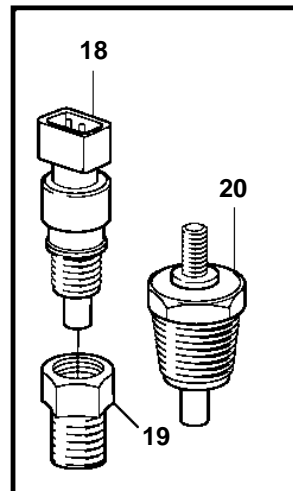

8.1Gi-B, 8.1Gi-BF, DPX375-B, DPX375-BF, 8.1GiI-B

8.1Gi-B, 8.1Gi-BF, DPX375-B, DPX375-BF, 8.1GiI-B

REF	PART NO.	QTY	DESCRIPTION	NOTES
1	3861301	2	Knock sensor	
2	3852610	1	T-nipple	
3	3852465	1	Bushing	
4	3852215	1	Switch, oil pressure	
5	3857532	1	Sender, oil pressure	
6	3861322	1	Sensor, crankshaft position	2 O-RINGS
7	3861262	1	Screw	
8	3861321	1	Sensor, MAP	
9	3861240	1	Screw	
10	3860926	1	Ecu	
11	3860960	1	Bracket	
12	3852053	3	Screw	
13	3857696	1	Iac valve	
14	3858054	1	O-ring	
15	3857487	1	Sensor, throttle position	
16	3857693	1	Screw kit	
17	3861345	1	Flame arrestor	
		1	· SensorMAT	
18	3850397	1	Switch, coolant water temp.	
19	3861346	1	Bushing	
20	3852029	1	Sender, temperature	
21	3859082	1	Sensor, camshaft position	
22		1	Screw	
23	3861997	1	Temperature sensor	