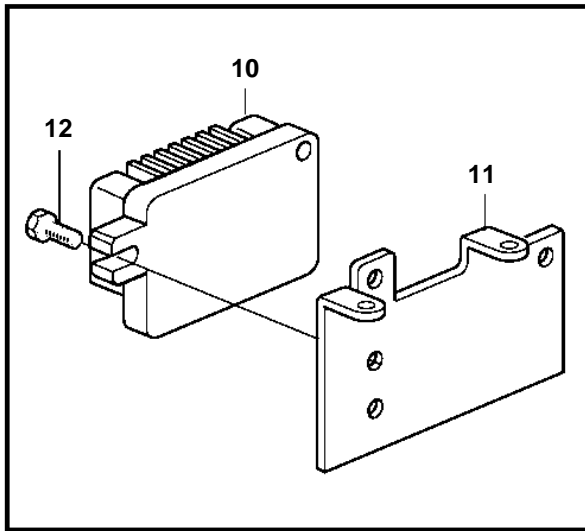

8.1Gi-B, 8.1Gi-BF, DPX375-B, DPX375-BF, 8.1GiI-B

8.1Gi-B, 8.1Gi-BF, DPX375-B, DPX375-BF, 8.1GiI-B

REF	PART NO.	QTY	DESCRIPTION	NOTES
1	3861301	2	Knock sensor	
2	3852610	1	T-nipple	
3	3852465	1	Bushing	
4	3852215	1	Switch, oil pressure	
5	3857532	1	Sender, oil pressure	
6	3861322	1	Sensor, crankshaft position	2 O-RINGS
7	3861262	1	Screw	
8	3861321	1	Sensor, MAP	
9	3861240	1	Screw	
10	3860926	1	Ecu	
11	3860960	1	Bracket	
12	3852053	3	Screw	
13	3857696	1	Iac valve	
14	3858054	1	O-ring	
15	3857487	1	Sensor, throttle position	
16	3857693	1	Screw kit	
17	3861345	1	Flame arrestor	
		1	· SensorMAT	
18	3850397	1	Switch, coolant water temp.	
19	3861346	1	Bushing	
20	3852029	1	Sender, temperature	
21	3859082	1	Sensor, camshaft position	
22		1	Screw	
23	3861997	1	Temperature sensor	