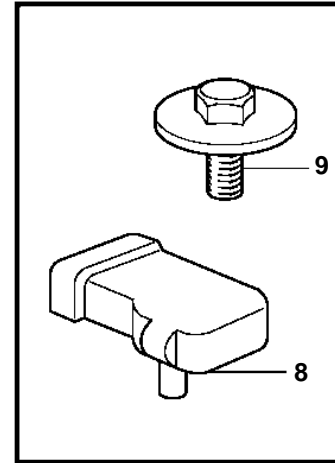

8.1Gi-B, 8.1Gi-BF, DPX375-B, DPX375-BF, 8.1GiI-B

8.1Gi-B, 8.1Gi-BF, DPX375-B, DPX375-BF, 8.1GiI-B

REF	PART NO.	QTY	DESCRIPTION	NOTES
1	3861301	2	Knock sensor	
2	3852610	1	T-nipple	
3	3852465	1	Bushing	
4	3852215	1	Switch, oil pressure	
5	3857532	1	Sender, oil pressure	
6	3861322	1	Sensor, crankshaft position	2 O-RINGS
7	3861262	1	Screw	
8	3861321	1	Sensor, MAP	
9	3861240	1	Screw	
10	3860926	1	Ecu	
11	3860960	1	Bracket	
12	3852053	3	Screw	
13	3857696	1	Iac valve	
14	3858054	1	O-ring	
15	3857487	1	Sensor, throttle position	
16	3857693	1	Screw kit	
17	3861345	1	Flame arrestor	
		1	· SensorMAT	
18	3850397	1	Switch, coolant water temp.	
19	3861346	1	Bushing	
20	3852029	1	Sender, temperature	
21	3859082	1	Sensor, camshaft position	
22		1	Screw	
23	3861997	1	Temperature sensor	