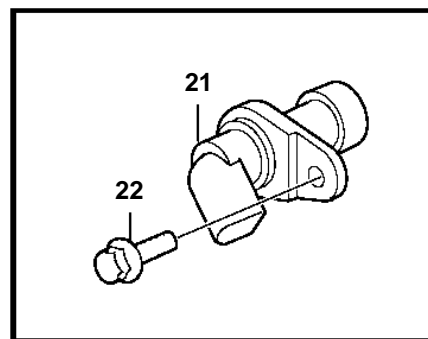

8.1Gi-B, 8.1Gi-BF, DPX375-B, DPX375-BF, 8.1GiI-B

8.1Gi-B, 8.1Gi-BF, DPX375-B, DPX375-BF, 8.1GiI-B

REF	PART NO.	QTY	DESCRIPTION	NOTES
1	3861301	2	Knock sensor	
2	3852610	1	T-nipple	
3	3852465	1	Bushing	
4	3852215	1	Switch, oil pressure	
5	3857532	1	Sender, oil pressure	
6	3861322	1	Sensor, crankshaft position	2 O-RINGS
7	3861262	1	Screw	
8	3861321	1	Sensor, MAP	
9	3861240	1	Screw	
10	3860926	1	Ecu	
11	3860960	1	Bracket	
12	3852053	3	Screw	
13	3857696	1	Iac valve	
14	3858054	1	O-ring	
15	3857487	1	Sensor, throttle position	
16	3857693	1	Screw kit	
17	3861345	1	Flame arrestor	
		1	· SensorMAT	
18	3850397	1	Switch, coolant water temp.	
19	3861346	1	Bushing	
20	3852029	1	Sender, temperature	
21	3859082	1	Sensor, camshaft position	
22		1	Screw	
23	3861997	1	Temperature sensor	