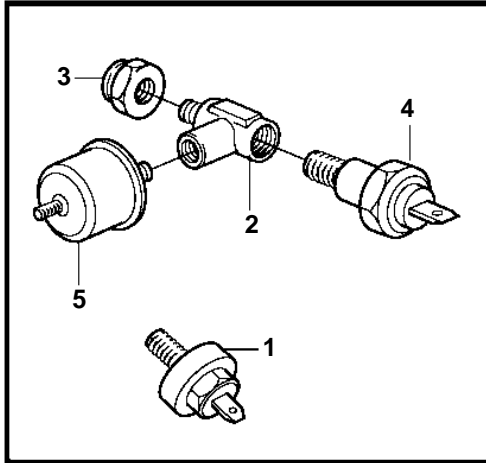

8.1Gi-B, 8.1Gi-BF, DPX375-B, DPX375-BF, 8.1GiI-B

8.1Gi-B, 8.1Gi-BF, DPX375-B, DPX375-BF, 8.1GiI-B

REF	PART NO.	QTY	DESCRIPTION	NOTES
1	3861301	2	Knock sensor	
2	3852610	1	T-nipple	
3	3852465	1	Bushing	
4	3852215	1	Switch, oil pressure	
5	3857532	1	Sender, oil pressure	
6	3861322	1	Sensor, crankshaft position	2 O-RINGS
7	3861262	1	Screw	
8	3861321	1	Sensor, MAP	
9	3861240	1	Screw	
10	3860926	1	Ecu	
11	3860960	1	Bracket	
12	3852053	3	Screw	
13	3857696	1	Iac valve	
14	3858054	1	O-ring	
15	3857487	1	Sensor, throttle position	
16	3857693	1	Screw kit	
17	3861345	1	Flame arrestor	
		1	· SensorMAT	
18	3850397	1	Switch, coolant water temp.	
19	3861346	1	Bushing	
20	3852029	1	Sender, temperature	
21	3859082	1	Sensor, camshaft position	
22		1	Screw	
23	3861997	1	Temperature sensor	