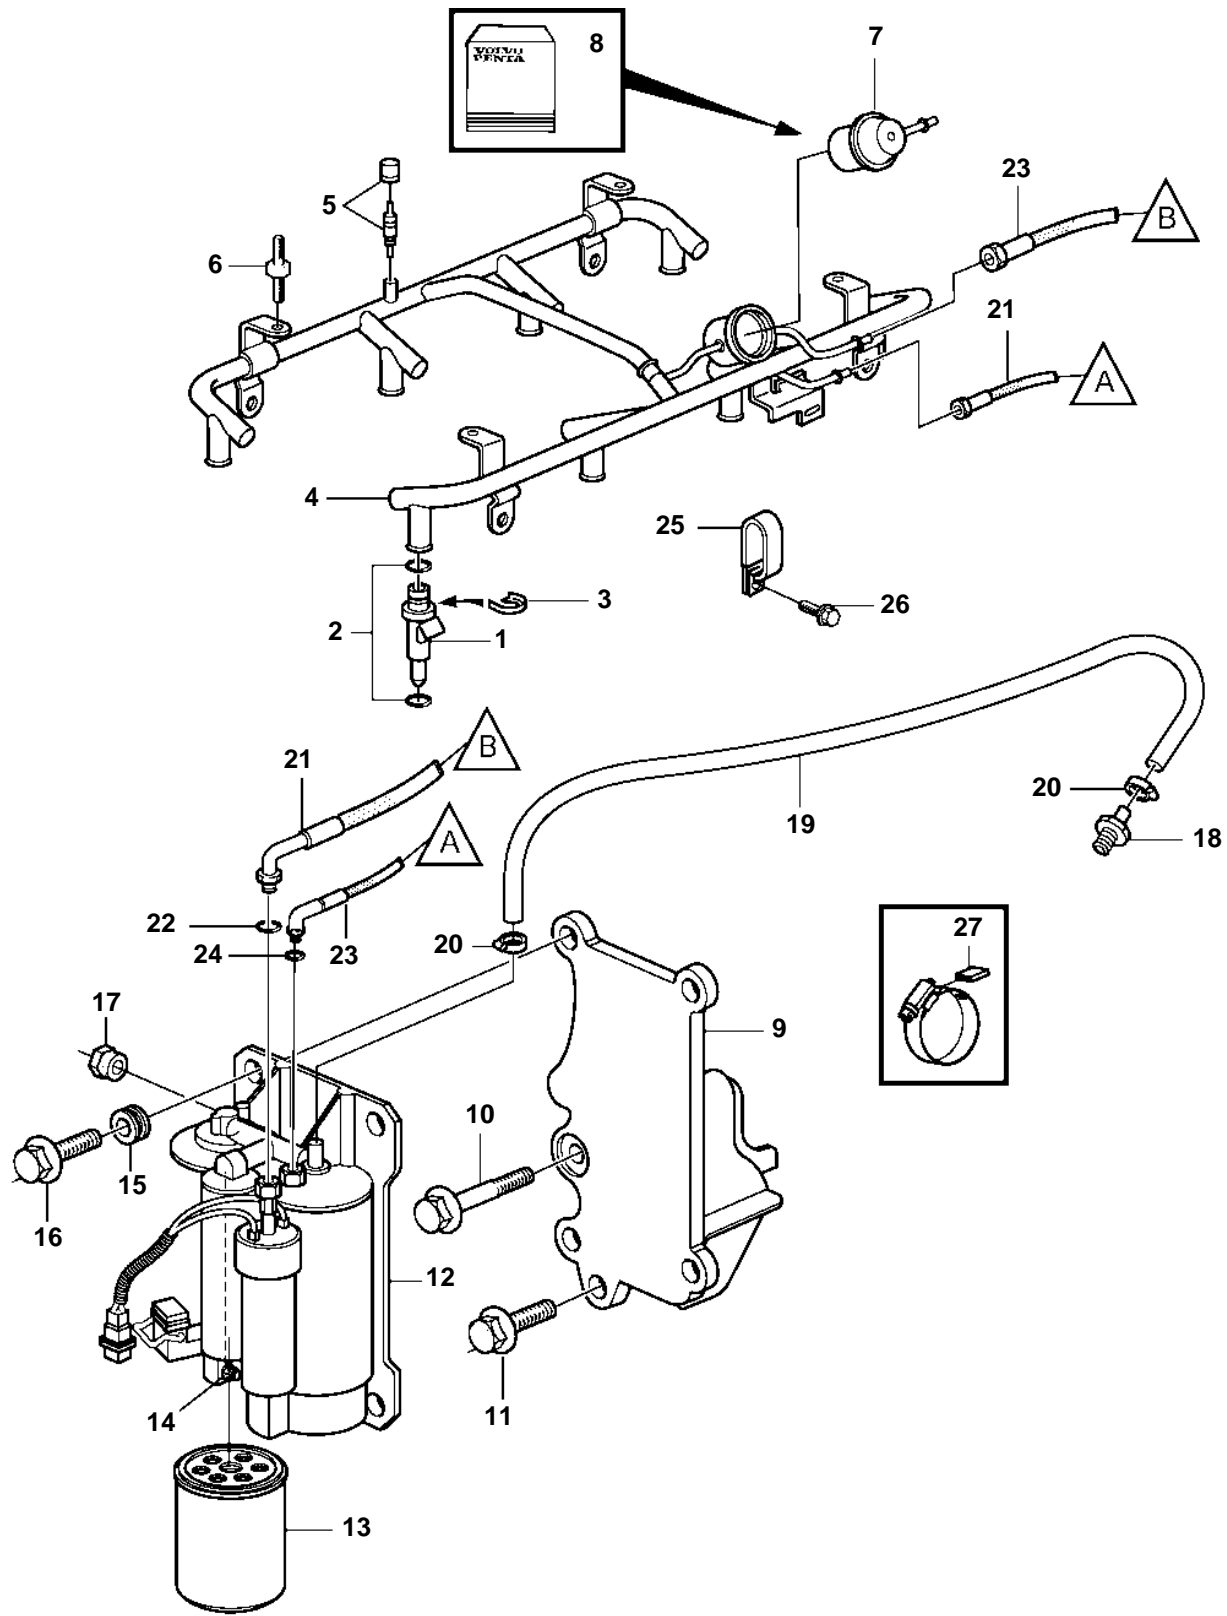

8.1Gi-A, 8.1Gi-B, 8.1Gi-BF, 8.1Gi-C, 8.1Gi-CF, 8.1Gi-D, 8.1Gi-DF, 8.1GSi-A, 8.1GXi-A, 8.1GXi-AF, 8.1GXi-B, 8.1GXi-BF, 8.1GXi-C, 8.1GXi-CF, DPX375-A, DPX375-B, DPX375-BF, DPX375-CF, DPX420-A, DPX420-B, DPX420-BF, DPX420-CF

REF	PART NO.	QTY	DESCRIPTION	NOTES
1	3861278	8	Injector	
2	3861291	1	Sealing kit	
3	3861293	1	Retainer kit	
4	3861280	1	Fuel pipe	
5	3857698	1	Valve	
		1	· Cap	
6	3861320	2	Stud	
7	3861279	1	Pressure regulator	
8	3861268	1	Sealing kit	
9	3860956	1	Bracket	
10	973093	1	Flange screw	
11	973086	1	Flange screw	
12	3861355	1	Fuel pump kit	
	3588865	1	· Fuel pump kit	HIGH PRESSURE PUMP
13	3862228	1	· Fuel filter	
14	3853616	1	· Protective cap	
15	3861396	4	· Rubber bushing	
16	982702	4	Flange screw	
17	3857816	1	Bushing	
18	3860290	1	Impulse limiter	
19	3860284	1	Hose	
20	3860413	2	Clamp	
21	3862638	1	Fuel line	SEA WATER COOLING
	3861722	1	Fuel line	FRESH WATER COOLING
22	3850423	1	O-ring	
23	3862639	1	Fuel line	SEA WATER COOLING
	3861721	1	Fuel line	FRESH WATER COOLING
24	3850424	1	O-ring	
25	3860412	2	Clamp	
26		2	Screw	
27	3861999	2	Cover	W=0.300" (7.6mm)