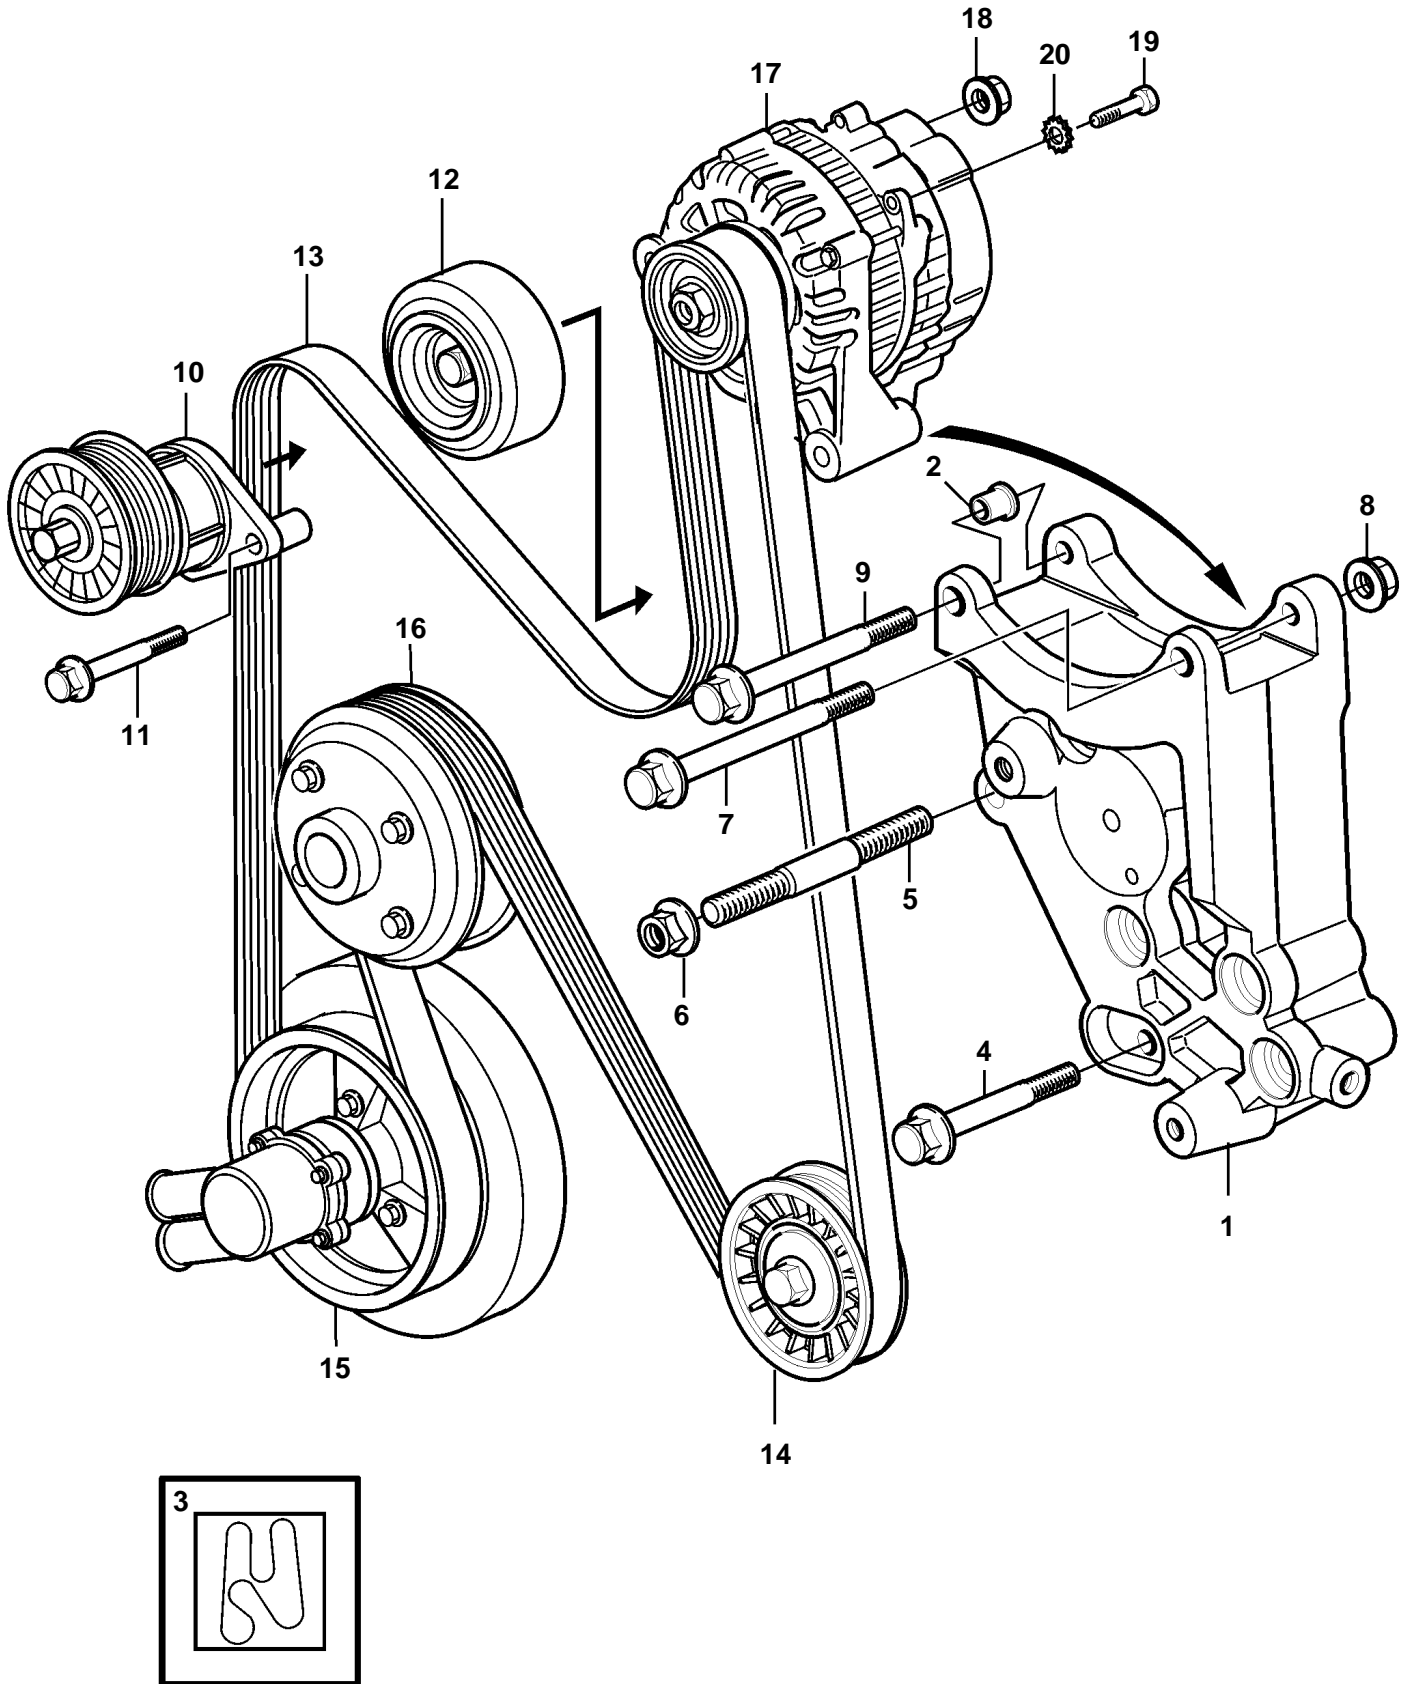

8.1GiI-C, 8.1GiI-D, 8.1GXii-B, 8.1GXii-C

8.1GiI-C, 8.1GiI-D, 8.1GXii-B, 8.1GXii-C

REF	PART NO.	QTY	DESCRIPTION	SEE SEC.
1	3863179	1	Bracket	
2	3854579	2	· Bushing	
3	3861668	1	Decal	
4	965189	3	Flange screw	
5	3861018	1	Stud	
6	3861017	1	Nut	
7	8277002	1	Screw	
8	976432	1	Nut	
9	965189	1	Flange screw	
10	3861010	1	Belt tensioner	
11	3861011	2	Screw	
12	3861009	1	Pulley	
13	3862615	1	Drive belt	
14	3860201	1	Pulley	
15		1	Pumpsea water	5988
16		1	Pulleycirculation pump	5962
17	3862665	1	Alternator	
18	3853714	1	Nut	
19	3852208	1	Screw	
20	3852520	1	Washer	