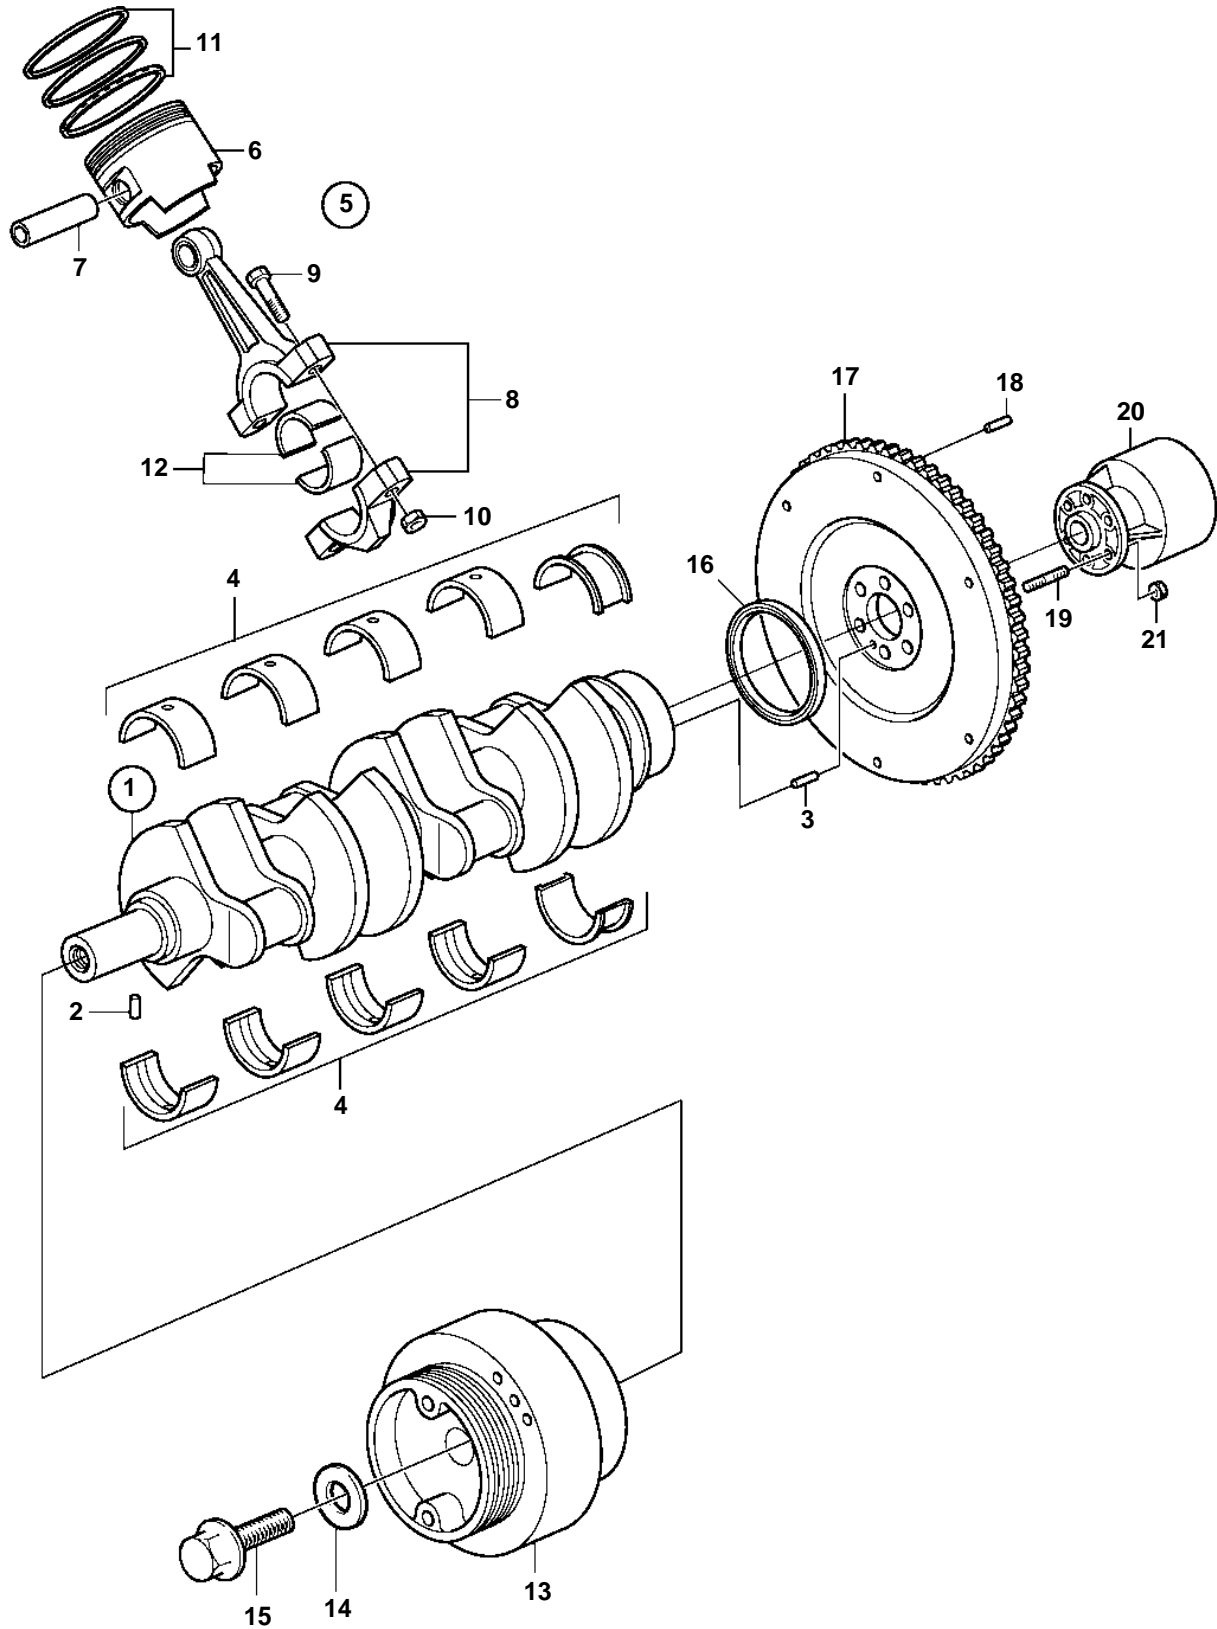

8.1Gi-A, 8.1Gi-B, 8.1Gi-BF 8.1Gi-C, 8.1Gi-CF 8.1Gi-D, 8.1Gi-DF, DPX375-A, DPX375-B, DPX375-BF, DPX375-CF, 8.1GiI-A, 8.1GiI-B, 8.1GiI-C, 8.1GiI-D

8.1Gi-A, 8.1Gi-B, 8.1Gi-BF 8.1Gi-C, 8.1Gi-CF 8.1Gi-D, 8.1Gi-DF, DPX375-A, DPX375-B, DPX375-BF, DPX375-CF, 8.1Gil-A, 8.1Gil-B, 8.1Gil-C, 8.1Gil-D

REF	PART NO.	QTY	DESCRIPTION	NOTES
1	3861270	1	Crankshaft	
2	3861307	1	· Locating pin	
3	3861303	1	· Pin	
4	3861236	1	Main bearing kit	
5	3861309	4	Piston	STD, STARBOARD
	3861310	4	Piston	STD, PORT
	3861394	X	Piston	O.S=0.030", S.B
	3861395	X	Piston	O.S=0.030", P
6		8	· Piston	
7		8	· Pin	
8		8	· Connecting rod	
9		16	· Screw	
10	3859077	16	· Nut	
11	3861311	8	· Piston ring kit	STD
	3861312	X	· Piston ring kit	O.S=0.030"
12	3861233	8	Big end bearing kit	
13	3861274	1	Absorber	
14	3861340	1	Washer	
15	3861264	1	Screw	
16	3861318	1	Seal	
17	3861277	1	Flywheel	
18	3861303	2	· Pin	
19	3861383	6	Stud	
20	3853962	1	Rubber coupling	
21	3853273	6	Lock nut	