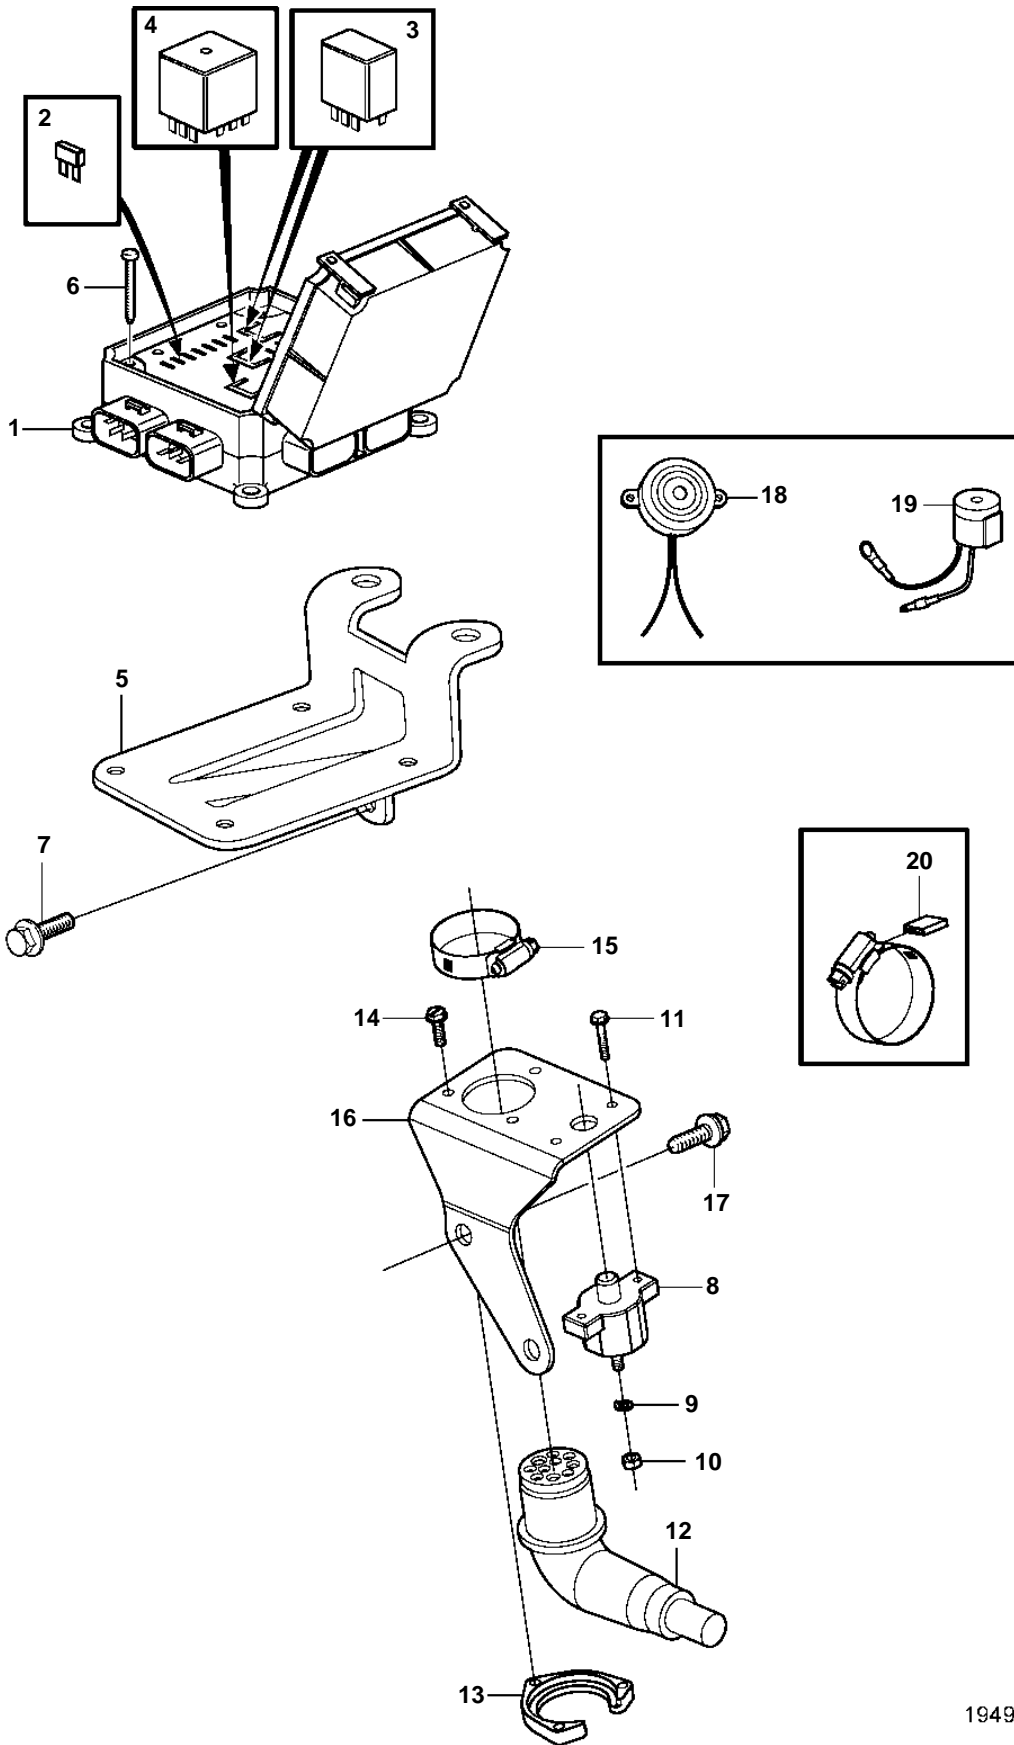

8.1Gi-C, 8.1Gi-CF, 8.1Gi-D, 8.1Gi-DF, 8.1GXi-B, 8.1GXi-BF, 8.1GXi-C, 8.1GXi-CF, DPX375-CF, DPX420-CF, 8.1GiI-C, 8.1GiI-D, 8.1GXii-B, 8.1GiI-C

19499

8.1Gi-C, 8.1Gi-CF, 8.1Gi-D, 8.1Gi-DF, 8.1GXi-B, 8.1GXi-BF, 8.1GXi-C, 8.1GXi-CF, DPX375-CF, DPX420-CF, 8.1GiI-C, 8.1GiI-D, 8.1GXii-B, 8.1GiI-C

REF	PART NO.	QTY	DESCRIPTION	NOTES
1	3862704	1	Fuse box	
2	3861373	X	· Fuse	15A
	3861374	X	· Fuse	20A
3	3861376	2	· Relay	
4	3861375	1	· Starter relay	
5	3862647	1	Bracket	
6	970954	4	Screw	
7	3853398	1	Screw	
8	3854164	1	Breaker	
9	3852001	2	Lock washer	
10	3852064	2	Nut	
11	3853620	2	Screw	
12		1	Wiring harness	
13	3852825	1	Retainer	
14	3852208	3	Screw	
15	3853786	1	Clamp	
16	3862663	1	Bracket	
17	946441	2	Screw	
18	3863152	1	Alarm	Mounted at the helm.
19	3859061	1	Alarm kit	Mounted at the helm.
20	3858532	1	Cover	W=0.465" (11.8mm)