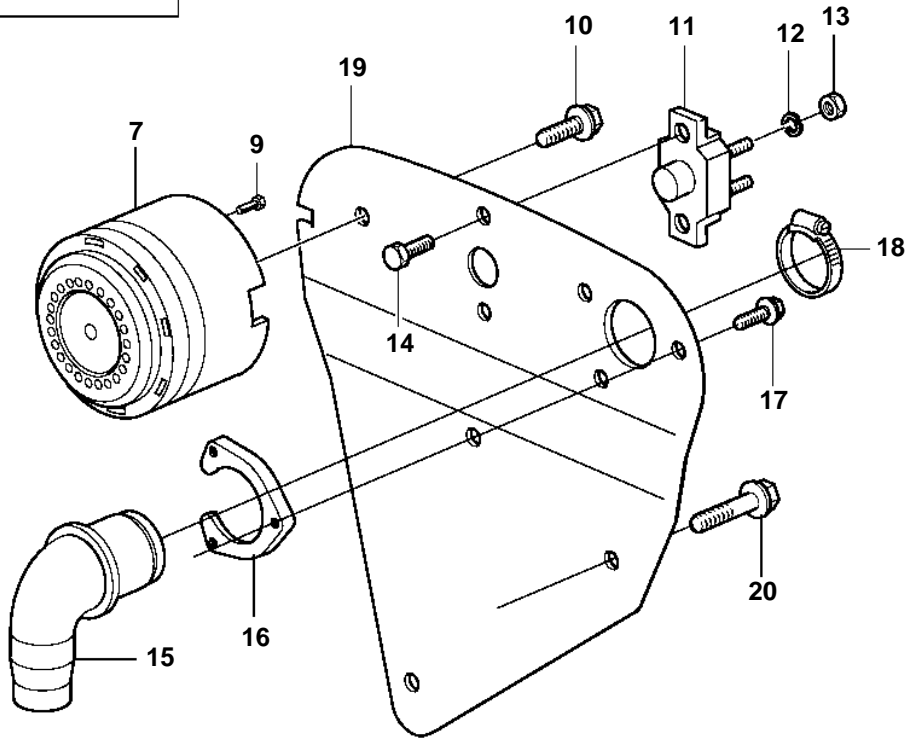

8.1Gi-A, 8.1Gi-B, 8.1Gi-BF, 8.1GSi-A, 8.1GXi-A, 8.1GXi-AF, DPX375-A, DPX375-B, DPX375-BF, DPX420-A, DPX420-B, DPX420-BF, 8.1Giil-A, 8.1Giil-B, 8.1GSiil-A, 8.1GXiil-A

8.1Gi-A, 8.1Gi-B, 8.1Gi-BF, 8.1GSi-A, 8.1GXi-A, 8.1GXi-AF, DPX375-A, DPX375-B, DPX375-BF, DPX420-A, DPX420-B, DPX420-BF, 8.1Gii-A, 8.1Gii-B, 8.1GSii-A, 8.1GXii-A

| REF | PART NO. | QTY | DESCRIPTION     | SEE SEC. | NOTES    |
|-----|----------|-----|-----------------|----------|----------|
| 1   | 3860965  | 1   | Fuse box        |          |          |
| 2   | 3861373  | X   | · Fuse          |          | 15A      |
|     | 3861374  | X   | · Fuse          |          | 20A      |
| 3   | 3861376  | 2   | · Relay         |          |          |
| 4   | 3861375  | 1   | · Starter relay |          |          |
| 5   | 3860966  | 1   | Bracket         |          |          |
| 6   | 955234   | 4   | Screw           |          |          |
| 7   | 3860264  | 1   | Alarm           |          |          |
| 8   | 3861504  | 1   | Decal           |          | WARNING! |
| 9   | 3860531  | 2   | Screw           |          |          |
| 10  | 967949   | 1   | Screw           |          |          |
| 11  | 3854164  | 1   | Breaker         |          |          |
| 12  | 3852001  | 2   | Lock washer     |          |          |
| 13  | 3852064  | 2   | Nut             |          |          |
| 14  | 3853620  | 2   | Screw           |          |          |
| 15  |          | 1   | Wiring harness  | 5967     |          |
| 16  | 3852825  | 1   | Retainer        |          |          |
| 17  | 3852208  | 3   | Screw           |          |          |
| 18  | 3853786  | 1   | Clamp           |          |          |
| 19  | 3860853  | 1   | Bracket         |          |          |
| 20  | 946441   | 3   | Screw           |          |          |