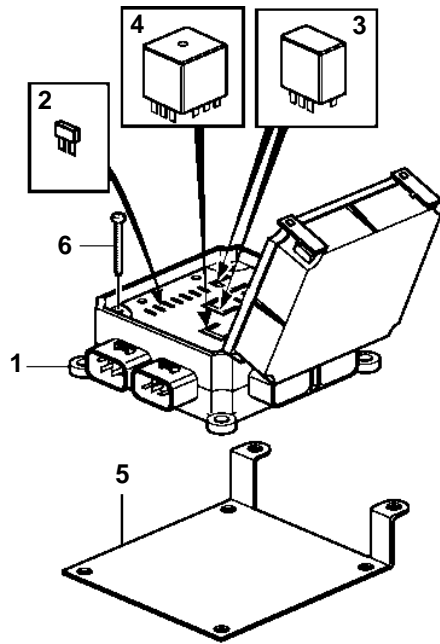

8.1Gi-A, 8.1Gi-B, 8.1Gi-BF, 8.1GSi-A, 8.1GXi-A, 8.1GXi-AF, DPX375-A, DPX375-B, DPX375-BF, DPX420-A, DPX420-B, DPX420-BF, 8.1Giil-A, 8.1Giil-B, 8.1GSiil-A, 8.1GXiil-A

8.1Gi-A, 8.1Gi-B, 8.1Gi-BF, 8.1GSi-A, 8.1GXi-A, 8.1GXi-AF, DPX375-A, DPX375-B, DPX375-BF, DPX420-A, DPX420-B, DPX420-BF, 8.1Gii-A, 8.1Gii-B, 8.1GSii-A, 8.1GXii-A

| REF | PART NO. | QTY | DESCRIPTION     | SEE SEC. | NOTES    |
|-----|----------|-----|-----------------|----------|----------|
| 1   | 3860965  | 1   | Fuse box        |          |          |
| 2   | 3861373  | X   | · Fuse          |          | 15A      |
|     | 3861374  | X   | · Fuse          |          | 20A      |
| 3   | 3861376  | 2   | · Relay         |          |          |
| 4   | 3861375  | 1   | · Starter relay |          |          |
| 5   | 3860966  | 1   | Bracket         |          |          |
| 6   | 955234   | 4   | Screw           |          |          |
| 7   | 3860264  | 1   | Alarm           |          |          |
| 8   | 3861504  | 1   | Decal           |          | WARNING! |
| 9   | 3860531  | 2   | Screw           |          |          |
| 10  | 967949   | 1   | Screw           |          |          |
| 11  | 3854164  | 1   | Breaker         |          |          |
| 12  | 3852001  | 2   | Lock washer     |          |          |
| 13  | 3852064  | 2   | Nut             |          |          |
| 14  | 3853620  | 2   | Screw           |          |          |
| 15  |          | 1   | Wiring harness  | 5967     |          |
| 16  | 3852825  | 1   | Retainer        |          |          |
| 17  | 3852208  | 3   | Screw           |          |          |
| 18  | 3853786  | 1   | Clamp           |          |          |
| 19  | 3860853  | 1   | Bracket         |          |          |
| 20  | 946441   | 3   | Screw           |          |          |