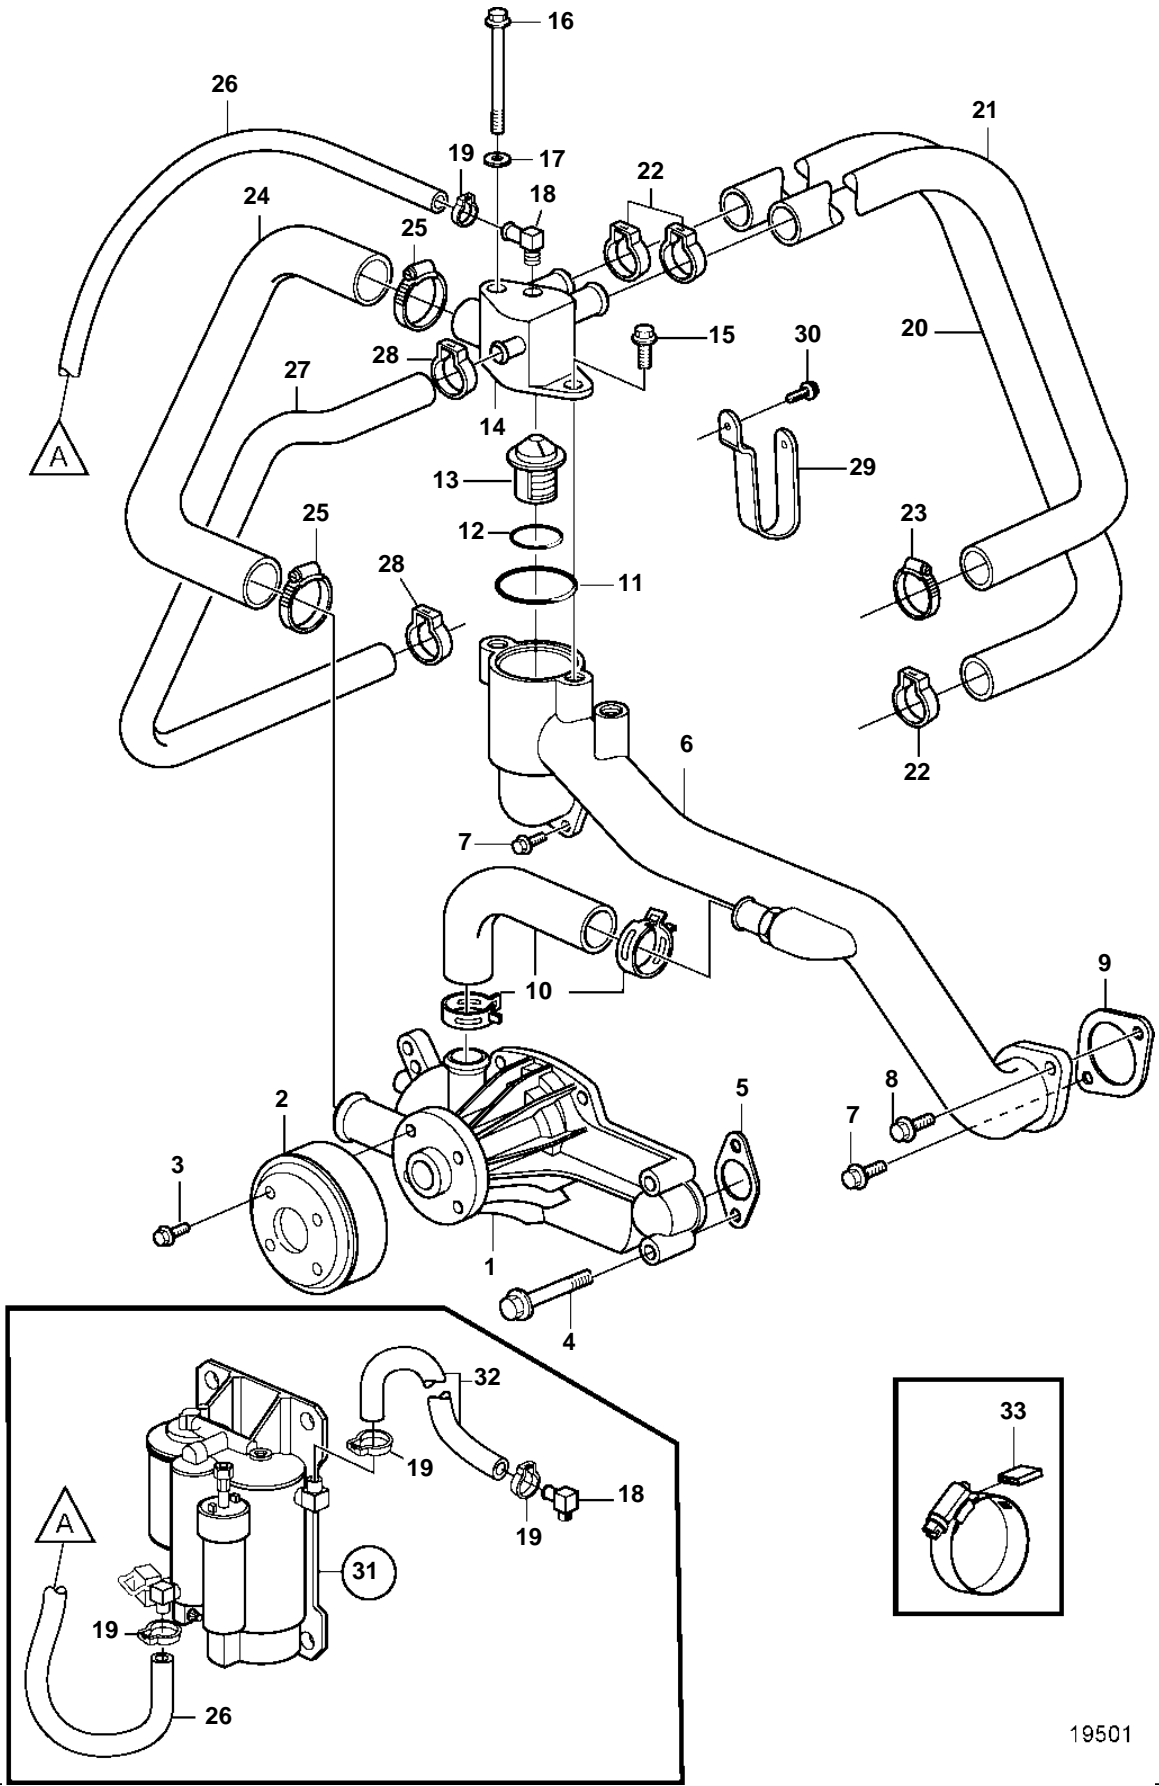

8.1GiI-C, 8.1GiI-D, 8.1GXii-B, 8.1GXii-C

8.1Giil-C, 8.1Giil-D, 8.1GXil-B, 8.1GXil-C

REF	PART NO.	QTY	DESCRIPTION	NOTES
1	3861341	1	Circulation pump	
2	3861313	1	Pulley	
3	3861254	4	Screw	
4	3861246	3	Screw	L=65mm
		1	Screw	L=95mm
5	3861285	2	Gasket	
6	3861308	1	Pipe	
7	3861245	3	Screw	
8	975101	1	Screw	
9	3861286	2	Gasket	
10	3861298	1	Hose	
		2	· Clamp	NOT SERVICED
11	3861000	1	O-ring	
12	3852071	1	O-ring	
13	3853983	1	Thermostat	
14	3860872	1	Thermostat housing	
15	946329	1	Flange screw	
16	975104	1	Screw	
17	980933	1	Washer	
18	3853597	2	Elbow	
19	3860413	4	Clamp	
20	3862694	1	Hose	
21	3862693	1	Hose	
22	982644	3	Clamp	
23	3852602	1	Clamp	
24	3860850	1	Hose	
25	3852098	2	Clamp	
26	3860957	1	Hose	
27	3860849	1	Hose	
28	982716	2	Clamp	
29	3861606	1	Bracket	
30	967949	1	Screw	
31		1	Fuel pump kit	
32	3860297	1	Hose	
33	3858532	X	Cover	W=0.465" (11.8mm)
	3861999	X	Cover	W=0.300" (7.6mm)