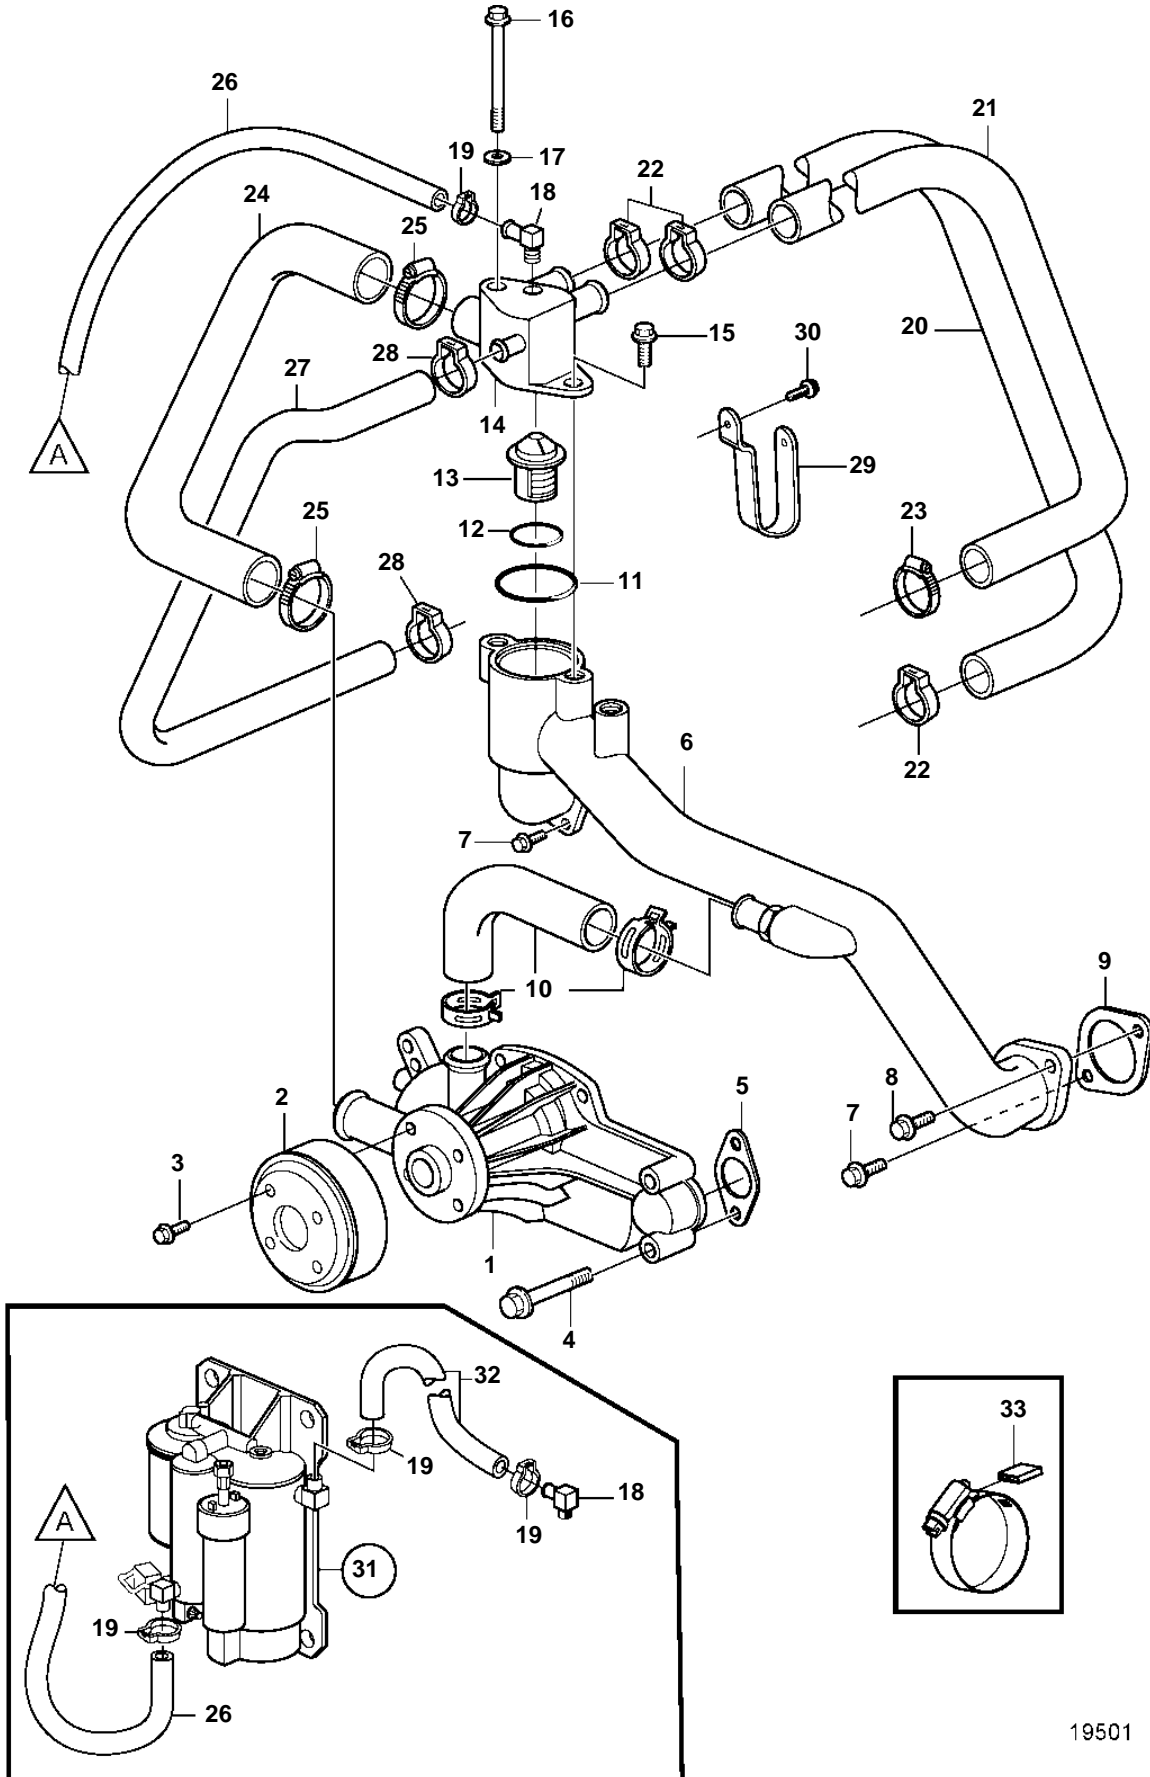

8.1GiI-A, 8.1GiI-B, 8.1GSiI-A, 8.1GXiI-A

8.1GiI-A, 8.1GiI-B, 8.1GSiI-A, 8.1GXiI-A

REF	PART NO.	QTY	DESCRIPTION	NOTES
1	3861341	1	Circulation pump	
2	3861313	1	Pulley	
3	3861254	4	Screw	
4	3861246	3	Screw	L=65mm
		1	Screw	L=95mm
5	3861285	2	Gasket	
6	3861308	1	Pipe	
7	3861245	3	Screw	
8	975101	1	Screw	
9	3861286	2	Gasket	
10	3861298	1	Hose	
		2	· Clamp	NOT SERVICED
11	3861000	1	O-ring	
12	3852071	1	O-ring	
13	3853983	1	Thermostat	
14	3860872	1	Thermostat housing	
15	946329	1	Flange screw	
16	975104	1	Screw	
17	980933	1	Washer	
18	3853597	2	Elbow	
19	982643	3	Clamp	OETIKER
	3852170	1	Clamp	PLASTIC
20	3860848	1	Hose	
21	3860847	1	Hose	
22	982644	3	Clamp	
23	3852602	1	Clamp	
24	3860850	1	Hose	
25	3852098	2	Clamp	
26	3860957	1	Hose	
27	3860849	1	Hose	
28	982716	2	Clamp	
29	3861606	1	Bracket	
30	967949	1	Screw	
31		1	Fuel pump kit	
32	3860297	1	Hose	
33	3858532	X	Cover	W=0.465" (11.8mm)
	3861999	X	Cover	W=0.300" (7.6mm)