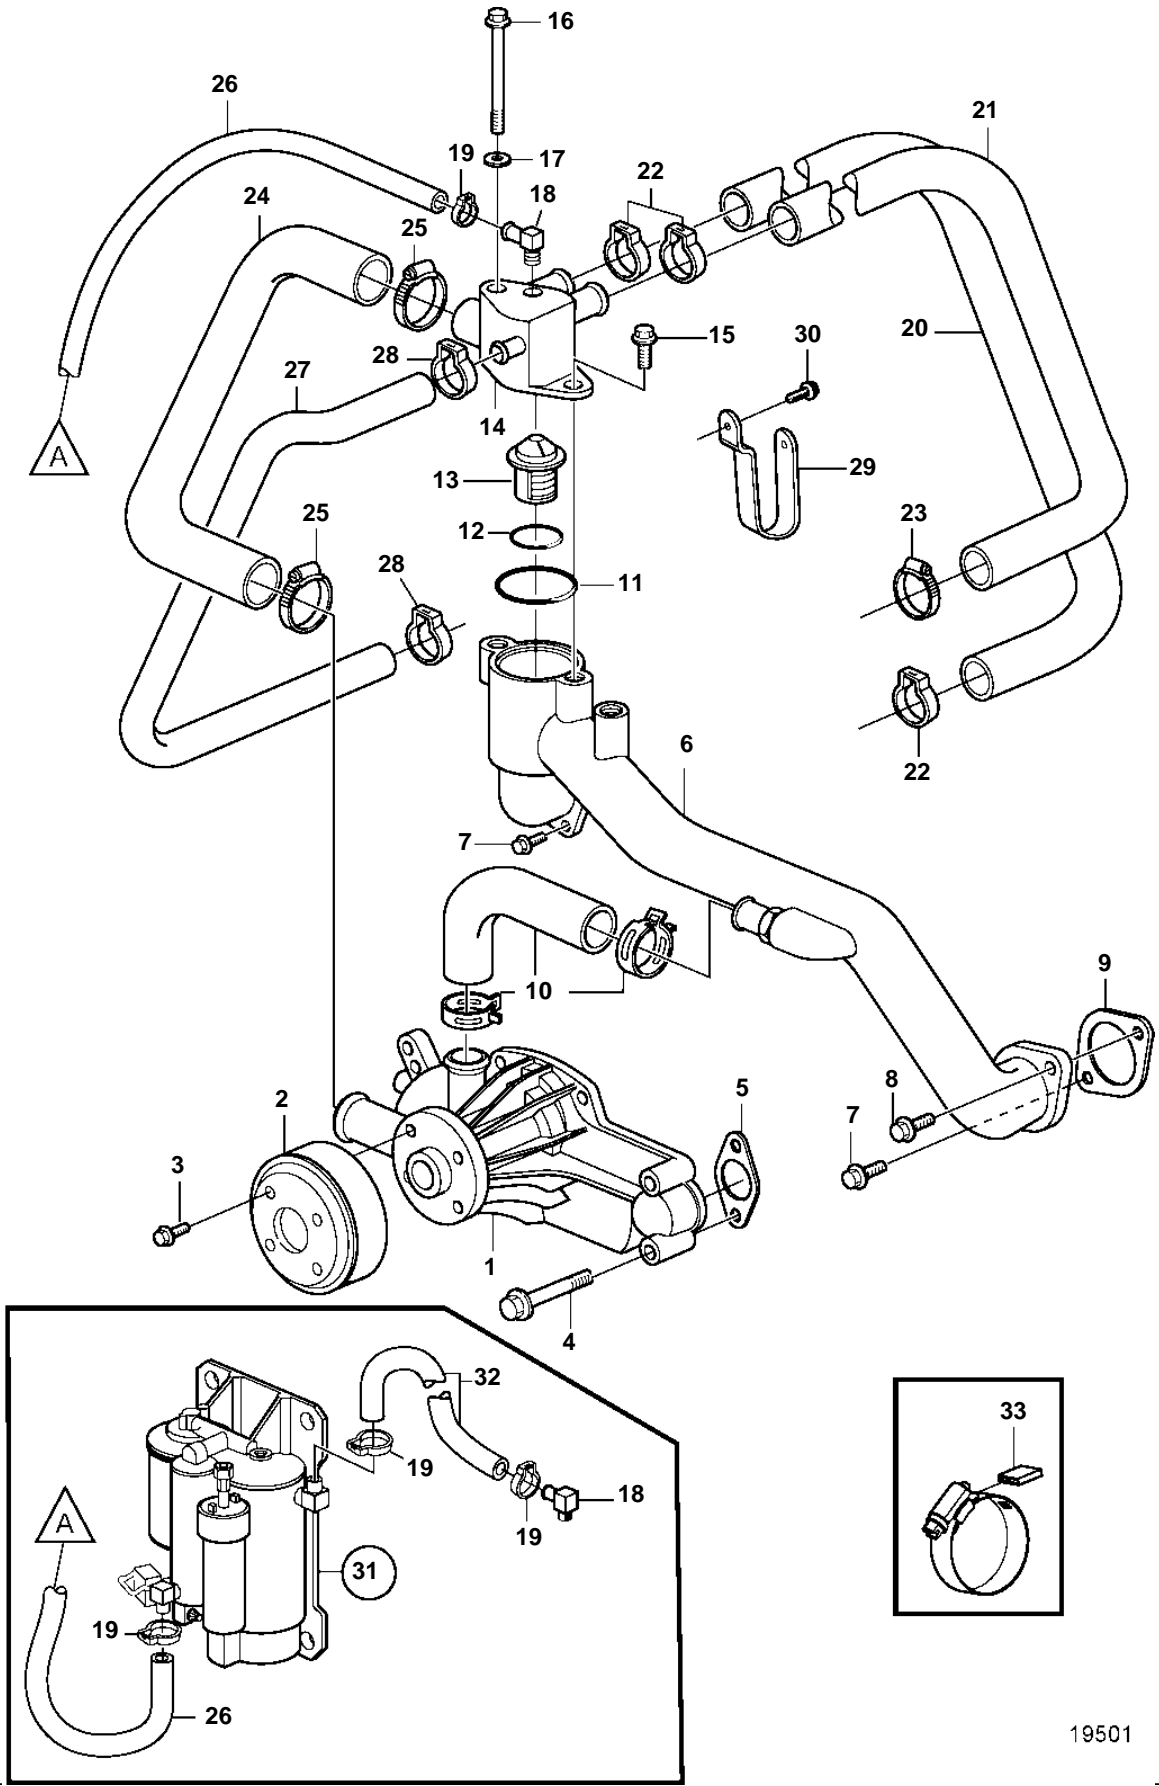

8.1Gi-C, 8.1Gi-D, 8.1GXi-B, 8.1GXi-C

8.1Gi-C, 8.1Gi-D, 8.1GXi-B, 8.1GXi-C

REF	PART NO.	QTY	DESCRIPTION	NOTES
1	3861341	1	Circulation pump	
2	3861313	1	Pulley	
3	3861254	4	Screw	
4	3861246	3	Screw	L=65mm
		1	Screw	L=95mm
5	3861285	2	Gasket	
6	3861308	1	Pipe	
7	3861245	3	Screw	
8	975101	1	Screw	
9	3861286	2	Gasket	
10	3861298	1	Hose	
		2	· Clamp	NOT SERVICED
11	3861000	1	O-ring	
12	3852071	1	O-ring	
13	3853983	1	Thermostat	
14	3860872	1	Thermostat housing	
15	946329	1	Flange screw	
16	975104	1	Screw	
17	980933	1	Washer	
18	3853597	2	Elbow	
19	3860413	4	Clamp	
20	3862694	1	Hose	
21	3862693	1	Hose	
22	982644	3	Clamp	
23	3852602	1	Clamp	
24	3860850	1	Hose	
25	3852098	2	Clamp	
26	3860590	1	Hose	
27	3860849	1	Hose	
28	982716	2	Clamp	
29	3861606	1	Bracket	
30	967949	1	Screw	
31		1	Fuel pump kit	
32	3860410	1	Hose	
33	3858532	X	Cover	W=0.465" (11.8mm)
	3861999	X	Cover	W=0.300" (7.6mm)