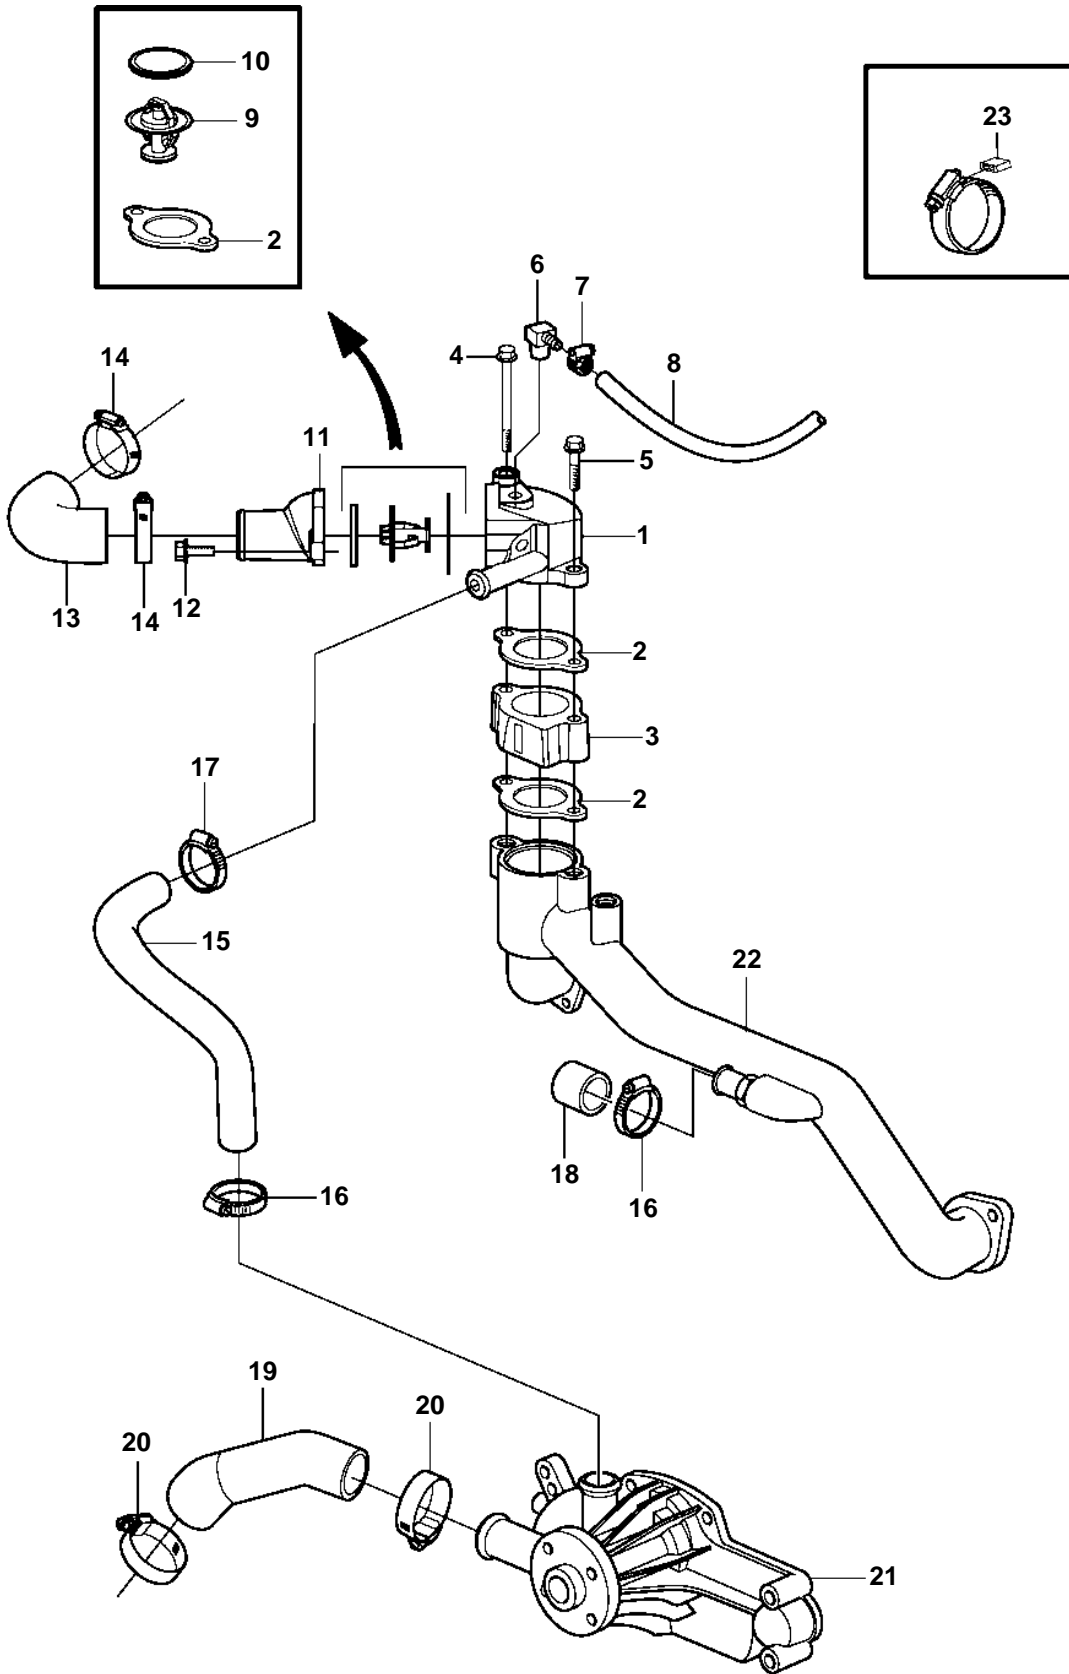

8.1Gi-BF, 8.1G-CF, 8.1G-DF, 8.1GXi-AF, 8.1GXi-BF, 8.1GXi-CF, DPX375-BF, DPX375-CF, DPX420-BF, DPX420-CF

8.1Gi-BF, 8.1G-CF, 8.1G-DF, 8.1GXi-AF, 8.1GXi-BF, 8.1GXi-CF, DPX375-BF, DPX375-CF, DPX420-BF, DPX420-CF

REF	PART NO.	QTY	DESCRIPTION	NOTES
1	3860987	1	Thermostat housing	
2	3852111	3	Gasket	
3	3860909	1	Adapter	
4	973096	1	Flange screw	
5	965187	1	Screw	
6	3860585	1	Fitting	
7	3860413	1	Clamp	
8	3860957	1	Hose	
9	3831426	1	Thermostat kit	
10	416033	1	· Sealing ring	
11	3860977	1	Thermostat housing	
12	3853401	2	Screw	
13	3860914	1	Hose	
14	3850422	2	Clamp	
15	3860953	1	Hose	
16	3852602	2	Clamp	
17	3853780	1	Clamp	
18	3852476	1	Cap	
19	3860915	1	Hose	
20	3852098	2	Clamp	
21	3861341	1	Circulation pump	
22	3861308	1	Pipe, crossover	
23	3858532	X	Cover	W=0.465" (11.8mm)
	3861999	X	Cover	W=0.300" (7.6mm)